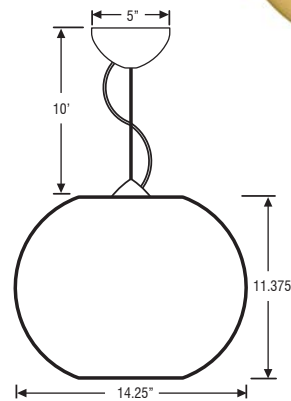

ORDERING:

Canopy Style	Glass Decor	Metal Finish
1KX 1 Lt (Incandescent)	477507 Opal Matte	BR Bronze
1KF 1 Lt (18W CFL)	477599 Opal-Frost	SN Satin Nickel
1KH 1 Lt (26W CFL)	47750B Opal-Black	
	47750G Opal-Armagnac	
	4775VG Vanilla Glossy