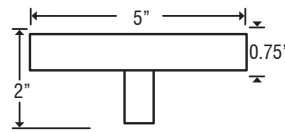

SPECIFICATIONS:

DESCRIPTION

Low-profile feed canopy. For use with remote transformers. Includes 2' of flexible feed cable (10 AWG).

COMPATABILITY

Compatible all Besa 12V Monorail system components and all Besa Quick-Connect elements (ordered separately).

METAL FINISH

Available in Bronze or Satin Nickel.

LABELS

ETL listed. Suitable for Dry Locations.

ORDERING:

Canopy	Description
R12-REMFC-BR	Remote Feed Canopy, Bronze
R12-REMFC-SN	Remote Feed Canopy, Satin Nickel