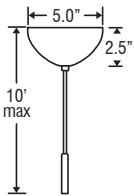

CANOPY OPTIONS:

1BC or 1QC: 1 Light Dome

- Allows easy install, without cutting cord