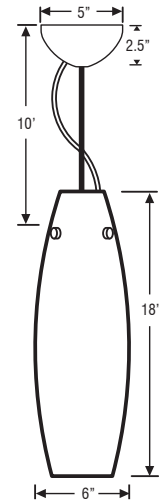

SPECIFICATIONS:

DESCRIPTION

Cable-hung pendant with with handcrafted glass diffuser.

MOUNTING

Installs directly to a 4" octagonal ceiling box.

LAMPING

120V Incandescent 150W medium base A21 lamp (not included).
FLUORESCENT OPTION: 18W or 26W 120V CFL with non-dimming electronic ballast (lamp not included).

DIFFUSER

Shade shall be blown glass in various decors.
Diameter of 6.0" and height of 18.0".

CANOPY

Canopy (5" Dia. x 2.5" H) is plated stamped steel, with 10' stainless steel aircraft cable support.

METAL FINISH

Canopy and glass retainer hardware shall be finished in either Bronze or Satin Nickel.

CORD

Standard cord is 10' 3-wire 18GA type. Cord color is clear for Satin Nickel finish and bronze for Bronze finish.

LABELS

UL listed. Suitable for Damp Locations (interior use only)

Canopy Style	Shade	Metal Finish
1KX 1 Lt (Incandescent)	412707 Opal Matte	BR Bronze
1KF 1 Lt (18W CFL)	412718 Amber Cloud	SN Satin Nickel
1KH 1 Lt (26W CFL)	412741 Garnet	
	412744 Orca	
	412745 Granite	
	412768 White Cloud	
	412786 Blue Cloud	
	4127FC Fiero	
	4127GW Armagnac Wavy	
	4127HB Habanero	
	4127MA Magma	
	4127VM Vanilla Matte	

METAL & CORD FINISHES:

Project Information:

WIREFORM ACCESSORIES:

Enhance the appearance of pendant.
Pendant ordered separately.

Item Number	Style
C4127A-BR	A (straight) Bronze
C4127A-SL	A (straight) Silver
C4127B-BR	B (curved) Bronze
C4127B-SL	B (curved) Silver

Glass dimensions provided are nominal. Allowance must be made for dimensional tolerance in handcrafted glasses.

REVISED 11/08