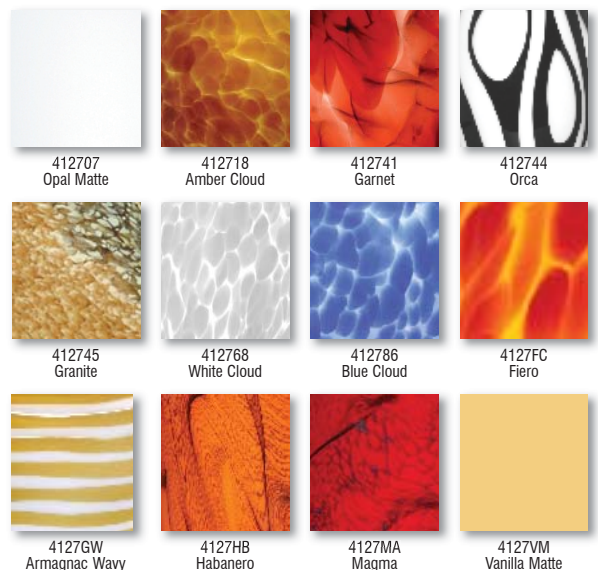

WIREFORM ACCESSORIES:

Enhance the appearance of pendant.
Pendant ordered separately.

Item Number	Style
C4127A-BR	A (straight) Bronze
C4127A-SL	A (straight) Silver
C4127B-BR	B (curved) Bronze
C4127B-SL	B (curved) Silver