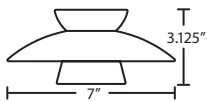

Glass Dimensions:

For ordering information, see next page

All dimensions provided are nominal. Allowance must be made for dimensional tolerance in handcrafted glasses.

REV 7/10