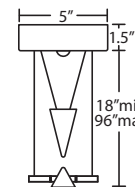

Also Available: Fixed-Connect Adj. Pendant

1AC 1 Light Adjustable Pendant

- Adjustable "pull up & down" feature utilizes a solid brass weight as a counter-balance.
- NOT suitable for use on sloped ceilings
- 1x electronic 60W dimmable 120V transformer
- 8' Silver-color braided cable
- Installs to standard 4" octagonal junction box
- Provided with 35W Halogen lamp
- Bronze or Brushed Steel metal finishes

Project Information:

MORE MOUNTING OPTIONS:

- Besa quick-connect canopies, order separately

3Lt Linear: T23BQ 	3Lt Round: T23XQ 	3Lt Lrg. Rnd: T23XL 	6Lt Round: T26XQ
1Lt Dome: T21MQ 	3Lt Bar: T23VQ 	4Lt Bar: T24VQ 	

- Besa Monorail system, order separately