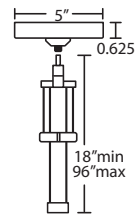

1XA Adjustable Pendant + Monopoint Flat Canopy

- Easy cord adjuster, just squeeze and move up/down
- Pendant Shade and Cord/Socket Set, plus Flat Canopy
- 1x electronic 60W dimmable transformer, fits partially in junction box
- 8' Field-adjustable bare silver-color braided cable
- Swivel/pivot feature, suitable for use on sloped ceilings
- Quick-Connect Jack provided
- Integral Quick-Connect adapter
- Bronze or Satin Nickel metal finishes