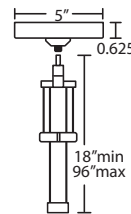

1XA Adjustable Pendant + Monopoint Flat Canopy

- Easy cord adjuster, just squeeze and move up/down
- Pendant Shade and Cord/Socket Set, plus Flat Canopy
- 1x electronic 60W dimmable transformer, fits partially in junction box
- 8' Field-adjustable bare silver-color braided cable
- Swivel/pivot feature, suitable for use on sloped ceilings
- Quick-Connect Jack provided
- Integral Quick-Connect adapter
- Bronze or Satin Nickel metal finishes