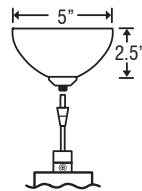

DIFFUSER

Glass shade shall be handcrafted of various decors. Diameter of 2.375" and height of 4.0"

QUICK-CONNECT JACK

Integral Quick-Connect jack is compatible with Besa Monorail Kits and Quick-Connect Canopies (order separately).

SPOTLIGHT ELEMENT OPTIONS:

SP: Spotlight Element

- Spotlight Fixture with Shade
- Quick-Connect Jack integral
- Compatible with Besa Monorail System and Canopies

RSP: Spotlight + Rail Adapter

READY FOR RAIL

- Spotlight Fixture with Shade, plus Rail Adapter
- Quick-Connect Jack integral

1SM: 1 Light Dome

- Spotlight Fixture with Shade, plus Monopoint Dome Canopy
- Quick-Connect Jack integral
- Integral Quick-Connect adapter
- 1x electronic transformer included