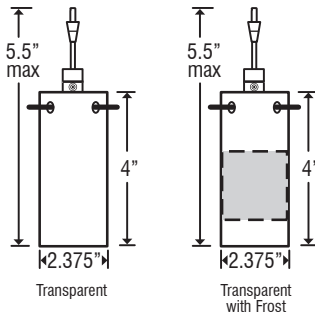

For ordering information, see page back.

Glass dimensions provided are nominal. Allowance must be made for dimensional tolerance in handcrafted glasses.

REVISED 8/08