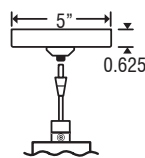

1SP: 1 Light Flat

- Spotlight Fixture with Shade, plus Monopoint Flat Canopy
- Quick-Connect Jack integral
- Integral Quick-Connect adapter
- 1x electronic transformer included, fits partially in junction box