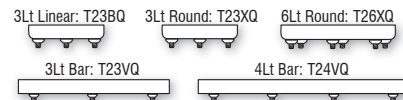

METAL FINISHES:

BR Bronze

SN Satin Nickel

Project Information:

MORE MOUNTING OPTIONS:

- Multilight Quick-Connect Canopies, order separately

- 300W Monorail system, order separately