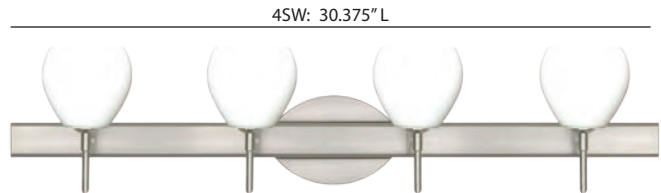

SPECIFICATIONS:

DESCRIPTION

2-4 light vanity luminaires featuring handcrafted glass. Multilight version of 1SW Tay Tay sconce.

LAMPING

40W Low-pressure G9 Halogen 120V lamps, included. Suitable for use in an open fixture. Dimmable with standard incandescent dimmer.

DIFFUSER

Shade shall be handcrafted glass of various decors. 4.125" Dia. x 3.875" H, spaced 7.875" apart on center.

CONSTRUCTION

Fixture utilizes metal arm assembly and stamped steel body, with plated finish. Decorative finials can be removed for downlighting applications. Decorative outlet box cover optional when not required.

METAL FINISH

Fixture shall be finished in Bronze, Polish Nickel or Satin Nickel.

MOUNTING

Installs directly to a 4" octagonal outlet box, with 1.75" left or right offset. Canopy allows direct wiring without outlet box, where armored cable or non-metallic sheathed cable is employed, and the decorative outlet box cover is not required. Orient upward or downward, wall-mount only.

ORDERING:

Fixture	Decor	Metal Finish
2SW 2 Light	560507 Opal Matte	BR Bronze
3SW 3 Light	560518 Amber Cloud	PN Polished Nickel
4SW 4 Light	560519 Carrera	SN Satin Nickel
	560541 Garnet	
	560560 Cocoon	
	560580 Amber Matte	
	560586 Blue Cloud	
	5605CE Ceylon	
	5605HB Habanero	
	5605HN Honey	
	5605MA Magma	
	5605VM Vanilla Matte	