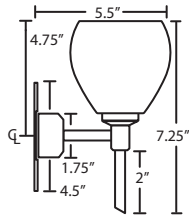

ORDERING:

Fixture	Decor	Metal Finish
2SW 2 Light	560507 Opal Matte	BR Bronze
3SW 3 Light	560518 Amber Cloud	PN Polished Nickel
4SW 4 Light	560519 Carrera	SN Satin Nickel
	560541 Garnet	
	560560 Cocoon	
	560580 Amber Matte	
	560586 Blue Cloud	
	5605CE Ceylon	
	5605HB Habanero	
	5605HN Honey	
	5605MA Magma	
	5605VM Vanilla Matte	

Canopy allows direct wiring without outlet box, where armored cable or non-metallic sheathed cable is employed, and the decorative outlet box cover is not required. Orient upward or downward, wall-mount only.

Project Information: