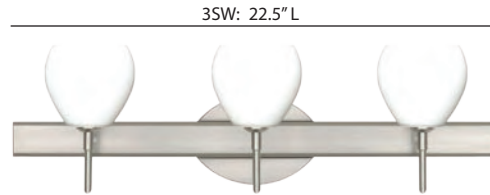

DIFFUSER

Shade shall be handcrafted glass of various decors. 4.125" Dia. x 3.875" H, spaced 7.875" apart on center.

CONSTRUCTION

Fixture utilizes metal arm assembly and stamped steel body, with plated finish. Decorative finials can be removed for downlighting applications. Decorative outlet box cover optional when not required.

METAL FINISH

Fixture shall be finished in Bronze, Polish Nickel or Satin Nickel.

MOUNTING

Installs directly to a 4" octagonal outlet box, with 1.75" left or right offset. Canopy allows direct wiring without outlet box, where armored cable or non-metallic sheathed cable is employed, and the decorative outlet box cover is not required. Orient upward or downward, wall-mount only.

ORDERING:

Fixture	Decor	Metal Finish
2SW 2 Light	560507 Opal Matte	BR Bronze
3SW 3 Light	560518 Amber Cloud	PN Polished Nickel
4SW 4 Light	560519 Carrera	SN Satin Nickel
	560541 Garnet	
	560560 Cocoon	
	560580 Amber Matte	
	560586 Blue Cloud	
	5605CE Ceylon	
	5605HB Habanero	
	5605HN Honey	
	5605MA Magma	
	5605VM Vanilla Matte	

Canopy allows direct wiring without outlet box, where armored cable or non-metallic sheathed cable is employed, and the decorative outlet box cover is not required. Orient upward or downward, wall-mount only.