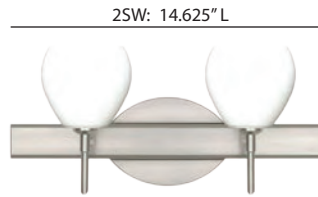

DIFFUSER

Shade shall be handcrafted glass of various decors. 4.125" Dia. x 3.875" H, spaced 7.875" apart on center.

CONSTRUCTION

Fixture utilizes metal arm assembly and stamped steel body, with plated finish. Decorative finials can be removed for downlighting applications. Decorative outlet box cover optional when not required.

METAL FINISH

Fixture shall be finished in Bronze, Polish Nickel or Satin Nickel.

MOUNTING

Installs directly to a 4" octagonal outlet box, with 1.75" left or right offset. Canopy allows direct wiring without outlet box, where armored cable or non-metallic sheathed cable is employed, and the decorative outlet box cover is not required. Orient upward or downward, wall-mount only.

LABELS

UL or ETL Listed. Suitable for Damp Locations (interior use only).

3SW-560519-SN
Carrera

Shown without canopy cover

For ordering information, see next page

All dimensions provided are nominal. Allowance must be made for dimensional tolerance in handcrafted glasses.

ORDERING:

Fixture	Decor	Metal Finish
2SW 2 Light	560507 Opal Matte	BR Bronze
3SW 3 Light	560518 Amber Cloud	PN Polished Nickel
4SW 4 Light	560519 Carrera	SN Satin Nickel
	560541 Garnet	
	560560 Cocoon	
	560580 Amber Matte	
	560586 Blue Cloud	
	5605CE Ceylon	
	5605HB Habanero	
	5605HN Honey	
	5605MA Magma	
	5605VM Vanilla Matte	