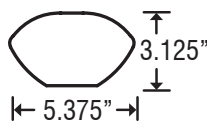

For ordering information, see page back.

Glass dimensions provided are nominal. Allowance must be made for dimensional tolerance in handcrafted glasses.

REVISED 7/08