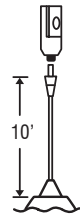

REVISED 7/08

12V Quick-Connect Mini Pendant: Peri

DRY

ORDERING:

Element Options		Shade	Metal Finish
XP	Jack Only	541007 Opal Matte	BR Bronze
RXP	Rail-Ready	541017 Pina	SN Satin Nickel
1XM	Dome Monopoint	541035 Lime	
1XP	Flat Monopoint	541080 Amber	
		541087 Blue	

PENDANT ELEMENT OPTIONS:

XP: Pendant Element

- Pendant Shade and Cord/Socket Set
- 10' Field-adjustable cord provided
- Quick-Connect Jack provided
- Compatible with Besa Monorail System and Canopies

RXP: Element + Rail Adapter