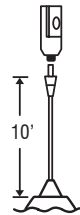

REVISED 7/08

12V Quick-Connect Mini Pendant: Kona

DRY

ORDERING:

Element Options	Shade	Metal Finish
XP Jack Only	117607 White	BR Bronze
RXP Rail-Ready	117652 Marble	SN Satin Nickel
1XM Dome Monopoint	117681 Sunset	
1XP Flat Monopoint	117687 Blue	
	117691 Bi-Color	
	117695 Mango	
	282453 White Starpoint	
	282484 Blue Starpoint	
	282490 Mango Starpoint	
	550493 Dicro Swirl	

PENDANT ELEMENT OPTIONS:

XP: Pendant Element

- Pendant Shade and Cord/Socket Set
- 10' Field-adjustable cord provided
- Quick-Connect Jack provided
- Compatible with Besa Monorail System and Canopies

RXP: Element + Rail Adapter