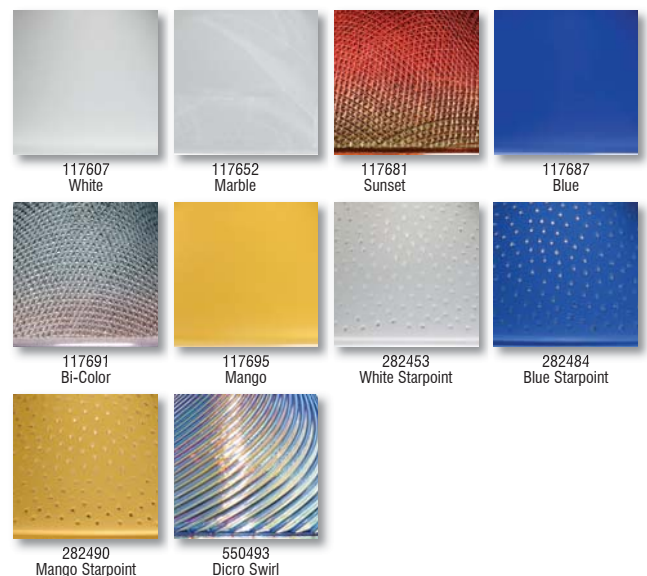

For ordering information, see page back.

Glass dimensions provided are nominal. Allowance must be made for dimensional tolerance in handcrafted glasses.

REVISED 7/08