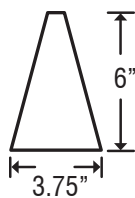

For ordering information, see page back.

Glass dimensions provided are nominal. Allowance must be made for dimensional tolerance in handcrafted glasses.

REVISED 7/08

12V Quick-Connect Mini Pendant: Kiki

DRY