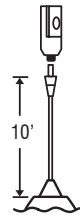

For ordering information, see page back.

Glass dimensions provided are nominal. Allowance must be made for dimensional tolerance in handcrafted glasses.

REVISED 7/08

12V Quick-Connect Mini Pendant: Kiki

DRY

PENDANT ELEMENT OPTIONS:

XP: Pendant Element

- Pendant Shade and Cord/Socket Set
- 10' Field-adjustable cord provided
- Quick-Connect Jack provided
- Compatible with Besa Monorail System and Canopies

RXP: Element + Rail Adapter