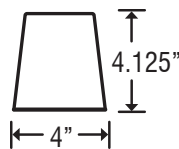

LABELS

ETL listed. Suitable for Dry Locations (interior use only).

White Ivy • Satin Nickel

For ordering information, see page back.

Glass dimensions provided are nominal. Allowance must be made for dimensional tolerance in handcrafted glasses.