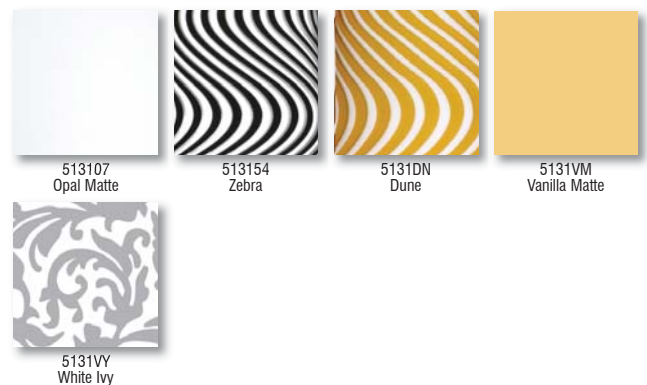

LABELS

ETL listed. Suitable for Dry Locations (interior use only).

White Ivy • Satin Nickel

For ordering information, see page back.

Glass dimensions provided are nominal. Allowance must be made for dimensional tolerance in handcrafted glasses.