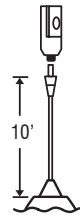

REVISED 7/08

12V Quick-Connect Mini Pendant: Canto

DRY

ORDERING:

Element Options	Shade	Metal Finish
XP Jack Only	513107 Opal Matte	BR Bronze
RXP Rail-Ready	513154 Zebra	SN Satin Nickel
1XM Dome Monopoint	5131DN Dune	
1XP Flat Monopoint	5131VM Vanilla Matte	
	5131VY White Ivy	

PENDANT ELEMENT OPTIONS:

XP: Pendant Element

- Pendant Shade and Cord/Socket Set
- 10' Field-adjustable cord provided
- Quick-Connect Jack provided
- Compatible with Besa Monorail System and Canopies

RXP: Element + Rail Adapter