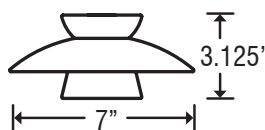

For ordering information, see page back.

Glass dimensions provided are nominal. Allowance must be made for dimensional tolerance in handcrafted glasses.

REVISED 7/08