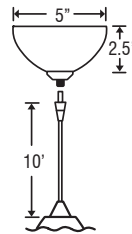

1XM: 1 Light Dome

- Pendant Shade and Cord/Socket Set, plus Monopoint Dome Canopy
- 10' Field-adjustable cord provided
- Quick-Connect Jack provided
- Quick-Connect Adapter integral
- 1x electronic transformer included