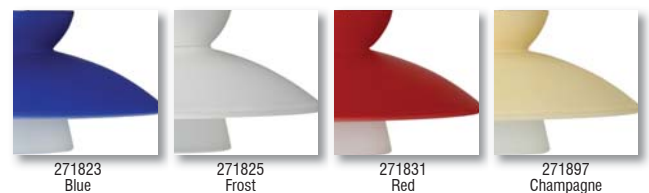

METAL FINISH

Shade fitter is finished in either Bronze or Satin Nickel.

ELEMENT OPTIONS

Refer to back page. Available as Quick-Connect element only, or with rail adapter, or with 1 light Quick-Connect canopy.

MOUNTING

Canopies mount directly to 4" round or octagonal ceiling box.
Suitable for sloped ceilings.

QUICK-CONNECT JACK

Quick-connect jack is compatible with Besa Monorail system, Quick-Connect Canopies (order separately).

LABELS

ETL listed. Suitable for Dry Locations (interior use only).

Red • Satin Nickel

For ordering information, see page back.

Glass dimensions provided are nominal. Allowance must be made for dimensional tolerance in handcrafted glasses.