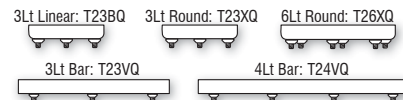

- 300W Monorail system, order separately