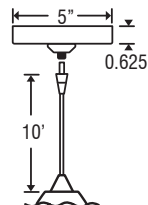

1XP: 1 Light Flat

- Pendant Shade and Cord/Socket Set, plus Monopoint Flat Canopy
- 10' Field-adjustable cord provided
- Quick-Connect Jack provided
- Quick-Connect Adapter integral
- 1x electronic transformer included, fits partially in junction box