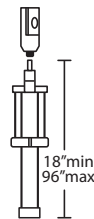

RXA Adjustable Pendant + Rail Adapter

READY FOR RAIL

- Easy cord adjuster, just squeeze and move up/down
- Pendant Shade and Cord/Socket Set, plus Rail Adapter
- 8' Field-adjustable bare silver-color braided cable
- Swivel/pivot feature, suitable for use on sloped ceilings
- Quick-Connect Jack provided
- Compatible with Besa Monorail System
- Bronze or Satin Nickel metal finishes