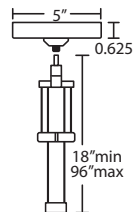

1XA Adjustable Pendant + Monopoint Flat Canopy

- Easy cord adjuster, just squeeze and move up/down
- Pendant Shade and Cord/Socket Set, plus Flat Canopy
- 1x electronic 60W dimmable transformer, fits partially in junction box
- 8' Field-adjustable bare silver-color braided cable
- Swivel/pivot feature, suitable for use on sloped ceilings
- Quick-Connect Jack provided
- Integral Quick-Connect adapter
- Bronze or Satin Nickel metal finishes