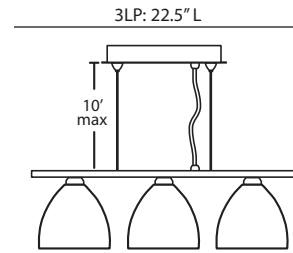

ORDERING:

Pendant Fixture	Decor	Metal Finish
3LP 3 Light Linear	177907 Opal Matte	BR Bronze
4LP 4 Light Linear	177918 Amber Cloud	PN Polished Nickel
5LP 5 Light Linear	177919 Carrera	SN Satin Nickel
6LP 6 Light Linear	177941 Garnet	
	177980 Amber Matte	
	177986 Blue Cloud	
	1779CE Ceylon	
	1779CF Copper Foil	
	1779GF Gold Foil	
	1779HB Habanero	
	1779HN Honey	
	1779HV Halva	
	1779MA Magma	
	1779MG Marble Grigio	
	1779SF Silver Foil	

PENDANT FIXTURES:

Project Information:

ADDITIONAL CORD SLEEVES:

Each linear pendant includes two 18" metal sleeves (0.25" dia.) for optional use, to cover the cord. Additional sleeves may be ordered. Field-cuttable.

- **T118-SN** Satin Nickel
- **T118-BR** Bronze