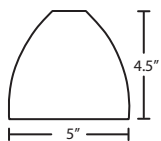

Glass:

For ordering information, see next page

All dimensions provided are nominal. Allowance must be made for dimensional tolerance in handcrafted glasses.

REV 7/10