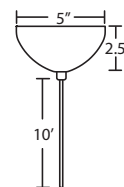

Also Available: Fixed-Connect Pendant

1XC 1 Light Pendant

NO CORD CUTTING REQUIRED

- Suitable for use on sloped ceilings
- 1x electronic 60W dimmable 120V transformer
- Installs to standard 4" octagonal junction box
- Bronze or Satin Nickel metal finishes
- **OPTIONAL:** 277V transformer
  For commercial applications, contact factory

3Ft. CORD LENGTH:
For 36" cord,
add an "3" to the end
of the item number,
i.e. 1XP-174352-SN3.

4Ft. CORD LENGTH:
For 48" cord,
add an "4" to the end
of the item number,
i.e. 1XP-174352-SN4.

15Ft. CORD LENGTH:
For longer 15' cord,
add an "L" to the end
of the item number,
i.e. 1XP-174352-SNL.

Project Information:

MORE MOUNTING OPTIONS:

- Besa quick-connect canopies, order separately
- 3Lt Linear: T23BQ   3Lt Round: T23XQ   3Lt Lrg. Rnd: T23XL   6Lt Round: T26XQ
- 1Lt Dome: T21MQ   3Lt Bar: T23VQ   4Lt Bar: T24VQ
- Besa Monorail system, order separately