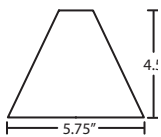

Glass Dimensions:

512119
Carrera