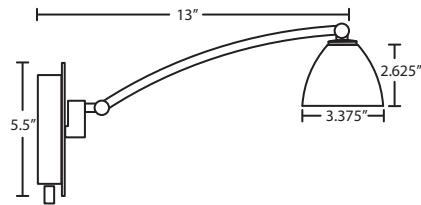

1WW Series 1 Lt. Single Swing-Arm Fixture
Arm rotates 130° and raises/lowers, Lamp head pivots