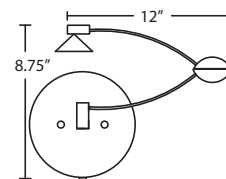

1WU Extra Dimensional Information

CORD/PLUG KIT ORDERING:

ORDER SEPARATELY

When no junction box is available, the T120 kit allows the Swing-arm luminaire to be converted to a fully UL Listed "fixed portable" which plugs into a standard 120V receptacle. Includes 18" wire cover and 6' of cord.

Location: DRY or DAMP, interior only

T120-SN Satin Nickel

T120-BR Bronze