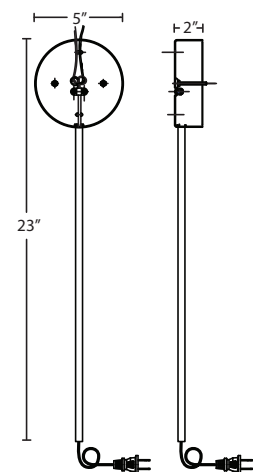

CORD/PLUG KIT ORDERING:

ORDER SEPARATELY

When no junction box is available, the T120 kit allows the Swing-arm luminaire to be converted to a fully UL Listed "fixed portable" which plugs into a standard 120V receptacle. Includes 18" wire cover and 6' of cord.

Location: DRY or DAMP, interior only

T120-SN Satin Nickel

T120-BR Bronze