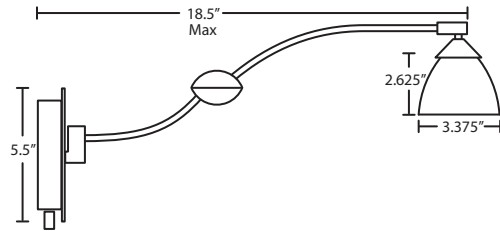

**CONSTRUCTION**

Fixture utilizes solid brass construction, with decorative metal finish.

**1WU:** Arm rotates 155° and pivots at center, while lamp head rotates and pivots 90°. 8mm dia. tubing rotates on two-piece clamshell swivel.

**1WW:** Arm rotates 130° and raises/lowers. Lamp holder pivots. Two parallel 8mm arced tubes raise and lower on canopy pivot.

**METAL FINISH**

Fixture shall be finished in either Bronze or Satin Nickel.

\*Dicro glass is shown lit. Appears mirror-like when unlit.

**For ordering information, see next page**

All dimensions provided are nominal. Allowance must be made for dimensional tolerance in handcrafted glasses.

**1WU Series 1 Lt. Double Swing-Arm Fixture**  
 Arm rotates 155° and pivots at center, Lamp head rotates & pivots

**1WW Series 1 Lt. Single Swing-Arm Fixture**  
 Arm rotates 130° and raises/lowers, Lamp head pivots