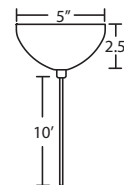

Also Available: Fixed-Connect Pendant

1XC 1 Light Pendant

NO CORD CUTTING REQUIRED

- Suitable for use on sloped ceilings
- 1x electronic 60W dimmable 120V transformer
- Installs to standard 4" octagonal junction box
- Bronze or Satin Nickel metal finishes
- **OPTIONAL:** 277V transformer
  For commercial applications, contact factory

3Ft. CORD LENGTH:
For 36" cord,
add an "3" to the end
of the item number,
i.e. 1XP-174352-SN3.

4Ft. CORD LENGTH:
For 48" cord,
add an "4" to the end
of the item number,
i.e. 1XP-174352-SN4.

15Ft. CORD LENGTH:
For longer 15' cord,
add an "L" to the end
of the item number,
i.e. 1XP-174352-SNL.

Project Information:

MORE MOUNTING OPTIONS:

• Besa quick-connect canopies, order separately

3Lt Linear: T23BQ	3Lt Round: T23XQ	3Lt Lrg. Rnd: T23XL	6Lt Round: T26XQ
1Lt Dome: T21MQ	3Lt Bar: T23VQ	4Lt Bar: T24VQ	

• Besa Monorail system, order separately