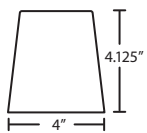

Glass Dimensions: