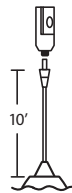

RXP Pendant + Rail Adapter

READY FOR RAIL

- Pendant Shade and Cord/Socket Set, plus Rail Adapter
- 10' Field-adjustable braided coaxial-type cord with a teflon jacket (clear or bronze tint coordinates with metal finish)
- Quick-Connect Jack provided
- Compatible with Besa Monorail System
- Bronze or Satin Nickel metal finishes