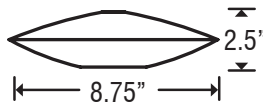

629406
Opal Glossy

For ordering information, see page back.

Glass dimensions provided are nominal. Allowance must be made for dimensional tolerance in handcrafted glasses.

REVISED 7/08