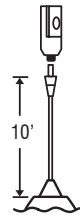

REVISED 7/08

12V Quick-Connect Mini Pendant: Spazio

DRY

ORDERING:

Element Options		Shade	Metal Finish
XP Jack Only		629406 Opal Glossy	BR Bronze
RXP Rail-Ready			SN Satin Nickel
1XM Dome Monopoint			
1XP Flat Monopoint			

PENDANT ELEMENT OPTIONS:

XP: Pendant Element

- Pendant Shade and Cord/Socket Set
- 10' Field-adjustable cord provided
- Quick-Connect Jack provided
- Compatible with Besa Monorail System and Canopies

RXP: Element + Rail Adapter