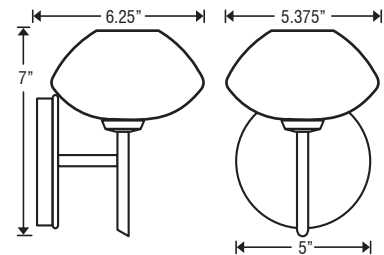

**SPECIFICATIONS:**

**DESCRIPTION**

Minisconce with handcrafted glass shade.

**MOUNTING**

Installs directly to a 4" octagonal outlet box.

**LAMPING**

40W G9 Halogen low pressure lamp (included), suitable for use in an open fixture. 120V, no transformer needed

**DIFFUSER**

Shade shall be handcrafted glass of various decors. Diameter of 5.375" and height of 3.125"

**CONSTRUCTION**

Fixture utilizes solid brass arm assembly and stamped steel canopy (5" Dia.), with plated metal finish.

**METAL FINISH**

Fixture shall be finished in Bronze, Chrome or Satin Nickel.

**LABELS**

ETL listed. Suitable for Damp Locations (interior use only).

**ORDERING:**

1	S	W	-	-	-	-	-	-	-	-	-	-	-	-	-	-	-	-	-	
Fixture Style		Shade		Metal Finish																
1SW	Mini sconce	541007	Opal Matte	BR	Bronze															
		541017	Pina	CR	Chrome															
		541035	Lime	SN	Satin Nickel															
		541080	Amber																	
		541087	Blue																	