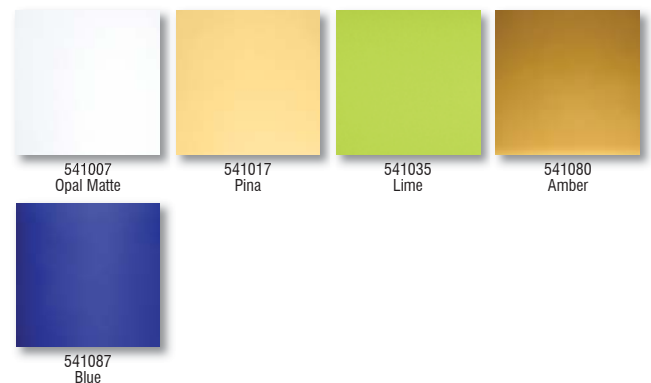

**METAL FINISH**

Fixture shall be finished in Bronze, Chrome or Satin Nickel.

**LABELS**

ETL listed. Suitable for Damp Locations (interior use only).

**ORDERING:**

1	S	W	-	-	-	-	-	-	-	-	-	-	-	-	-	-	-	-	-	
Fixture Style		Shade		Metal Finish																
1SW	Mini sconce	541007	Opal Matte	BR	Bronze															
		541017	Pina	CR	Chrome															
		541035	Lime	SN	Satin Nickel															
		541080	Amber																	
		541087	Blue																	