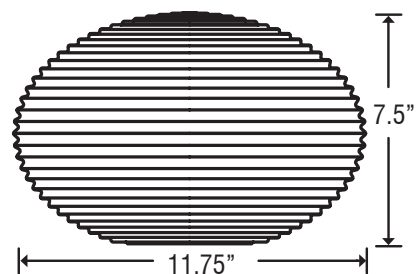

For ordering information, see page back.

Glass dimensions provided are nominal. Allowance must be made for dimensional tolerance in handcrafted glasses.

REVISED 11/08