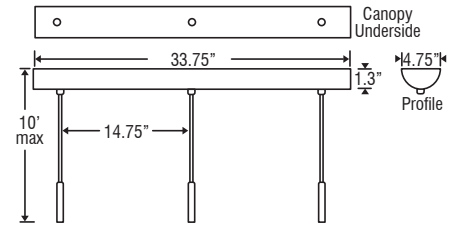

- Allows easy install, without cutting cord
- Also 1JF

1JT: 1 Light Flat

3JV: 3 Light Bar

- Some offset installation possible

3JB: 3 Light Linear

- 2x stemhooks included

3JC: 3 Light Round

- 3x stemhooks included

6JC: 6 Light Round

- 6x stemhooks included

ORDERING:

Canopy Style	Opt.	Glass Decor	Metal Finish
1JC 1 Lt Dome	X GU24	491307 Opal Ribbed	BR Bronze
1JT 1 Lt Flat	max 27W*		SN Satin Nickel
3JB 3 Lt Linear			
3JC 3 Lt Round			
3JV 3 Lt Bar			
6JC 6 Lt Round			