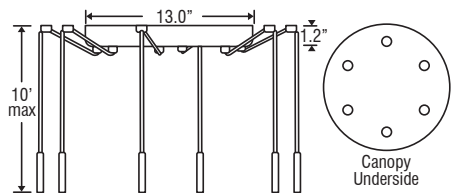

- Allows easy install, without cutting cord
- Also 1JF

1JT: 1 Light Flat

3JV: 3 Light Bar

- Some offset installation possible

3JB: 3 Light Linear

- 2x stemhooks included

3JC: 3 Light Round

- 3x stemhooks included

6JC: 6 Light Round

- 6x stemhooks included

ORDERING:

Canopy Style	Opt.	Glass Decor	Metal Finish
1JC 1 Lt Dome	X GU24	491307 Opal Ribbed	BR Bronze
1JT 1 Lt Flat	max 27W*		SN Satin Nickel
3JB 3 Lt Linear			
3JC 3 Lt Round			
3JV 3 Lt Bar			
6JC 6 Lt Round			