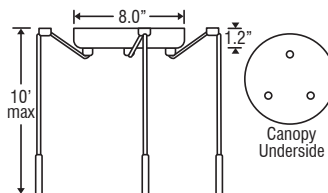

- Allows easy install, without cutting cord
- Also 1JF

1JT: 1 Light Flat

3JV: 3 Light Bar

- Some offset installation possible

3JB: 3 Light Linear

- 2x stemhooks included

3JC: 3 Light Round

- 3x stemhooks included

6JC: 6 Light Round

- 6x stemhooks included

ORDERING:

Canopy Style	Opt.	Glass Decor	Metal Finish
1JC 1 Lt Dome	X GU24	491307 Opal Ribbed	BR Bronze
1JT 1 Lt Flat	max 27W*		SN Satin Nickel
3JB 3 Lt Linear			
3JC 3 Lt Round			
3JV 3 Lt Bar			
6JC 6 Lt Round			