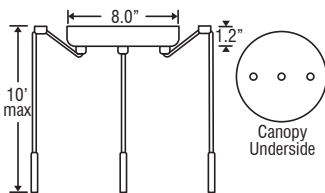

- Allows easy install, without cutting cord
- Also 1JF

1JT: 1 Light Flat

3JV: 3 Light Bar

- Some offset installation possible

3JB: 3 Light Linear

- 2x stemhooks included

3JC: 3 Light Round

- 3x stemhooks included

6JC: 6 Light Round

- 6x stemhooks included

ORDERING:

Canopy Style	Opt.	Glass Decor	Metal Finish
1JC 1 Lt Dome	X GU24	491307 Opal Ribbed	BR Bronze
1JT 1 Lt Flat	max 27W*		SN Satin Nickel
3JB 3 Lt Linear			
3JC 3 Lt Round			
3JV 3 Lt Bar			
6JC 6 Lt Round			