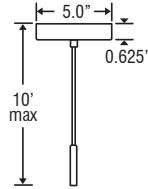

CORD

Standard cord is 10' SVT-type, complete with 5" decorative sleeve at the socketholder. Cord color is Clear for Satin Nickel finish and Bronze for Bronze finish. Cords also available in 15' length. Additional 18" long cord sleeves may be ordered separately.

Glass dimensions provided are nominal. Allowance must be made for dimensional tolerance in handcrafted glasses.

REVISED 11/08

J Series 120V Midi Pendant: Pape

**DAMP
INTERIOR**

CANOPY OPTIONS:

1JC: 1 Light Dome

- Allows easy install, without cutting cord
- Also 1JF

1JT: 1 Light Flat

3JV: 3 Light Bar

- Some offset installation possible

3JB: 3 Light Linear

- 2x stemhooks included

3JC: 3 Light Round

- 3x stemhooks included