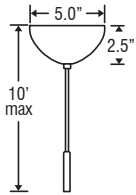

CORD

Standard cord is 10' SVT-type, complete with 5" decorative sleeve at the socketholder. Cord color is Clear for Satin Nickel finish and Bronze for Bronze finish. Cords also available in 15' length. Additional 18" long cord sleeves may be ordered separately.

Glass dimensions provided are nominal. Allowance must be made for dimensional tolerance in handcrafted glasses.

REVISED 11/08

J Series 120V Midi Pendant: Pape

**DAMP
INTERIOR**

CANOPY OPTIONS:

1JC: 1 Light Dome

- Allows easy install, without cutting cord
- Also 1JF

1JT: 1 Light Flat

3JV: 3 Light Bar

- Some offset installation possible

3JB: 3 Light Linear

- 2x stemhooks included

3JC: 3 Light Round

- 3x stemhooks included