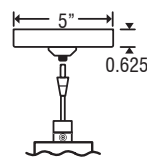

1SP: 1 Light Flat

- Spotlight Fixture with Shade, plus Monopoint Flat Canopy
- Quick-Connect Jack integral
- Integral Quick-Connect adapter
- 1x electronic transformer included, fits partially in junction box