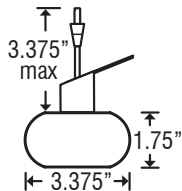

529702
Topaz