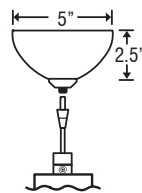

**DIFFUSER**

Glass shade shall be handcrafted of various decors.
Diameter of 3.375" and height of 1.75"

QUICK-CONNECT JACK

Integral Quick-Connect jack is compatible with Besa Monorail Kits and Quick-Connect Canopies (order separately).

Glass dimensions provided are nominal. Allowance must be made for dimensional tolerance in handcrafted glasses.

REVISED 12/08

12V Quick-Connect Spotlight: Mica

DRY

ORDERING:

Element Options	Shade	Metal Finish
SP Jack Only	529702 Topaz	BR Bronze
RSP Rail-Ready	529725 Frost	SN Satin Nickel
1SM Dome Monopoint	529749 Turquoise	
1SP Flat Monopoint	529791 Amethyst	
	529792 Blue	

SPOTLIGHT ELEMENT OPTIONS:

SP: Spotlight Element

- Spotlight Fixture with Shade
- Quick-Connect Jack integral
- Compatible with Besa Monorail System and Canopies

RSP: Spotlight + Rail Adapter

READY FOR RAIL

- Spotlight Fixture with Shade, plus Rail Adapter
- Quick-Connect Jack integral

1SM: 1 Light Dome

- Spotlight Fixture with Shade, plus Monopoint Dome Canopy
- Quick-Connect Jack integral
- Integral Quick-Connect adapter
- 1x electronic transformer included