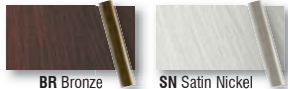

METAL & CORD FINISHES:

Project Information:

MORE MOUNTING OPTIONS:

- Multilight Quick-Connect Canopies, order separately