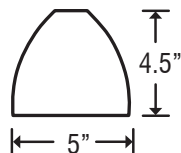

For ordering information, see page back.

Glass dimensions provided are nominal. Allowance must be made for dimensional tolerance in handcrafted glasses.

REVISED 7/08