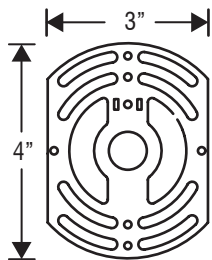

12V Swing-Arm Luminaire: 1WU Additional Information

DAMP INTERIOR

Extra Dimensional Information

Swivel Ranges

Mounting: Canopy Back Plate

CORD/PLUG KIT ORDERING:

CORD & PLUG KIT (TO BE ORDERED SEPARATELY)

When no junction box is available, the T120 kit allows the swing-arm luminaire to plug into a standard 120V receptacle as a fully UL Listed "fixed portable". Includes a 6' cord and 18" cord cover.