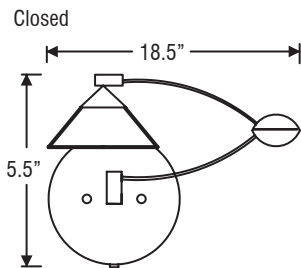

12V Swing-Arm Luminaire: 1WU Additional Information

DAMP INTERIOR

Extra Dimensional Information

Swivel Ranges

Mounting: Canopy Back Plate

CORD/PLUG KIT ORDERING:

CORD & PLUG KIT (TO BE ORDERED SEPARATELY)

When no junction box is available, the T120 kit allows the swing-arm luminaire to plug into a standard 120V receptacle as a fully UL Listed "fixed portable". Includes a 6' cord and 18" cord cover.