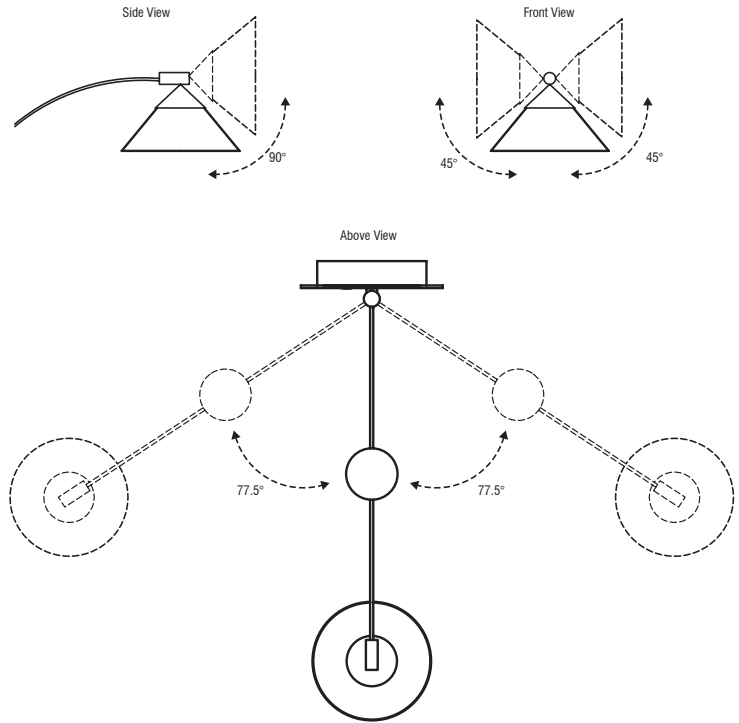

12V Swing-Arm Luminaire: 1WU Additional Information

DAMP INTERIOR

Extra Dimensional Information

Swivel Ranges

Mounting: Canopy Back Plate

CORD/PLUG KIT ORDERING:

CORD & PLUG KIT (TO BE ORDERED SEPARATELY)

When no junction box is available, the T120 kit allows the swing-arm luminaire to plug into a standard 120V receptacle as a fully UL Listed "fixed portable". Includes a 6' cord and 18" cord cover.