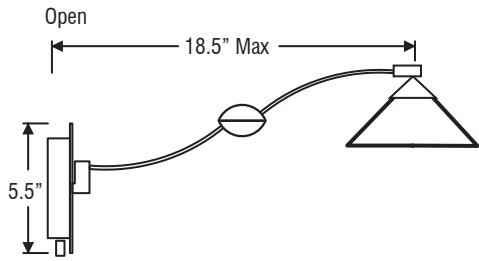

12V Swing-Arm Luminaire: 1WU Additional Information

DAMP INTERIOR

Extra Dimensional Information

Swivel Ranges

Mounting: Canopy Back Plate

CORD/PLUG KIT ORDERING:

CORD & PLUG KIT (TO BE ORDERED SEPARATELY)

When no junction box is available, the T120 kit allows the swing-arm luminaire to plug into a standard 120V receptacle as a fully UL Listed "fixed portable". Includes a 6' cord and 18" cord cover.