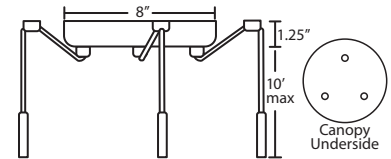

METAL FINISH

Canopy, glass retainer hardware and sleeve shall be finished in either Bronze or Satin Nickel.

MOUNTING

Installs directly to a 4" octagonal ceiling box. Suitable for sloped ceilings.

LABELS

UL or ETL Listed. Suitable for Damp Locations (interior use only). Consult factory for lower wattage labeling for energy requirements.

412180B Vanilla-Cage B

For ordering information, see next page

All dimensions provided are nominal. Allowance must be made for dimensional tolerance in handcrafted glasses.

ORDERING:

B Series: E12 Lamp	Decor	Metal Finish
1BC 1 Lt. Dome	412107 Opal Matte	BR Bronze
1BT 1 Lt. Flat	412107A Opal-Cage A	SN Satin Nickel
3BB 3 Lt. Linear	412107B Opal-Cage B	
3BC 3 Lt. Round	412118 Amber Cloud	
3BV 3 Lt. Bar	412119 Carrera	
3BW 3 Lt. Lrg. Rnd.	412141 Garnet	
6BC 6 Lt. Round	412180 Amber Matte	
	412180A Amber-Cage A	
	412180B Amber-Cage B	
	412186 Blue Cloud	
	4121CE Ceylon	
	4121HB Habanero	
	4121HN Honey	
	4121MA Magma	
	4121VM Vanilla Matte	
	4121VMA Vanilla-Cage A	
	4121VMB Vanilla-Cage B	

Q Series: Halogen

1QC 1 Lt. Dome
1QT 1 Lt. Flat
3QB 3 Lt. Linear
3QC 3 Lt. Round
3QV 3 Lt. Bar
3QW 3 Lt. Lrg. Rnd.
6QC 6 Lt. Round

PENDANT OPTIONS:

1 Light Canopy

- Dome style (allows install without cutting cord), or Flat style

3 Light Round Canopy

- 3x stemhooks included

3 Light Linear Canopy

- 2x stemhooks included

3 Light Large Round Canopy

- 3x stemhooks included

3 Light Bar Canopy

- Some offset installation possible