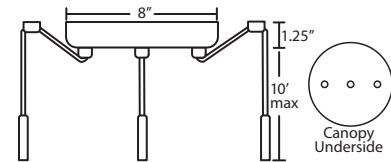

METAL FINISH

Canopy, glass retainer hardware and sleeve shall be finished in either Bronze or Satin Nickel.

MOUNTING

Installs directly to a 4" octagonal ceiling box. Suitable for sloped ceilings.

LABELS

UL or ETL Listed. Suitable for Damp Locations (interior use only). Consult factory for lower wattage labeling for energy requirements.

412180B Vanilla-Cage B

For ordering information, see next page

All dimensions provided are nominal. Allowance must be made for dimensional tolerance in handcrafted glasses.

ORDERING:

B Series: E12 Lamp	Decor	Metal Finish
1BC 1 Lt. Dome	412107 Opal Matte	BR Bronze
1BT 1 Lt. Flat	412107A Opal-Cage A	SN Satin Nickel
3BB 3 Lt. Linear	412107B Opal-Cage B	
3BC 3 Lt. Round	412118 Amber Cloud	
3BV 3 Lt. Bar	412119 Carrera	
3BW 3 Lt. Lrg. Rnd.	412141 Garnet	
6BC 6 Lt. Round	412180 Amber Matte	
	412180A Amber-Cage A	
	412180B Amber-Cage B	
	412186 Blue Cloud	
	4121CE Ceylon	
	4121HB Habanero	
	4121HN Honey	
	4121MA Magma	
	4121VM Vanilla Matte	
	4121VMA Vanilla-Cage A	
	4121VMB Vanilla-Cage B	

Q Series: Halogen

1QC 1 Lt. Dome
1QT 1 Lt. Flat
3QB 3 Lt. Linear
3QC 3 Lt. Round
3QV 3 Lt. Bar
3QW 3 Lt. Lrg. Rnd.
6QC 6 Lt. Round

PENDANT OPTIONS:

1 Light Canopy

- Dome style (allows install without cutting cord), or Flat style

3 Light Round Canopy

- 3x stemhooks included

3 Light Linear Canopy

- 2x stemhooks included

3 Light Large Round Canopy

- 3x stemhooks included

3 Light Bar Canopy

- Some offset installation possible