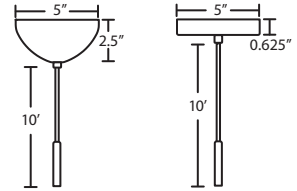

412180B Vanilla-Cage B

For ordering information, see next page

All dimensions provided are nominal. Allowance must be made for dimensional tolerance in handcrafted glasses.

ORDERING:

B Series: E12 Lamp	Decor	Metal Finish
1BC 1 Lt. Dome	412107 Opal Matte	BR Bronze
1BT 1 Lt. Flat	412107A Opal-Cage A	SN Satin Nickel
3BB 3 Lt. Linear	412107B Opal-Cage B	
3BC 3 Lt. Round	412118 Amber Cloud	
3BV 3 Lt. Bar	412119 Carrera	
3BW 3 Lt. Lrg. Rnd.	412141 Garnet	
6BC 6 Lt. Round	412180 Amber Matte	
	412180A Amber-Cage A	
	412180B Amber-Cage B	
	412186 Blue Cloud	
	4121CE Ceylon	
	4121HB Habanero	
	4121HN Honey	
	4121MA Magma	
	4121VM Vanilla Matte	
	4121VMA Vanilla-Cage A	
	4121VMB Vanilla-Cage B	

Q Series: Halogen

1QC 1 Lt. Dome
1QT 1 Lt. Flat
3QB 3 Lt. Linear
3QC 3 Lt. Round
3QV 3 Lt. Bar
3QW 3 Lt. Lrg. Rnd.
6QC 6 Lt. Round

PENDANT OPTIONS:

1 Light Canopy

- Dome style (allows install without cutting cord), or Flat style