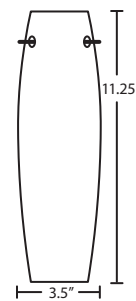

SPECIFICATIONS:

DESCRIPTION

Cord-hung pendant with handcrafted glass diffuser.

LAMPING

B Series: 40W B10 Candelabra base (E12) Incandescent 120V, or 50W Xenon. Lamps not included.

Q Series: 40W G9 Low-pressure Halogen 120V, *included*
Lamp is suitable for use in an open fixture.

Both options are dimmable with standard incandescent dimmer.

DIFFUSER

Shade shall be handcrafted glass of various decors. 3.5" Dia. x 11.25" H
Optional wireform cage is 0.125" dia. tubing with powder coat finish.

CORD

Standard is 10' SVT-type, complete with 5" decorative sleeve at the socketholder. Jacket coordinates with metal finish.
Longer 15' SVT cord length available, see next page.

CANOPIES

Available on 1, 3 or 6 light canopies, shown on next page.
Plated stamped steel construction.

METAL FINISH

Canopy, glass retainer hardware and sleeve shall be finished in either Bronze or Satin Nickel.

MOUNTING

Installs directly to a 4" octagonal ceiling box. Suitable for sloped ceilings.

LABELS

UL or ETL Listed. Suitable for Damp Locations (interior use only). Consult factory for lower wattage labeling for energy requirements.

Glass: