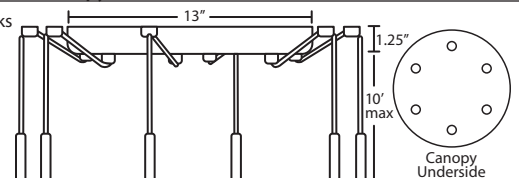

METAL FINISH

Canopy, glass retainer hardware and sleeve shall be finished in either Bronze or Satin Nickel.

MOUNTING

Installs directly to a 4" octagonal ceiling box. Suitable for sloped ceilings.

LABELS

UL or ETL Listed. Suitable for Damp Locations (interior use only). Consult factory for lower wattage labeling for energy requirements.

Q Series: Halogen

1QC 1 Lt. Dome
1QT 1 Lt. Flat
3QB 3 Lt. Linear
3QC 3 Lt. Round
3QV 3 Lt. Bar
3QW 3 Lt. Lrg. Rnd.
6QC 6 Lt. Round

PENDANT OPTIONS:

1 Light Canopy

- Dome style (allows install without cutting cord), or Flat style

3 Light Round Canopy

- 3x stemhooks included

3 Light Linear Canopy

- 2x stemhooks included

3 Light Large Round Canopy

- 3x stemhooks included

3 Light Bar Canopy

- Some offset installation possible

6 Light Round Canopy

- 6x stemhooks included

Project Information:

CORD SLEEVES:

If concealing the cord is desired, order our 0.25" dia. metal sleeves. Each sleeve is 18" long and may be field cut.

- T118-SN** Satin Nickel
- T118-BR** Bronze