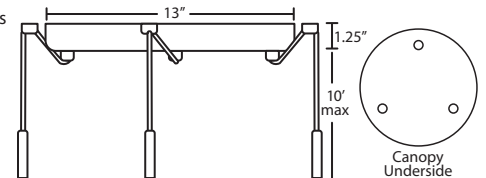

METAL FINISH

Canopy, glass retainer hardware and sleeve shall be finished in either Bronze or Satin Nickel.

MOUNTING

Installs directly to a 4" octagonal ceiling box. Suitable for sloped ceilings.

LABELS

UL or ETL Listed. Suitable for Damp Locations (interior use only). Consult factory for lower wattage labeling for energy requirements.

Q Series: Halogen

1QC 1 Lt. Dome
1QT 1 Lt. Flat
3QB 3 Lt. Linear
3QC 3 Lt. Round
3QV 3 Lt. Bar
3QW 3 Lt. Lrg. Rnd.
6QC 6 Lt. Round

PENDANT OPTIONS:

1 Light Canopy

- Dome style (allows install without cutting cord), or Flat style

3 Light Round Canopy

- 3x stemhooks included

3 Light Linear Canopy

- 2x stemhooks included

3 Light Large Round Canopy

- 3x stemhooks included

3 Light Bar Canopy

- Some offset installation possible

6 Light Round Canopy

- 6x stemhooks included

Project Information:

CORD SLEEVES:

If concealing the cord is desired, order our 0.25" dia. metal sleeves. Each sleeve is 18" long and may be field cut.

- T118-SN** Satin Nickel
- T118-BR** Bronze