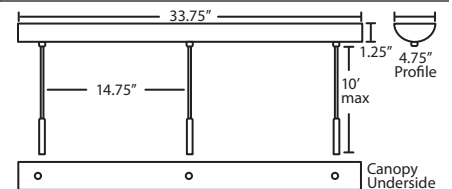

METAL FINISH

Canopy, glass retainer hardware and sleeve shall be finished in either Bronze or Satin Nickel.

MOUNTING

Installs directly to a 4" octagonal ceiling box. Suitable for sloped ceilings.

LABELS

UL or ETL Listed. Suitable for Damp Locations (interior use only). Consult factory for lower wattage labeling for energy requirements.

3 Light Round Canopy

- 3x stemhooks included

3 Light Linear Canopy

- 2x stemhooks included

3 Light Large Round Canopy

- 3x stemhooks included

3 Light Bar Canopy

- Some offset installation possible

6 Light Round Canopy

- 6x stemhooks included

Project Information:

CORD SLEEVES:

If concealing the cord is desired, order our 0.25" dia. metal sleeves. Each sleeve is 18" long and may be field cut.

- T118-SN** Satin Nickel
- T118-BR** Bronze