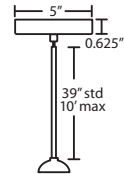

Stem-mount

- Flat style
- Swivel at canopy, suitable for sloped ceilings
- Includes 4 connectable sections (1x 3", 1x 6", 1x 12", 1x 18") plus telescoping piece for up to 3" adjustment