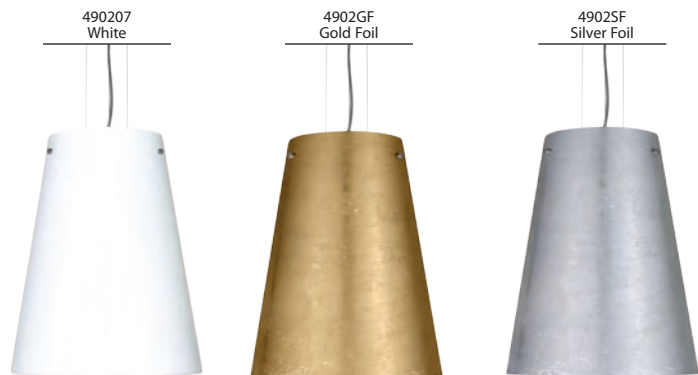

location:
DAMP
interior

SPECIFICATIONS:

DESCRIPTION

Cable-hung or stem-mount pendant with handcrafted glass diffuser.

LAMPING

Standard is 150W A21 120V incandescent, suitable for dimming.

SB-CFL: Self-ballasted GU-24 lampholders. 27W max, 120V.
Lamps not included.

DIFFUSER

Shade shall be handcrafted glass in various decors.

Diameter of 13.0" and height of 17.5"

SUSPENSION

Cable-hung: 3x 10' aircraft-quality stainless steel cable support with 10' AWM-type cord. Jacket tint coordinates with metal finish. 5" Dia. canopy is plated stamped steel. Bronze or Satin Nickel.

Stem-mount: 4 connectable stem sections (3", 6", 12" and 18" lengths) plus telescoping piece for up to 3" adjustment, 10' max. 5" Dia. canopy (with swivel) and stem sections are plated steel. Bronze or Satin Nickel

MOUNTING

Installs directly to a 4" octagonal ceiling box. Suitable for sloped ceilings.

LABELS

UL or ETL Listed. Suitable for Damp Locations (interior use only). Consult factory concerning lower wattage labeling for energy requirements.

For ordering information, see next page

All dimensions provided are nominal.
Allowance must be made for dimensional tolerance in handcrafted glasses.

REV 7/10