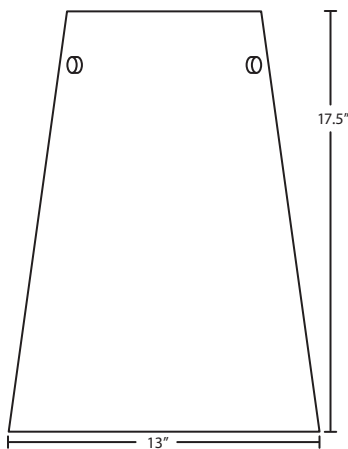

location:
DAMP
interior

SPECIFICATIONS:

DESCRIPTION

Cable-hung or stem-mount pendant with handcrafted glass diffuser.

LAMPING

Standard is 150W A21 120V incandescent, suitable for dimming.

SB-CFL: Self-ballasted GU-24 lampholders. 27W max, 120V.
Lamps not included.

DIFFUSER

Shade shall be handcrafted glass in various decors.

Diameter of 13.0" and height of 17.5"

SUSPENSION

Cable-hung: 3x 10' aircraft-quality stainless steel cable support with 10' AWM-type cord. Jacket tint coordinates with metal finish. 5" Dia. canopy is plated stamped steel. Bronze or Satin Nickel.

Stem-mount: 4 connectable stem sections (3", 6", 12" and 18" lengths) plus telescoping piece for up to 3" adjustment, 10' max. 5" Dia. canopy (with swivel) and stem sections are plated steel. Bronze or Satin Nickel

MOUNTING

Installs directly to a 4" octagonal ceiling box. Suitable for sloped ceilings.

LABELS

UL or ETL Listed. Suitable for Damp Locations (interior use only). Consult factory concerning lower wattage labeling for energy requirements.

For ordering information, see next page

All dimensions provided are nominal.
Allowance must be made for dimensional tolerance in handcrafted glasses.

REV 7/10