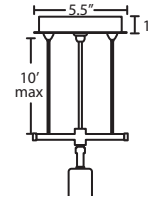

ORDERING:

3x Cable Fixture	Decor	Lamping	Metal Finish
1KG 1 Lt. Flat	490207 White	( ) 150W A21 Incand.	BR Bronze
Stem Fixture	4902CF Copper Foil	X1 27W GU-24 max	SN Satin Nickel
1TT 1 Lt. Flat	4902GF Gold Foil		
	4902SF Silver Foil		

PENDANT OPTIONS:

Cable-hung

- 3x Cables, 1x Lampholder