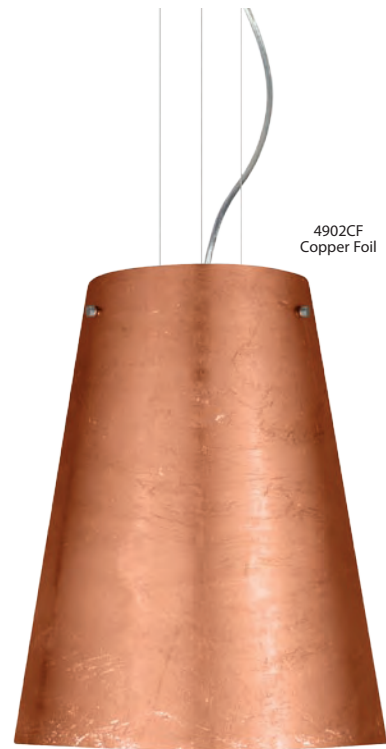

location:
DAMP
interior

SPECIFICATIONS:

DESCRIPTION

Cable-hung or stem-mount pendant with handcrafted glass diffuser.

LAMPING

Standard is 150W A21 120V incandescent, suitable for dimming.

SB-CFL: Self-ballasted GU-24 lampholders. 27W max, 120V.
Lamps not included.

DIFFUSER

Shade shall be handcrafted glass in various decors.

Diameter of 13.0" and height of 17.5"

SUSPENSION

Cable-hung: 3x 10' aircraft-quality stainless steel cable support with 10' AWM-type cord. Jacket tint coordinates with metal finish. 5" Dia. canopy is plated stamped steel. Bronze or Satin Nickel.

Stem-mount: 4 connectable stem sections (3", 6", 12" and 18" lengths) plus telescoping piece for up to 3" adjustment, 10' max. 5" Dia. canopy (with swivel) and stem sections are plated steel. Bronze or Satin Nickel

MOUNTING

Installs directly to a 4" octagonal ceiling box. Suitable for sloped ceilings.

LABELS

UL or ETL Listed. Suitable for Damp Locations (interior use only). Consult factory concerning lower wattage labeling for energy requirements.

For ordering information, see next page

All dimensions provided are nominal.
Allowance must be made for dimensional tolerance in handcrafted glasses.

REV 7/10