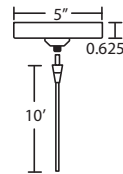

1XP Pendant + Monopoint Flat Canopy

- Pendant Shade and Cord/Socket Set, plus Flat Canopy
- 1x electronic 60W dimmable transformer, fits partially in junction box
- 10' Field-adjustable braided coaxial-type cord with a teflon jacket (clear or bronze tint coordinates with metal finish)
- Quick-Connect Jack provided
- Integral Quick-Connect adapter
- Bronze or Satin Nickel metal finishes