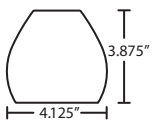

**DIFFUSER**

Shade shall be handcrafted glass of various decors.  
Diameter of 4.125" and height of 3.875"

**CORD**

Standard cord is 10' field-adjustable coaxial type with teflon jacket and decorative sleeve at the socketholder. Jacket tint coordinates with metal finish. Cords also available in 36", 48" or 15' lengths.

560580  
Amber Matte

**Glass Dimensions:**

**For ordering information, see next page**

All dimensions provided are nominal.  
Allowance must be made for dimensional tolerance in handcrafted glasses.

**REV 7/10**