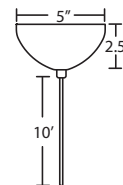

Also Available: Fixed-Connect Pendant

1XC 1 Light Pendant

NO CORD CUTTING REQUIRED

- Suitable for use on sloped ceilings
- 1x electronic 60W dimmable 120V transformer
- Installs to standard 4" octagonal junction box
- Bronze or Satin Nickel metal finishes
- **OPTIONAL:** 277V transformer
  For commercial applications, contact factory

3Ft. CORD LENGTH:
For 36" cord,
add an "3" to the end
of the item number,
i.e. 1XP-174352-SN3.

4Ft. CORD LENGTH:
For 48" cord,
add an "4" to the end
of the item number,
i.e. 1XP-174352-SN4.

15Ft. CORD LENGTH:
For longer 15' cord,
add an "L" to the end
of the item number,
i.e. 1XP-174352-SNL.

Project Information:

MORE MOUNTING OPTIONS:

- Besa quick-connect canopies, order separately
- 3Lt Linear: T23BQ   3Lt Round: T23XQ   3Lt Lrg. Rnd: T23XL   6Lt Round: T26XQ
- 1Lt Dome: T21MQ   3Lt Bar: T23VQ   4Lt Bar: T24VQ
- Besa Monorail system, order separately