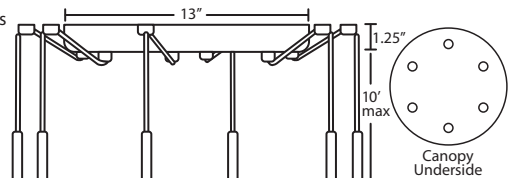

6 Light Round Canopy

- 6x stemhooks included