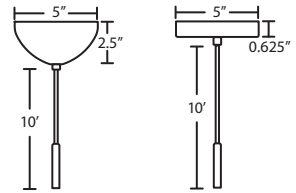

ORDERING:

Cord Fixture	Decor	Lamping	Metal Finish
1JC 1 Lt. Dome	151207 Opal Matte	( ) 75W A19 Incand.	BR Bronze
1JT 1 Lt. Flat	151280 Amber Matte	H1 1x 26W TBX	SN Satin Nickel
3JB 3 Lt. Linear	1512CH Cherry	W* 18W GU-24 max	
3JC 3 Lt. Round	1512CM Cobalt Blue Matte	<i>H1 avail. on 1JC/1TC only</i>	
3JV 3 Lt. Bar	1512HB Habanero	<i>*Lamp QTY</i>	
3JW 3 Lt. Lrg. Rnd.	1512HV Halva		
6JC 6 Lt. Round	1512KR Chalk		
	1512MA Magma		
<u>Stem Fixture</u>	1512OK Oak		
1TC 1 Lt. CFL Dome	1512RM Ruby Matte		
1TT 1 Lt. Flat	1512TN Titan		
	1512VM Vanilla Matte		

CORD SLEEVES:
If concealing the cord is desired, order our 0.25" dia. metal sleeves. Each sleeve is 18" long and may be field cut.
T118-SN Satin Nickel
T118-BR Bronze

ADDITIONAL STEM SECTIONS:
Additional connecting stems are available to increase overall length, up to a maximum 10'.
T203-SN or **T203-BR** 3" Section
T206-SN or **T206-BR** 6" Section
T212-SN or **T212-BR** 12" Section
T218-SN or **T218-BR** 18" Section

Project Information:

PENDANT OPTIONS:

1 Light Canopy

- Dome style (allows install without cutting cord), or Flat style