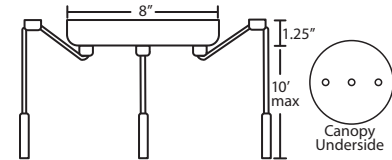

3 Light Linear Canopy

- 2x stemhooks included