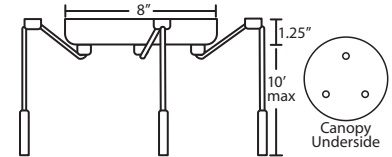

3 Light Round Canopy

- 3x stemhooks included