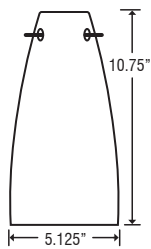

1512OK
Oak

Glass: