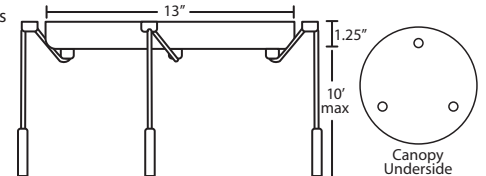

3 Light Large Round Canopy

- 3x stemhooks included