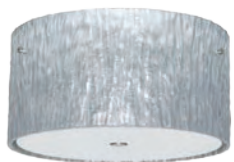

location:
DAMP
interior

SPECIFICATIONS:

DESCRIPTION

Flush-mounted round ceiling luminaires, featuring handcrafted glass. Two sizes available. "Near Ceiling" design creates soft ceiling glow.

LAMPING

Standard is 3x 60W A19 120V incandescent, suitable for dimming.
SB-CFL: Self-ballasted GU-24 lampholders. 13W max.
Lamps not included.

DIFFUSER

Handcrafted glass diffuser is available in various decors. The Mosaic Onyx is comprised of natural Onyx stone sections pulled together in a mosaic design. Includes frosted glass glare shield.

CONSTRUCTION

Canopy (5" dia.) is plated stamped steel. Canopy and glass retainer hardware are available in either Bronze or Satin Nickel finish.

MOUNTING

Installs directly to a 4" octagonal outlet box. 90°C supply wire required for incandescent lamping.

Magma

Opal Matte

White Rings

Black Matte

Vanilla Matte

Amber Matte

Stone Silver Foil

Stone Copper Foil