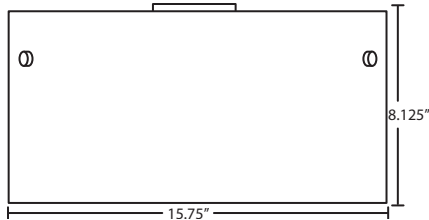

Tamburo 16v2:

Glass: 15.75" Dia. x 7.875" H
Lamp: 3x 60W A19

Fixture	Decor	Lamping	Metal Finish
1KM Ceiling	400807 Opal Matte 400880 Amber Matte 4008BK Black Matte 4008CF Copper Foil 4008CH Cherry 4008GF Gold Foil 4008HB Habanero 4008KR Chalk 4008MA Magma 4008MG Marble Grigio 4008MX Mosaic Onyx 4008OK Oak 4008SF Silver Foil 4008TN Titan 4008VM Vanilla Matte 4008WB White Rings 439100 Clear Stone 4391CF Stone Copper Foil 4391GF Stone Gold Foil 4391OS Opal Stone 4391SF Stone Silver Foil	( ) 3x 60W A19 V3 3x 13W GU-24 120V	BR Bronze SN Satin Nickel

Project Information: