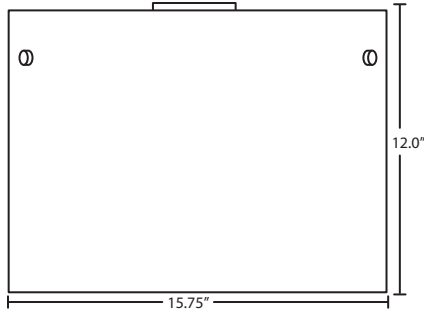

All dimensions provided are nominal.
Allowance must be made for dimensional tolerance in handcrafted glasses.

REV 7/10

ORDERING:

Tamburo 16:

Glass: 15.75" Dia. x 11.75" H
 Lamp: 3x 60W A19

Fixture	Decor	Lamping	Metal Finish
1KM Ceiling	400707 Opal Matte 400780 Amber Matte 4007BK Black Matte 4007CF Copper Foil 4007CH Cherry 4007GF Gold Foil 4007HB Habanero 4007KR Chalk 4007MA Magma 4007MG Marble Grigio 4007MX Mosaic Onyx 4007OK Oak 4007SF Silver Foil 4007TN Titan 4007VM Vanilla Matte 4007WB White Rings 439000 Clear Stone 4390CF Stone Copper Foil 4390GF Stone Gold Foil 4390OS Opal Stone 4390SF Stone Silver Foil	() 3x 60W A19 V3 3x 13W GU-24 120V	BR Bronze SN Satin Nickel