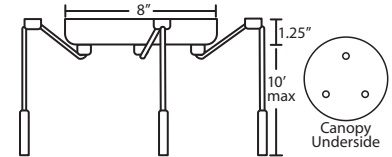

Stem-mount: 4 connectable stem sections (3", 6", 12" and 18" lengths) plus telescoping piece for up to 3" adjustment, 10' max. 5" Dia. canopy (with swivel) and stem sections are plated steel. Bronze or Satin Nickel.

CORD SLEEVES:
If concealing the cord is desired, order our 0.25" dia. metal sleeves. Each sleeve is 18" long and may be field cut.
T118-SN Satin Nickel
T118-BR Bronze

ADDITIONAL STEM SECTIONS:
Additional connecting stems are available to increase overall length, up to a maximum 10'.
T203-SN or **T203-BR** 3" Section
T206-SN or **T206-BR** 6" Section
T212-SN or **T212-BR** 12" Section
T218-SN or **T218-BR** 18" Section

Project Information:

PENDANT OPTIONS:

1 Light Canopy

- Dome style (allows install without cutting cord), or Flat style

3 Light Round Canopy

- 3x stemhooks included

3 Light Linear Canopy

- 2x stemhooks included

3 Light Large Round Canopy

- 3x stemhooks included

3 Light Bar Canopy

- Some offset installation possible

6 Light Round Canopy

- 6x stemhooks included

Stem Pendant

- Flat style for incandescent, Dome style for CFL
- Swivel at canopy, suitable for sloped ceilings
- Includes 4 connectable sections (1x 3", 1x 6", 1x 12", 1x 18") plus telescoping piece for up to 3" adjustment