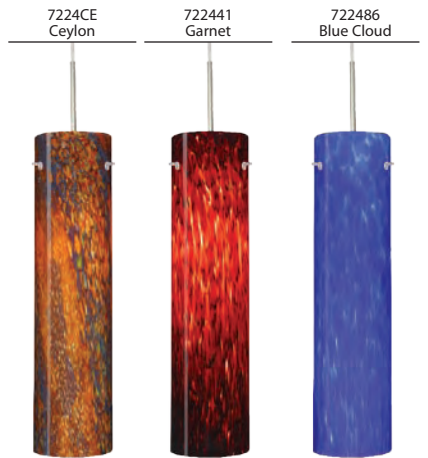

Stem-mount: 4 connectable stem sections (3", 6", 12" and 18" lengths) plus telescoping piece for up to 3" adjustment, 10' max. 5" Dia. canopy (with swivel) and stem sections are plated steel. Bronze or Satin Nickel.

722407
Opal Matte

Glass:

For ordering information, see next page

All dimensions provided are nominal.
Allowance must be made for dimensional tolerance in handcrafted glasses.

REV 7/10

ORDERING:

Cord Fixture	Decor	Lamping	Metal Finish
1JC 1 Lt. Dome	722407 Opal Matte	() 100W A19 Incand.	BR Bronze
1JT 1 Lt. Flat	722407A Opal-Cage A	H1 1x 26W TBX	SN Satin Nickel
3JB 3 Lt. Linear	722407B Opal-Cage B	X* 27W GU-24 max	
3JC 3 Lt. Round	722418 Amber Cloud	<i>H1 avail. on 1JC/1TC only</i>	
3JV 3 Lt. Bar	722419 Carrera	<i>*Lamp QTY</i>	
3JW 3 Lt. Lrg. Rnd.	722441 Garnet		
6JC 6 Lt. Round	722480 Amber Matte		
	722480A Amber-Cage A		
	722480B Amber-Cage B		
Stem Fixture	722486 Blue Cloud		
1TC 1 Lt. CFL Dome	7224CE Ceylon		
1TT 1 Lt. Flat	7224HN Honey		
	7224VM Vanilla Matte		
	7224VMA Vanilla-Cage A		
	7224VMB Vanilla-Cage B		

CORD SLEEVES:
If concealing the cord is desired, order our 0.25" dia. metal sleeves. Each sleeve is 18" long and may be field cut.
T118-SN Satin Nickel
T118-BR Bronze

ADDITIONAL STEM SECTIONS:
Additional connecting stems are available to increase overall length, up to a maximum 10'.
T203-SN or **T203-BR** 3" Section
T206-SN or **T206-BR** 6" Section
T212-SN or **T212-BR** 12" Section
T218-SN or **T218-BR** 18" Section