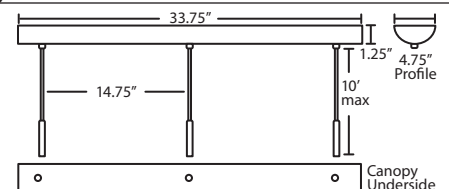

Stem-mount: 4 connectable stem sections (3", 6", 12" and 18" lengths) plus telescoping piece for up to 3" adjustment, 10' max. 5" Dia. canopy (with swivel) and stem sections are plated steel. Bronze or Satin Nickel.

CORD SLEEVES:
If concealing the cord is desired, order our 0.25" dia. metal sleeves. Each sleeve is 18" long and may be field cut.
T118-SN Satin Nickel
T118-BR Bronze

ADDITIONAL STEM SECTIONS:
Additional connecting stems are available to increase overall length, up to a maximum 10'.
T203-SN or **T203-BR** 3" Section
T206-SN or **T206-BR** 6" Section
T212-SN or **T212-BR** 12" Section
T218-SN or **T218-BR** 18" Section

Project Information:

PENDANT OPTIONS:

1 Light Canopy

- Dome style (allows install without cutting cord), or Flat style

3 Light Round Canopy

- 3x stemhooks included

3 Light Linear Canopy

- 2x stemhooks included

3 Light Large Round Canopy

- 3x stemhooks included

3 Light Bar Canopy

- Some offset installation possible

6 Light Round Canopy

- 6x stemhooks included

Stem Pendant

- Flat style for incandescent, Dome style for CFL
- Swivel at canopy, suitable for sloped ceilings
- Includes 4 connectable sections (1x 3", 1x 6", 1x 12", 1x 18") plus telescoping piece for up to 3" adjustment