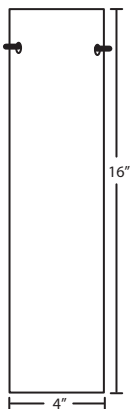

Stem-mount: 4 connectable stem sections (3", 6", 12" and 18" lengths) plus telescoping piece for up to 3" adjustment, 10' max. 5" Dia. canopy (with swivel) and stem sections are plated steel. Bronze or Satin Nickel.

MOUNTING

Installs directly to a 4" octagonal ceiling box. Suitable for sloped ceilings.

LABELS

UL or ETL Listed. Suitable for Damp Locations (interior use only).

Consult factory concerning lower wattage labeling for energy requirements.

722407
Opal Matte

Glass:

For ordering information, see next page

All dimensions provided are nominal.
Allowance must be made for dimensional tolerance in handcrafted glasses.

REV 7/10

ORDERING:

Cord Fixture	Decor	Lamping	Metal Finish
1JC 1 Lt. Dome	722407 Opal Matte	() 100W A19 Incand.	BR Bronze
1JT 1 Lt. Flat	722407A Opal-Cage A	H1 1x 26W TBX	SN Satin Nickel
3JB 3 Lt. Linear	722407B Opal-Cage B	X* 27W GU-24 max	
3JC 3 Lt. Round	722418 Amber Cloud	<i>H1 avail. on 1JC/1TC only</i>	
3JV 3 Lt. Bar	722419 Carrera	<i>*Lamp QTY</i>	
3JW 3 Lt. Lrg. Rnd.	722441 Garnet		
6JC 6 Lt. Round	722480 Amber Matte		
	722480A Amber-Cage A		
	722480B Amber-Cage B		
Stem Fixture	722486 Blue Cloud		
1TC 1 Lt. CFL Dome	7224CE Ceylon		
1TT 1 Lt. Flat	7224HN Honey		
	7224VM Vanilla Matte		
	7224VMA Vanilla-Cage A		
	7224VMB Vanilla-Cage B		

CORD SLEEVES:
If concealing the cord is desired, order our 0.25" dia. metal sleeves. Each sleeve is 18" long and may be field cut.
T118-SN Satin Nickel
T118-BR Bronze

ADDITIONAL STEM SECTIONS:
Additional connecting stems are available to increase overall length, up to a maximum 10'.
T203-SN or **T203-BR** 3" Section
T206-SN or **T206-BR** 6" Section
T212-SN or **T212-BR** 12" Section
T218-SN or **T218-BR** 18" Section