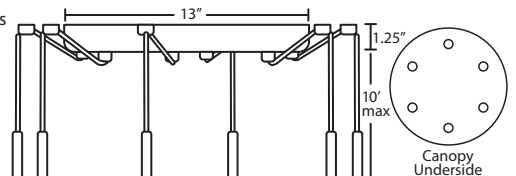

Stem-mount: 4 connectable stem sections (3", 6", 12" and 18" lengths) plus telescoping piece for up to 3" adjustment, 10' max. 5" Dia. canopy (with swivel) and stem sections are plated steel. Bronze or Satin Nickel.

CORD SLEEVES:
If concealing the cord is desired, order our 0.25" dia. metal sleeves. Each sleeve is 18" long and may be field cut.
T118-SN Satin Nickel
T118-BR Bronze

ADDITIONAL STEM SECTIONS:
Additional connecting stems are available to increase overall length, up to a maximum 10'.
T203-SN or **T203-BR** 3" Section
T206-SN or **T206-BR** 6" Section
T212-SN or **T212-BR** 12" Section
T218-SN or **T218-BR** 18" Section

Project Information:

PENDANT OPTIONS:

1 Light Canopy

- Dome style (allows install without cutting cord), or Flat style

3 Light Round Canopy

- 3x stemhooks included

3 Light Linear Canopy

- 2x stemhooks included

3 Light Large Round Canopy

- 3x stemhooks included

3 Light Bar Canopy

- Some offset installation possible

6 Light Round Canopy

- 6x stemhooks included

Stem Pendant

- Flat style for incandescent, Dome style for CFL
- Swivel at canopy, suitable for sloped ceilings
- Includes 4 connectable sections (1x 3", 1x 6", 1x 12", 1x 18") plus telescoping piece for up to 3" adjustment