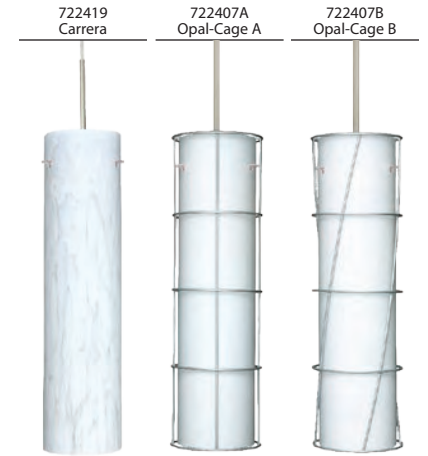

Stem-mount: 4 connectable stem sections (3", 6", 12" and 18" lengths) plus telescoping piece for up to 3" adjustment, 10' max. 5" Dia. canopy (with swivel) and stem sections are plated steel. Bronze or Satin Nickel.

MOUNTING

Installs directly to a 4" octagonal ceiling box. Suitable for sloped ceilings.

LABELS

UL or ETL Listed. Suitable for Damp Locations (interior use only).

Consult factory concerning lower wattage labeling for energy requirements.

722407
Opal Matte

Glass:

For ordering information, see next page

All dimensions provided are nominal.
Allowance must be made for dimensional tolerance in handcrafted glasses.

REV 7/10

ORDERING:

Cord Fixture	Decor	Lamping	Metal Finish
1JC 1 Lt. Dome	722407 Opal Matte	() 100W A19 Incand.	BR Bronze
1JT 1 Lt. Flat	722407A Opal-Cage A	H1 1x 26W TBX	SN Satin Nickel
3JB 3 Lt. Linear	722407B Opal-Cage B	X* 27W GU-24 max	
3JC 3 Lt. Round	722418 Amber Cloud	<i>H1 avail. on 1JC/1TC only</i>	
3JV 3 Lt. Bar	722419 Carrera	<i>*Lamp QTY</i>	
3JW 3 Lt. Lrg. Rnd.	722441 Garnet		
6JC 6 Lt. Round	722480 Amber Matte		
	722480A Amber-Cage A		
	722480B Amber-Cage B		
Stem Fixture	722486 Blue Cloud		
1TC 1 Lt. CFL Dome	7224CE Ceylon		
1TT 1 Lt. Flat	7224HN Honey		
	7224VM Vanilla Matte		
	7224VMA Vanilla-Cage A		
	7224VMB Vanilla-Cage B		

CORD SLEEVES:
If concealing the cord is desired, order our 0.25" dia. metal sleeves. Each sleeve is 18" long and may be field cut.
T118-SN Satin Nickel
T118-BR Bronze

ADDITIONAL STEM SECTIONS:
Additional connecting stems are available to increase overall length, up to a maximum 10'.
T203-SN or **T203-BR** 3" Section
T206-SN or **T206-BR** 6" Section
T212-SN or **T212-BR** 12" Section
T218-SN or **T218-BR** 18" Section