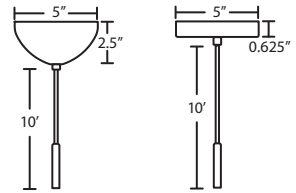

ORDERING:

Cord Fixture	Decor	Lamping	Metal Finish
1JC 1 Lt. Dome	722407 Opal Matte	( ) 100W A19 Incand.	BR Bronze
1JT 1 Lt. Flat	722407A Opal-Cage A	H1 1x 26W TBX	SN Satin Nickel
3JB 3 Lt. Linear	722407B Opal-Cage B	X* 27W GU-24 max	
3JC 3 Lt. Round	722418 Amber Cloud	<i>H1 avail. on 1JC/1TC only</i>	
3JV 3 Lt. Bar	722419 Carrera	<i>*Lamp QTY</i>	
3JW 3 Lt. Lrg. Rnd.	722441 Garnet		
6JC 6 Lt. Round	722480 Amber Matte		
	722480A Amber-Cage A		
	722480B Amber-Cage B		
Stem Fixture	722486 Blue Cloud		
1TC 1 Lt. CFL Dome	7224CE Ceylon		
1TT 1 Lt. Flat	7224HN Honey		
	7224VM Vanilla Matte		
	7224VMA Vanilla-Cage A		
	7224VMB Vanilla-Cage B		

CORD SLEEVES:
If concealing the cord is desired, order our 0.25" dia. metal sleeves. Each sleeve is 18" long and may be field cut.
T118-SN Satin Nickel
T118-BR Bronze

ADDITIONAL STEM SECTIONS:
Additional connecting stems are available to increase overall length, up to a maximum 10'.
T203-SN or **T203-BR** 3" Section
T206-SN or **T206-BR** 6" Section
T212-SN or **T212-BR** 12" Section
T218-SN or **T218-BR** 18" Section

Project Information:

PENDANT OPTIONS:

1 Light Canopy

- Dome style (allows install without cutting cord), or Flat style