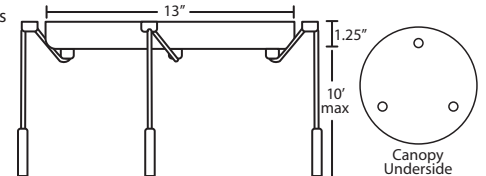

Stem-mount: 4 connectable stem sections (3", 6", 12" and 18" lengths) plus telescoping piece for up to 3" adjustment, 10' max. 5" Dia. canopy (with swivel) and stem sections are plated steel. Bronze or Satin Nickel.

CORD SLEEVES:
If concealing the cord is desired, order our 0.25" dia. metal sleeves. Each sleeve is 18" long and may be field cut.
T118-SN Satin Nickel
T118-BR Bronze

ADDITIONAL STEM SECTIONS:
Additional connecting stems are available to increase overall length, up to a maximum 10'.
T203-SN or **T203-BR** 3" Section
T206-SN or **T206-BR** 6" Section
T212-SN or **T212-BR** 12" Section
T218-SN or **T218-BR** 18" Section

Project Information:

PENDANT OPTIONS:

1 Light Canopy

- Dome style (allows install without cutting cord), or Flat style

3 Light Round Canopy

- 3x stemhooks included

3 Light Linear Canopy

- 2x stemhooks included

3 Light Large Round Canopy

- 3x stemhooks included

3 Light Bar Canopy

- Some offset installation possible

6 Light Round Canopy

- 6x stemhooks included

Stem Pendant

- Flat style for incandescent, Dome style for CFL
- Swivel at canopy, suitable for sloped ceilings
- Includes 4 connectable sections (1x 3", 1x 6", 1x 12", 1x 18") plus telescoping piece for up to 3" adjustment