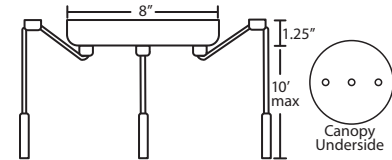

Stem-mount: 4 connectable stem sections (3", 6", 12" and 18" lengths) plus telescoping piece for up to 3" adjustment, 10' max. 5" Dia. canopy (with swivel) and stem sections are plated steel. Bronze or Satin Nickel.

CORD SLEEVES:
If concealing the cord is desired, order our 0.25" dia. metal sleeves. Each sleeve is 18" long and may be field cut.
T118-SN Satin Nickel
T118-BR Bronze

ADDITIONAL STEM SECTIONS:
Additional connecting stems are available to increase overall length, up to a maximum 10'.
T203-SN or **T203-BR** 3" Section
T206-SN or **T206-BR** 6" Section
T212-SN or **T212-BR** 12" Section
T218-SN or **T218-BR** 18" Section

Project Information:

PENDANT OPTIONS:

1 Light Canopy

- Dome style (allows install without cutting cord), or Flat style

3 Light Round Canopy

- 3x stemhooks included

3 Light Linear Canopy

- 2x stemhooks included

3 Light Large Round Canopy

- 3x stemhooks included

3 Light Bar Canopy

- Some offset installation possible

6 Light Round Canopy

- 6x stemhooks included

Stem Pendant

- Flat style for incandescent, Dome style for CFL
- Swivel at canopy, suitable for sloped ceilings
- Includes 4 connectable sections (1x 3", 1x 6", 1x 12", 1x 18") plus telescoping piece for up to 3" adjustment