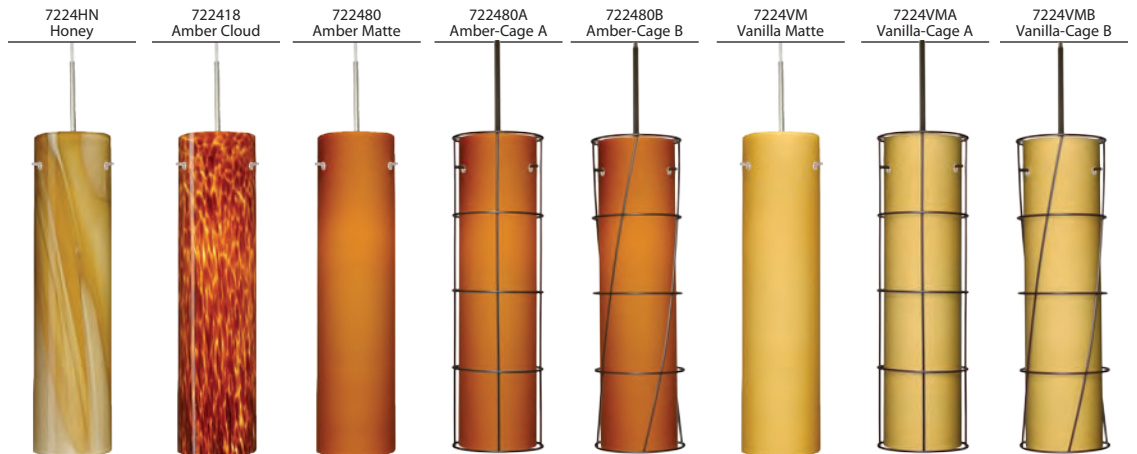

Stem-mount: 4 connectable stem sections (3", 6", 12" and 18" lengths) plus telescoping piece for up to 3" adjustment, 10' max. 5" Dia. canopy (with swivel) and stem sections are plated steel. Bronze or Satin Nickel.

MOUNTING

Installs directly to a 4" octagonal ceiling box. Suitable for sloped ceilings.

LABELS

UL or ETL Listed. Suitable for Damp Locations (interior use only).

Consult factory concerning lower wattage labeling for energy requirements.

722407
Opal Matte

Glass:

For ordering information, see next page

All dimensions provided are nominal.
Allowance must be made for dimensional tolerance in handcrafted glasses.

REV 7/10

ORDERING:

Cord Fixture	Decor	Lamping	Metal Finish
1JC 1 Lt. Dome	722407 Opal Matte	() 100W A19 Incand.	BR Bronze
1JT 1 Lt. Flat	722407A Opal-Cage A	H1 1x 26W TBX	SN Satin Nickel
3JB 3 Lt. Linear	722407B Opal-Cage B	X* 27W GU-24 max	
3JC 3 Lt. Round	722418 Amber Cloud	<i>H1 avail. on 1JC/1TC only</i>	
3JV 3 Lt. Bar	722419 Carrera	<i>*Lamp QTY</i>	
3JW 3 Lt. Lrg. Rnd.	722441 Garnet		
6JC 6 Lt. Round	722480 Amber Matte		
	722480A Amber-Cage A		
	722480B Amber-Cage B		
Stem Fixture	722486 Blue Cloud		
1TC 1 Lt. CFL Dome	7224CE Ceylon		
1TT 1 Lt. Flat	7224HN Honey		
	7224VM Vanilla Matte		
	7224VMA Vanilla-Cage A		
	7224VMB Vanilla-Cage B		

CORD SLEEVES:
If concealing the cord is desired, order our 0.25" dia. metal sleeves. Each sleeve is 18" long and may be field cut.
T118-SN Satin Nickel
T118-BR Bronze

ADDITIONAL STEM SECTIONS:
Additional connecting stems are available to increase overall length, up to a maximum 10'.
T203-SN or **T203-BR** 3" Section
T206-SN or **T206-BR** 6" Section
T212-SN or **T212-BR** 12" Section
T218-SN or **T218-BR** 18" Section