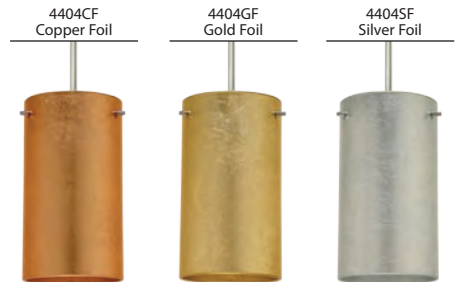

For ordering information, see next page

All dimensions provided are nominal. Allowance must be made for dimensional tolerance in handcrafted glasses.

REV 7/10