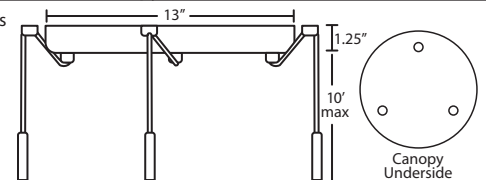

3 Light Large Round Canopy

- 3x stemhooks included