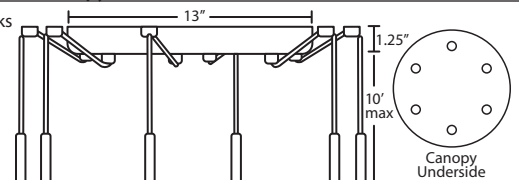

6 Light Round Canopy

- 6x stemhooks included

Project Information:

CORD SLEEVES:

If concealing the cord is desired, order our 0.25" dia. metal sleeves. Each sleeve is 18" long and may be field cut.

- **T118-SN** Satin Nickel
- **T118-BR** Bronze

LONGER CORD LENGTHS:

Longer cord length of 15' can be ordered. Add an "L" to the end of the item number, i.e. 1BC-4477CS-SNL.