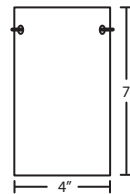

location:
DAMP
interior

SPECIFICATIONS:

DESCRIPTION

Cord-hung pendant with handcrafted glass diffuser.

LAMPING

B Series: 40W B10 Candelabra base (E12) Incandescent 120V, or 50W Xenon. Lamps not included.

Q Series: 40W G9 Low-pressure Halogen 120V, *included*
Lamp is suitable for use in an open fixture.

Both options are dimmable with standard incandescent dimmer.

DIFFUSER

Shade shall be handcrafted glass of various decors. 4.0" Dia. x 7.0" H

CORD

Standard is 10' SVT-type, complete with 5" decorative sleeve at the socketholder. Jacket coordinates with metal finish. Longer 15' SVT cord length available, see next page.

CANOPIES

Available on 1, 3 or 6 light canopies, shown on next page. Plated stamped steel construction.

METAL FINISH

Canopy, glass retainer hardware and sleeve shall be finished in either Bronze or Satin Nickel.

MOUNTING

Installs directly to a 4" octagonal ceiling box. Suitable for sloped ceilings.

LABELS

UL or ETL Listed. Suitable for Damp Locations (interior use only). Consult factory concerning lower wattage labeling for energy requirements.

Glass:

For ordering information, see next page

All dimensions provided are nominal. Allowance must be made for dimensional tolerance in handcrafted glasses.

REV 7/10