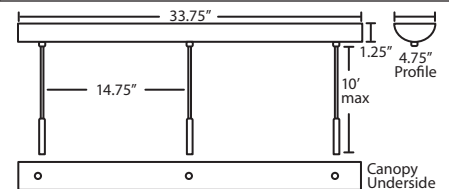

3 Light Bar Canopy

- Some offset installation possible