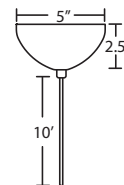

Also Available: Fixed-Connect Pendant

1XC 1 Light Pendant

NO CORD CUTTING REQUIRED

- Suitable for use on sloped ceilings
- 1x electronic 60W dimmable 120V transformer
- Installs to standard 4" octagonal junction box
- Bronze or Satin Nickel metal finishes
- **OPTIONAL:** 277V transformer
  For commercial applications, contact factory

3Ft. CORD LENGTH:
For 36" cord,
add an "3" to the end
of the item number,
i.e. 1XP-174352-SN3.

4Ft. CORD LENGTH:
For 48" cord,
add an "4" to the end
of the item number,
i.e. 1XP-174352-SN4.

15Ft. CORD LENGTH:
For longer 15' cord,
add an "L" to the end
of the item number,
i.e. 1XP-174352-SNL.

Project Information:

MORE MOUNTING OPTIONS:

• Besa quick-connect canopies, order separately

3Lt Linear: T23BQ   3Lt Round: T23XQ   3Lt Lrg. Rnd: T23XL   6Lt Round: T26XQ

1Lt Dome: T21MQ   3Lt Bar: T23VQ   4Lt Bar: T24VQ

• Besa Monorail system, order separately