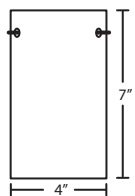

DIFFUSER

Shade shall be handcrafted glass of various decors.
Diameter of 4" and height of 7"

CORD

Standard cord is 10' field-adjustable coaxial type with teflon jacket and decorative sleeve at the socketholder. Jacket tint coordinates with metal finish. Cords also available in 36", 48" or 15' lengths.

Glass Dimensions:

For ordering information, see next page

All dimensions provided are nominal.
Allowance must be made for dimensional tolerance in handcrafted glasses.

REV 7/10

ORDERING:

Quick-Connect Options	Decor	Metal Finish
XP Jack Only	440407 Opal Matte	BR Bronze
RXP Rail-Ready	440418 Amber Cloud	SN Satin Nickel
1XP 1 Lt. Flat Canopy	440419 Carrera	
	440441 Garnet	
	440480 Amber Matte	
	440486 Blue Cloud	
	4404BK Black Matte	
	4404CE Ceylon	
	4404CF Copper Foil	
	4404CH Cherry	
	4404GF Gold Foil	
	4404GX Onyx	
	4404HB Habanero	
	4404HN Honey	
	4404KR Chalk	
	4404MA Magma	
	4404MG Marble Grigio	
	4404OK Oak	
	4404SF Silver Foil	
	4404TN Titan	
	4404VM Vanilla Matte	
	4404WB White Rings	