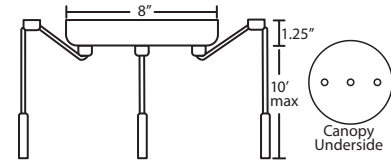

Stem-mount: 4 connectable stem sections (3", 6", 12" and 18" lengths) plus telescoping piece for up to 3" adjustment, 10' max. 5" Dia. canopy (with swivel) and stem sections are plated steel. Bronze or Satin Nickel.

CORD SLEEVES:

If concealing the cord is desired, order our 0.25" dia. metal sleeves. Each sleeve is 18" long and may be field cut.

T118-SN Satin Nickel
T118-BR Bronze

ADDITIONAL STEM SECTIONS:

Additional connecting stems are available to increase overall length, up to a maximum 10'.

T203-SN or **T203-BR** 3" Section
T206-SN or **T206-BR** 6" Section
T212-SN or **T212-BR** 12" Section
T218-SN or **T218-BR** 18" Section

Project Information:

PENDANT OPTIONS:

1 Light Canopy

- Dome style (allows install without cutting cord), or Flat style

3 Light Round Canopy

- 3x stemhooks included

3 Light Linear Canopy

- 2x stemhooks included

3 Light Large Round Canopy

- 3x stemhooks included

3 Light Bar Canopy

- Some offset installation possible