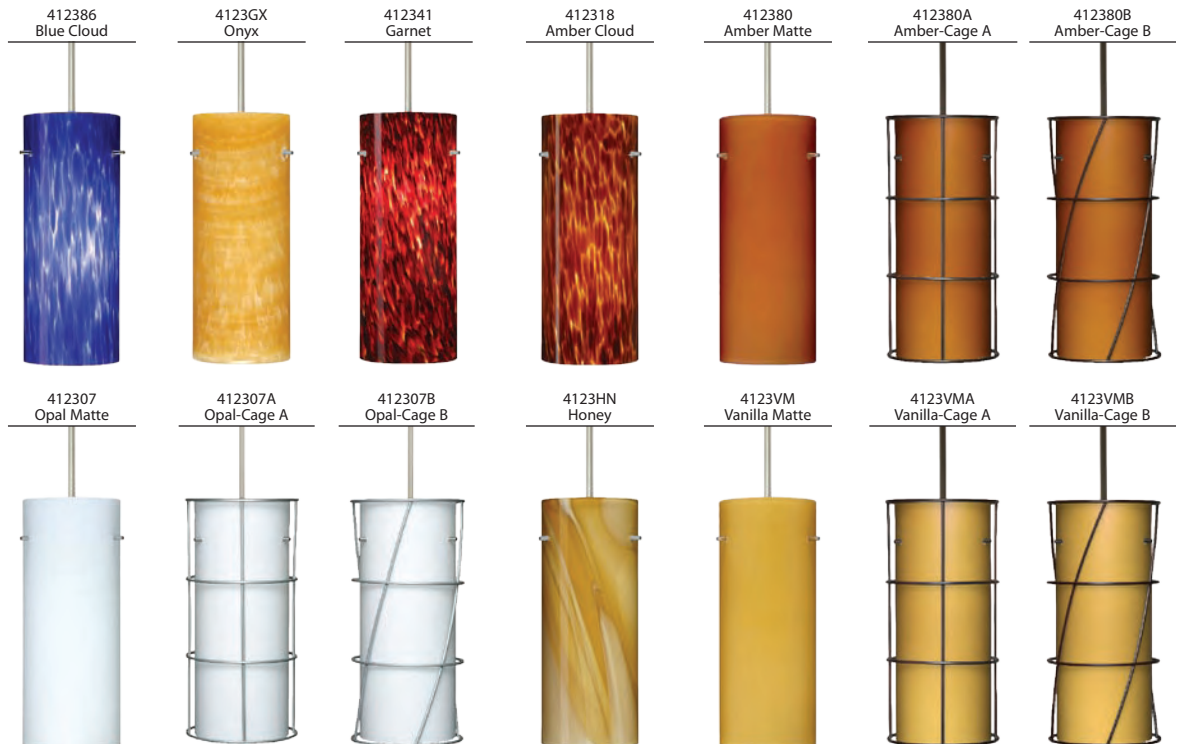

Stem-mount: 4 connectable stem sections (3", 6", 12" and 18" lengths) plus telescoping piece for up to 3" adjustment, 10' max. 5" Dia. canopy (with swivel) and stem sections are plated steel. Bronze or Satin Nickel.

Glass:

For ordering information, see next page

All dimensions provided are nominal.
Allowance must be made for dimensional tolerance in handcrafted glasses.

REV 7/10

ORDERING:

Cord Fixture	Decor	Lamping	Metal Finish
1JC 1 Lt. Dome	412307 Opal Matte	() 100W A19 Incand.	BR Bronze
1JT 1 Lt. Flat	412307A Opal-Cage A	F1 1x 26W TBX	SN Satin Nickel
3JB 3 Lt. Linear	412307B Opal-Cage B	X* 27W GU-24 max	
3JC 3 Lt. Round	412318 Amber Cloud	<i>F1 avail. on 1JC/1TC only</i>	
3JV 3 Lt. Bar	412319 Carrera	<i>*Lamp QTY</i>	
3JW 3 Lt. Lrg. Rnd.	412341 Garnet		
6JC 6 Lt. Round	412380 Amber Matte		
	412380A Amber-Cage A		
	412380B Amber-Cage B		
Stem Fixture			
1TC 1 Lt. CFL Dome	412386 Blue Cloud		
1TT 1 Lt. Flat	4123CE Ceylon		
	4123GX Onyx		
	4123HN Honey		
	4123VM Vanilla Matte		
	4123VMA Vanilla-Cage A		
	4123VMB Vanilla-Cage B		

CORD SLEEVES:

If concealing the cord is desired, order our 0.25" dia. metal sleeves. Each sleeve is 18" long and may be field cut.

T118-SN Satin Nickel
T118-BR Bronze

ADDITIONAL STEM SECTIONS:

Additional connecting stems are available to increase overall length, up to a maximum 10'.