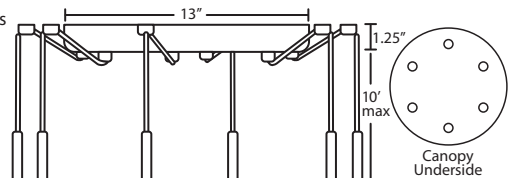

CORD SLEEVES:

If concealing the cord is desired, order our 0.25" dia. metal sleeves. Each sleeve is 18" long and may be field cut.

T118-SN Satin Nickel
T118-BR Bronze

ADDITIONAL STEM SECTIONS:

Additional connecting stems are available to increase overall length, up to a maximum 10'.

T203-SN or **T203-BR** 3" Section
T206-SN or **T206-BR** 6" Section
T212-SN or **T212-BR** 12" Section
T218-SN or **T218-BR** 18" Section

Project Information:

PENDANT OPTIONS:

1 Light Canopy

- Dome style (allows install without cutting cord), or Flat style

3 Light Round Canopy

- 3x stemhooks included

3 Light Linear Canopy

- 2x stemhooks included

3 Light Large Round Canopy

- 3x stemhooks included

3 Light Bar Canopy

- Some offset installation possible

6 Light Round Canopy

- 6x stemhooks included

Stem Pendant

- Flat style for incandescent, Dome style for CFL
- Swivel at canopy, suitable for sloped ceilings
- Includes 4 connectable sections (1x 3", 1x 6", 1x 12", 1x 18") plus telescoping piece for up to 3" adjustment