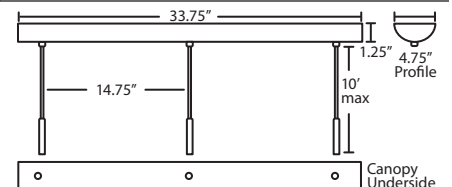

Stem-mount: 4 connectable stem sections (3", 6", 12" and 18" lengths) plus telescoping piece for up to 3" adjustment, 10' max. 5" Dia. canopy (with swivel) and stem sections are plated steel. Bronze or Satin Nickel.

CORD SLEEVES:

If concealing the cord is desired, order our 0.25" dia. metal sleeves. Each sleeve is 18" long and may be field cut.

T118-SN Satin Nickel
T118-BR Bronze

ADDITIONAL STEM SECTIONS:

Additional connecting stems are available to increase overall length, up to a maximum 10'.

T203-SN or **T203-BR** 3" Section
T206-SN or **T206-BR** 6" Section
T212-SN or **T212-BR** 12" Section
T218-SN or **T218-BR** 18" Section

Project Information:

PENDANT OPTIONS:

1 Light Canopy

- Dome style (allows install without cutting cord), or Flat style

3 Light Round Canopy

- 3x stemhooks included

3 Light Linear Canopy

- 2x stemhooks included

3 Light Large Round Canopy

- 3x stemhooks included

3 Light Bar Canopy

- Some offset installation possible