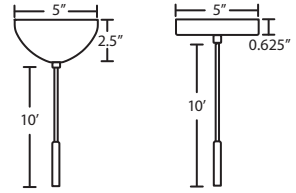

Stem-mount: 4 connectable stem sections (3", 6", 12" and 18" lengths) plus telescoping piece for up to 3" adjustment, 10' max. 5" Dia. canopy (with swivel) and stem sections are plated steel. Bronze or Satin Nickel.

Glass:

For ordering information, see next page

All dimensions provided are nominal.
Allowance must be made for dimensional tolerance in handcrafted glasses.

REV 7/10

ORDERING:

Cord Fixture	Decor	Lamping	Metal Finish
1JC 1 Lt. Dome	412307 Opal Matte	() 100W A19 Incand.	BR Bronze
1JT 1 Lt. Flat	412307A Opal-Cage A	F1 1x 26W TBX	SN Satin Nickel
3JB 3 Lt. Linear	412307B Opal-Cage B	X* 27W GU-24 max	
3JC 3 Lt. Round	412318 Amber Cloud	<i>F1 avail. on 1JC/1TC only</i>	
3JV 3 Lt. Bar	412319 Carrera	<i>*Lamp QTY</i>	
3JW 3 Lt. Lrg. Rnd.	412341 Garnet		
6JC 6 Lt. Round	412380 Amber Matte		
	412380A Amber-Cage A		
	412380B Amber-Cage B		
Stem Fixture			
1TC 1 Lt. CFL Dome	412386 Blue Cloud		
1TT 1 Lt. Flat	4123CE Ceylon		
	4123GX Onyx		
	4123HN Honey		
	4123VM Vanilla Matte		
	4123VMA Vanilla-Cage A		
	4123VMB Vanilla-Cage B		

CORD SLEEVES:

If concealing the cord is desired, order our 0.25" dia. metal sleeves. Each sleeve is 18" long and may be field cut.

T118-SN Satin Nickel
T118-BR Bronze

ADDITIONAL STEM SECTIONS:

Additional connecting stems are available to increase overall length, up to a maximum 10'.

T203-SN or **T203-BR** 3" Section
T206-SN or **T206-BR** 6" Section
T212-SN or **T212-BR** 12" Section
T218-SN or **T218-BR** 18" Section

Project Information:

PENDANT OPTIONS:

1 Light Canopy

- Dome style (allows install without cutting cord), or Flat style