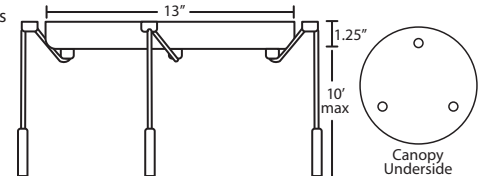

CORD SLEEVES:

If concealing the cord is desired, order our 0.25" dia. metal sleeves. Each sleeve is 18" long and may be field cut.

T118-SN Satin Nickel
T118-BR Bronze

ADDITIONAL STEM SECTIONS:

Additional connecting stems are available to increase overall length, up to a maximum 10'.

T203-SN or **T203-BR** 3" Section
T206-SN or **T206-BR** 6" Section
T212-SN or **T212-BR** 12" Section
T218-SN or **T218-BR** 18" Section

Project Information:

PENDANT OPTIONS:

1 Light Canopy

- Dome style (allows install without cutting cord), or Flat style

3 Light Round Canopy

- 3x stemhooks included

3 Light Linear Canopy

- 2x stemhooks included

3 Light Large Round Canopy

- 3x stemhooks included

3 Light Bar Canopy

- Some offset installation possible

6 Light Round Canopy

- 6x stemhooks included

Stem Pendant

- Flat style for incandescent, Dome style for CFL
- Swivel at canopy, suitable for sloped ceilings
- Includes 4 connectable sections (1x 3", 1x 6", 1x 12", 1x 18") plus telescoping piece for up to 3" adjustment