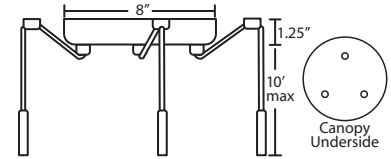

Stem-mount: 4 connectable stem sections (3", 6", 12" and 18" lengths) plus telescoping piece for up to 3" adjustment, 10' max. 5" Dia. canopy (with swivel) and stem sections are plated steel. Bronze or Satin Nickel.

CORD SLEEVES:

If concealing the cord is desired, order our 0.25" dia. metal sleeves. Each sleeve is 18" long and may be field cut.

T118-SN Satin Nickel
T118-BR Bronze

ADDITIONAL STEM SECTIONS:

Additional connecting stems are available to increase overall length, up to a maximum 10'.

T203-SN or **T203-BR** 3" Section
T206-SN or **T206-BR** 6" Section
T212-SN or **T212-BR** 12" Section
T218-SN or **T218-BR** 18" Section

Project Information:

PENDANT OPTIONS:

1 Light Canopy

- Dome style (allows install without cutting cord), or Flat style

3 Light Round Canopy

- 3x stemhooks included

3 Light Linear Canopy

- 2x stemhooks included

3 Light Large Round Canopy

- 3x stemhooks included

3 Light Bar Canopy

- Some offset installation possible