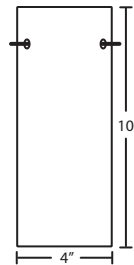

Stem-mount: 4 connectable stem sections (3", 6", 12" and 18" lengths) plus telescoping piece for up to 3" adjustment, 10' max. 5" Dia. canopy (with swivel) and stem sections are plated steel. Bronze or Satin Nickel.

MOUNTING

Installs directly to a 4" octagonal ceiling box. Suitable for sloped ceilings.

LABELS

UL or ETL Listed. Suitable for Damp Locations (interior use only).
Consult factory concerning lower wattage labeling for energy requirements.

Glass:

For ordering information, see next page

All dimensions provided are nominal.
Allowance must be made for dimensional tolerance in handcrafted glasses.

REV 7/10

ORDERING:

Cord Fixture	Decor	Lamping	Metal Finish
1JC 1 Lt. Dome	412307 Opal Matte	() 100W A19 Incand.	BR Bronze
1JT 1 Lt. Flat	412307A Opal-Cage A	F1 1x 26W TBX	SN Satin Nickel
3JB 3 Lt. Linear	412307B Opal-Cage B	X* 27W GU-24 max	
3JC 3 Lt. Round	412318 Amber Cloud	<i>F1 avail. on 1JC/1TC only</i>	
3JV 3 Lt. Bar	412319 Carrera	<i>*Lamp QTY</i>	
3JW 3 Lt. Lrg. Rnd.	412341 Garnet		
6JC 6 Lt. Round	412380 Amber Matte		
	412380A Amber-Cage A		
	412380B Amber-Cage B		
Stem Fixture			
1TC 1 Lt. CFL Dome	412386 Blue Cloud		
1TT 1 Lt. Flat	4123CE Ceylon		
	4123GX Onyx		
	4123HN Honey		
	4123VM Vanilla Matte		
	4123VMA Vanilla-Cage A		
	4123VMB Vanilla-Cage B		

CORD SLEEVES:

If concealing the cord is desired, order our 0.25" dia. metal sleeves. Each sleeve is 18" long and may be field cut.

T118-SN Satin Nickel
T118-BR Bronze

ADDITIONAL STEM SECTIONS:

Additional connecting stems are available to increase overall length, up to a maximum 10'.