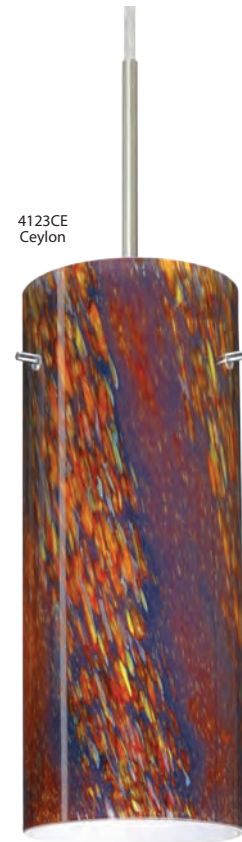

location:
DAMP
interior

SPECIFICATIONS:

DESCRIPTION

Cord-hung or stem-mount pendant with handcrafted glass diffuser.
LED Pendant also available, see website.

LAMPING

Standard is 100W A19 120V incandescent, suitable for dimming.
CFL: 26W 4-Pin CFL with non-dimming electronic ballast. 120V.
SB-CFL: Self-ballasted GU-24 lampholders. 27W max, 120V.
Lamps not included.

DIFFUSER

Shade shall be handcrafted glass of various decors. 4.0" Dia. x 10.0" H
Optional wireform cage is 0.125" dia. tubing with powder coat finish.

SUSPENSION

Cord-hung: 10' SVT-type cord, complete with 5" decorative sleeve at the socketholder. Jacket coordinates with metal finish. Available on 1, 3 or 6 light canopies, shown on next page. Plated stamped steel construction. Bronze or Satin Nickel.

Stem-mount: 4 connectable stem sections (3", 6", 12" and 18" lengths) plus telescoping piece for up to 3" adjustment, 10' max. 5" Dia. canopy (with swivel) and stem sections are plated steel. Bronze or Satin Nickel.

MOUNTING

Installs directly to a 4" octagonal ceiling box. Suitable for sloped ceilings.

LABELS

UL or ETL Listed. Suitable for Damp Locations (interior use only).
Consult factory concerning lower wattage labeling for energy requirements.