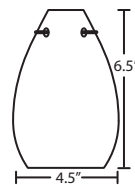

location:
DAMP
interior

SPECIFICATIONS:

DESCRIPTION

Cord-hung pendant with handcrafted glass diffuser.

LAMPING

B Series: 40W G16½ Candelabra base (E12) Incandescent 120V, or 50W Xenon. Lamps not included.

Q Series: 40W G9 Low-pressure Halogen 120V, *included*
Lamp is suitable for use in an open fixture.

Both options are dimmable with standard incandescent dimmer.

DIFFUSER

Shade shall be handcrafted glass of various decors. 4.5" Dia. x 6.5" H

CORD

Standard is 10' SVT-type, complete with 5" decorative sleeve at the socketholder. Jacket coordinates with metal finish. Longer 15' SVT cord length available, see next page.

CANOPIES

Available on 1, 3 or 6 light canopies, shown on next page. Plated stamped steel construction.

METAL FINISH

Canopy, glass retainer hardware and sleeve shall be finished in either Bronze or Satin Nickel.

MOUNTING

Installs directly to a 4" octagonal ceiling box. Suitable for sloped ceilings.

LABELS

UL or ETL Listed. Suitable for Damp Locations (interior use only). Consult factory concerning lower wattage labeling for energy requirements.

Glass:

For ordering information, see next page

All dimensions provided are nominal. Allowance must be made for dimensional tolerance in handcrafted glasses.

REV 7/10