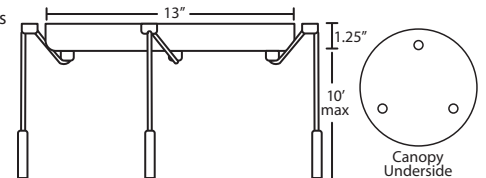

3 Light Large Round Canopy

- 3x stemhooks included