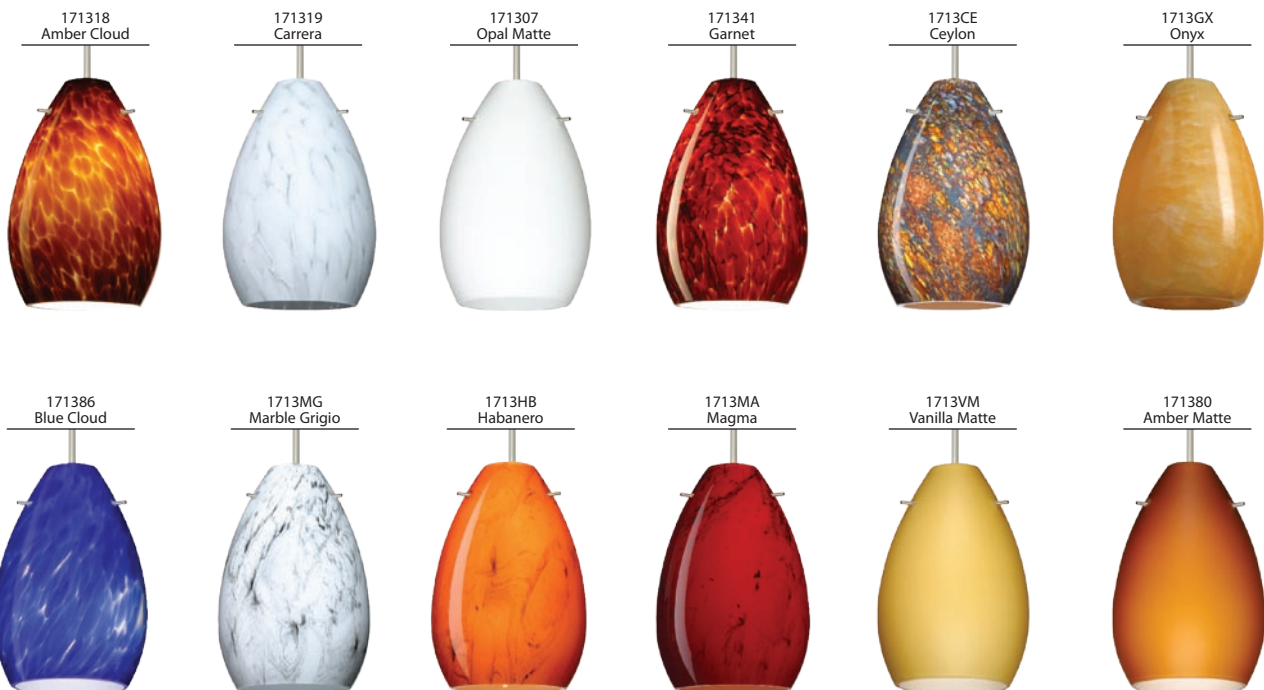

For ordering information, see next page

All dimensions provided are nominal. Allowance must be made for dimensional tolerance in handcrafted glasses.

REV 7/10