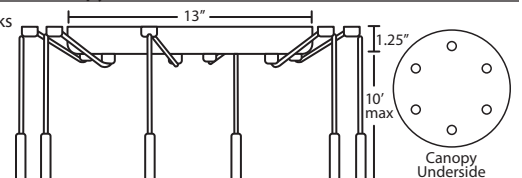

6 Light Round Canopy

- 6x stemhooks included

Project Information:

CORD SLEEVES:

If concealing the cord is desired, order our 0.25" dia. metal sleeves. Each sleeve is 18" long and may be field cut.

- **T118-SN** Satin Nickel
- **T118-BR** Bronze

LONGER CORD LENGTHS:

Longer cord length of 15' can be ordered. Add an "L" to the end of the item number, i.e. 1BC-4477CS-SNL.