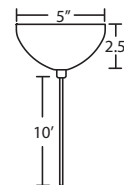

Also Available: Fixed-Connect Pendant

1XC 1 Light Pendant

NO CORD CUTTING REQUIRED

- Suitable for use on sloped ceilings
- 1x electronic 60W dimmable 120V transformer
- Installs to standard 4" octagonal junction box
- Bronze or Satin Nickel metal finishes
- **OPTIONAL:** 277V transformer
  For commercial applications, contact factory

3Ft. CORD LENGTH:
For 36" cord,
add an "3" to the end
of the item number,
i.e. 1XP-174352-SN3.

4Ft. CORD LENGTH:
For 48" cord,
add an "4" to the end
of the item number,
i.e. 1XP-174352-SN4.

15Ft. CORD LENGTH:
For longer 15' cord,
add an "L" to the end
of the item number,
i.e. 1XP-174352-SNL.

Project Information:

MORE MOUNTING OPTIONS:

- Besa quick-connect canopies, order separately
- 3Lt Linear: T23BQ   3Lt Round: T23XQ   3Lt Lrg. Rnd: T23XL   6Lt Round: T26XQ
- 1Lt Dome: T21MQ   3Lt Bar: T23VQ   4Lt Bar: T24VQ
- Besa Monorail system, order separately