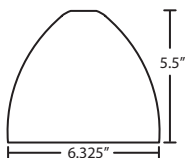

**DIFFUSER**

Shade shall be handcrafted glass of various decors.  
Diameter of 6.325" and height of 5.5"

**CORD**

Standard cord is 10' field-adjustable coaxial type with teflon jacket and decorative sleeve at the socketholder. Jacket tint coordinates with metal finish. Cords also available in 36", 48" or 15' lengths.

**Glass Dimensions:**

**For ordering information, see next page**

All dimensions provided are nominal.  
Allowance must be made for dimensional tolerance in handcrafted glasses.

**ORDERING:**

Quick-Connect Options	Decor	Metal Finish
<b>XP</b> Jack Only	<b>757007</b> Opal Matte	<b>BR</b> Bronze
<b>RXP</b> Rail-Ready	<b>757018</b> Amber Cloud	<b>SN</b> Satin Nickel
<b>1XP</b> 1 Lt. Flat Canopy	<b>757019</b> Carrera	
	<b>757041</b> Garnet	
	<b>757080</b> Amber Matte	
	<b>757086</b> Blue Cloud	
	<b>7570CE</b> Ceylon	
	<b>7570CF</b> Copper Foil	
	<b>7570GF</b> Gold Foil	
	<b>7570HB</b> Habanero	
	<b>7570HN</b> Honey	
	<b>7570HV</b> Halva	
	<b>7570MA</b> Magma	
	<b>7570MG</b> Marble Grigio	
	<b>7570SF</b> Silver Foil	
	<b>7570TA</b> Trans. Amethyst	
	<b>7570TB</b> Trans. Blue	
	<b>7570TG</b> Trans. Armagnac	
	<b>7570TO</b> Trans. Olive	
	<b>7570TR</b> Trans. Red	