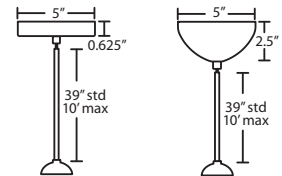

Cord-hung: 10' SJT-type cord. Jacket coordinates with metal finish. 5" Dia. canopy is stamped steel. Black or white powder-coat.

Stem-mount: 4 connectable stem sections (3", 6", 12" and 18" lengths) plus telescoping piece for up to 3" adjustment, 10' max. 5" Dia. canopy (with swivel) and stem sections are plated steel. Bronze or Satin Nickel

For ordering information, see next page

All dimensions provided are nominal. Allowance must be made for dimensional tolerance in handcrafted glasses.

REV 7/10

ORDERING:

<p><u>1x Cable Fixture</u> 1KX 1 Lt. Dome</p> <p><u>Stem Fixture</u> 1TC 1 Lt. CFL Dome 1TT 1 Lt. Flat</p> <p><u>Cord Fixture</u> 1VC 1 Lt. Dome 1VT 1 Lt. Flat</p>	<p><u>Decor</u> 420207 White 420231 Red Matte 420252 Marble 420280 Amber Matte 420283 Mocha 420287 Blue Matte 4202CH Cherry 4202GY Bicolor Green/Yellow 4202KR Chalk 4202OK Oak 4202OP Bicolor Orange/Pina 4202SL Solare 4202TN Titan 4202VM Vanilla Matte</p>	<p><u>Lamping</u> () 100W A19 Incand. F1 1x 18W TBX W1 18W GU-24 max <i>F1 on 1KX/1VC/1TC only</i></p>	<p><u>K/T Metal Finish</u> BR Bronze SN Satin Nickel</p> <p><u>V Metal Finish</u> BK Black WH White</p>
---	--	--	---

PENDANT OPTIONS:

Cable-hung

- 1x Cable, 1x Lampholder
- Suitable for sloped ceilings

Stem-mount Options

- Flat style for incandescent, Dome style for CFL
- Swivel at canopy, suitable for sloped ceilings
- Includes 4 connectable sections (1x 3", 1x 6", 1x 12", 1x 18") plus telescoping piece for up to 3" adjustment

Cord-hung Options

- Dome style or Flat style
- Suitable for sloped ceilings
- 10' SJT Cord
- Black or White finish

Project Information:

ADDITIONAL STEM SECTIONS:

Additional connecting stems are available to increase overall length, up to a maximum 10'.