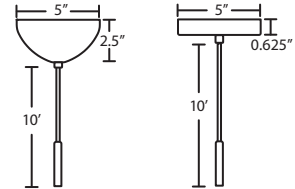

Cord-hung: 10' SJT-type cord. Jacket coordinates with metal finish. 5" Dia. canopy is stamped steel. Black or white powder-coat.

Stem-mount: 4 connectable stem sections (3", 6", 12" and 18" lengths) plus telescoping piece for up to 3" adjustment, 10' max. 5" Dia. canopy (with swivel) and stem sections are plated steel. Bronze or Satin Nickel

For ordering information, see next page

All dimensions provided are nominal. Allowance must be made for dimensional tolerance in handcrafted glasses.

REV 7/10

ORDERING:

<p><u>1x Cable Fixture</u> 1KX 1 Lt. Dome</p> <p><u>Stem Fixture</u> 1TC 1 Lt. CFL Dome 1TT 1 Lt. Flat</p> <p><u>Cord Fixture</u> 1VC 1 Lt. Dome 1VT 1 Lt. Flat</p>	<p><u>Decor</u> 420207 White 420231 Red Matte 420252 Marble 420280 Amber Matte 420283 Mocha 420287 Blue Matte 4202CH Cherry 4202GY Bicolor Green/Yellow 4202KR Chalk 4202OK Oak 4202OP Bicolor Orange/Pina 4202SL Solare 4202TN Titan 4202VM Vanilla Matte</p>	<p><u>Lamping</u> () 100W A19 Incand. F1 1x 18W TBX W1 18W GU-24 max <i>F1 on 1KX/1VC/1TC only</i></p>	<p><u>K/T Metal Finish</u> BR Bronze SN Satin Nickel</p> <p><u>V Metal Finish</u> BK Black WH White</p>
---	--	--	---

PENDANT OPTIONS:

Cable-hung

- 1x Cable, 1x Lampholder
- Suitable for sloped ceilings

Stem-mount Options

- Flat style for incandescent, Dome style for CFL
- Swivel at canopy, suitable for sloped ceilings
- Includes 4 connectable sections (1x 3", 1x 6", 1x 12", 1x 18") plus telescoping piece for up to 3" adjustment

Cord-hung Options

- Dome style or Flat style
- Suitable for sloped ceilings
- 10' SJT Cord
- Black or White finish

Project Information:

ADDITIONAL STEM SECTIONS:

Additional connecting stems are available to increase overall length, up to a maximum 10'.