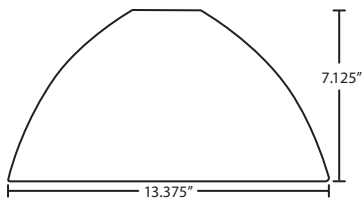

location:
DAMP
interior

SPECIFICATIONS:

DESCRIPTION

Cable-hung, cord-hung or stem-mount pendant with handcrafted glass diffuser.

LAMPING

Standard is 100W A19 120V incandescent, suitable for dimming.

CFL: 18W 4-Pin CFL with non-dimming electronic ballast. 120V.

SB-CFL: Self-ballasted GU-24 lampholders. 18W max, 120V.

Lamps not included.

DIFFUSER

Shade shall be handcrafted glass in various decors.

13.375" dia. x 7.125" H

SUSPENSION

Cable-hung: 1x 10' aircraft-quality stainless steel cable support with 10' AWM-type cord. Jacket tint coordinates with metal finish. 5" Dia. dome canopy is plated stamped steel. Bronze or Satin Nickel.

Cord-hung: 10' SJT-type cord. Jacket coordinates with metal finish. 5" Dia. canopy is stamped steel. Black or white powder-coat.

Stem-mount: 4 connectable stem sections (3", 6", 12" and 18" lengths) plus telescoping piece for up to 3" adjustment, 10' max. 5" Dia. canopy (with swivel) and stem sections are plated steel. Bronze or Satin Nickel

MOUNTING

Installs directly to a 4" octagonal ceiling box. Suitable for sloped ceilings.

LABELS

UL or ETL Listed. Suitable for Damp Locations (interior use only).

Consult factory concerning lower wattage labeling for energy requirements.

For ordering information, see next page

All dimensions provided are nominal. Allowance must be made for dimensional tolerance in handcrafted glasses.

REV 7/10