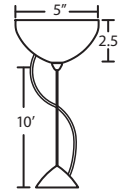

Cord-hung: 10' SJT-type cord. Jacket coordinates with metal finish. 5" Dia. canopy is stamped steel. Black or white powder-coat.

Stem-mount: 4 connectable stem sections (3", 6", 12" and 18" lengths) plus telescoping piece for up to 3" adjustment, 10' max. 5" Dia. canopy (with swivel) and stem sections are plated steel. Bronze or Satin Nickel

For ordering information, see next page

All dimensions provided are nominal. Allowance must be made for dimensional tolerance in handcrafted glasses.

REV 7/10

ORDERING:

<p><u>1x Cable Fixture</u> 1KX 1 Lt. Dome</p> <p><u>Stem Fixture</u> 1TC 1 Lt. CFL Dome 1TT 1 Lt. Flat</p> <p><u>Cord Fixture</u> 1VC 1 Lt. Dome 1VT 1 Lt. Flat</p>	<p><u>Decor</u> 420207 White 420231 Red Matte 420252 Marble 420280 Amber Matte 420283 Mocha 420287 Blue Matte 4202CH Cherry 4202GY Bicolor Green/Yellow 4202KR Chalk 4202OK Oak 4202OP Bicolor Orange/Pina 4202SL Solare 4202TN Titan 4202VM Vanilla Matte</p>	<p><u>Lamping</u> () 100W A19 Incand. F1 1x 18W TBX W1 18W GU-24 max <i>F1 on 1KX/1VC/1TC only</i></p>	<p><u>K/T Metal Finish</u> BR Bronze SN Satin Nickel</p> <p><u>V Metal Finish</u> BK Black WH White</p>
---	--	--	---

PENDANT OPTIONS:

Cable-hung

- 1x Cable, 1x Lampholder
- Suitable for sloped ceilings

Stem-mount Options

- Flat style for incandescent, Dome style for CFL
- Swivel at canopy, suitable for sloped ceilings
- Includes 4 connectable sections (1x 3", 1x 6", 1x 12", 1x 18") plus telescoping piece for up to 3" adjustment

- T203-SN** or **T203-BR** 3" Section
- T206-SN** or **T206-BR** 6" Section
- T212-SN** or **T212-BR** 12" Section
- T218-SN** or **T218-BR** 18" Section