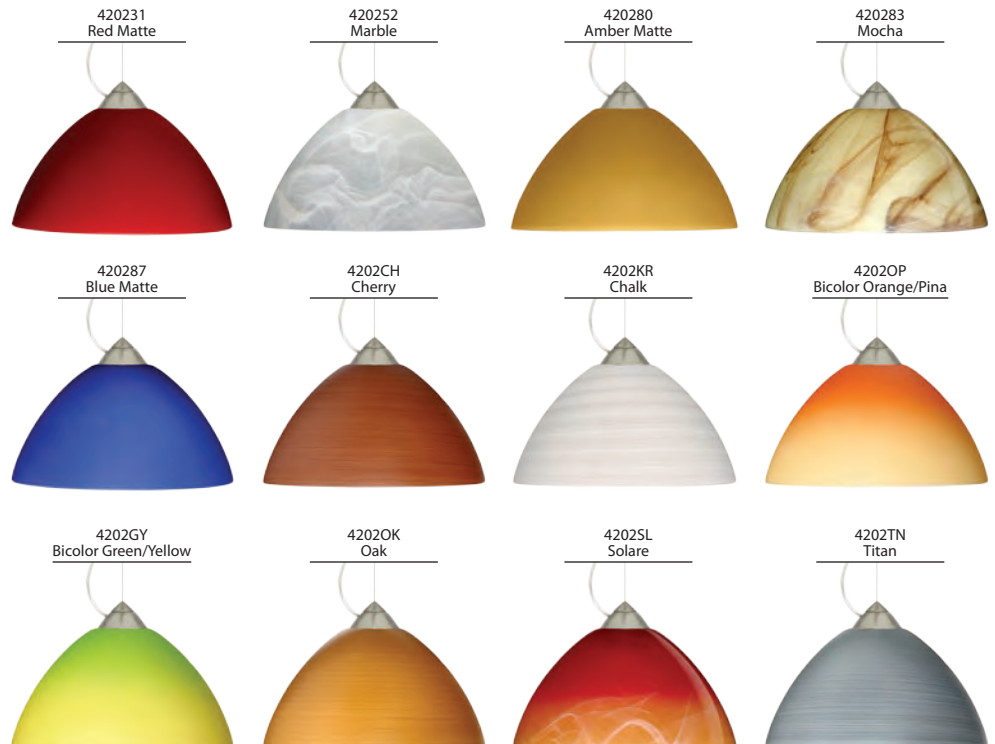

location:
DAMP
interior

SPECIFICATIONS:

DESCRIPTION

Cable-hung, cord-hung or stem-mount pendant with handcrafted glass diffuser.

LAMPING

Standard is 100W A19 120V incandescent, suitable for dimming.

CFL: 18W 4-Pin CFL with non-dimming electronic ballast. 120V.

SB-CFL: Self-ballasted GU-24 lampholders. 18W max, 120V.

Lamps not included.

DIFFUSER

Shade shall be handcrafted glass in various decors.

13.375" dia. x 7.125" H

SUSPENSION

Cable-hung: 1x 10' aircraft-quality stainless steel cable support with 10' AWM-type cord. Jacket tint coordinates with metal finish. 5" Dia. dome canopy is plated stamped steel. Bronze or Satin Nickel.

Cord-hung: 10' SJT-type cord. Jacket coordinates with metal finish. 5" Dia. canopy is stamped steel. Black or white powder-coat.

Stem-mount: 4 connectable stem sections (3", 6", 12" and 18" lengths) plus telescoping piece for up to 3" adjustment, 10' max. 5" Dia. canopy (with swivel) and stem sections are plated steel. Bronze or Satin Nickel

MOUNTING

Installs directly to a 4" octagonal ceiling box. Suitable for sloped ceilings.

LABELS

UL or ETL Listed. Suitable for Damp Locations (interior use only).

Consult factory concerning lower wattage labeling for energy requirements.

For ordering information, see next page

All dimensions provided are nominal. Allowance must be made for dimensional tolerance in handcrafted glasses.

REV 7/10