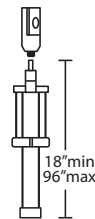

RXA Adjustable Pendant + Rail Adapter

READY FOR RAIL

- Easy cord adjuster, just squeeze and move up/down
- Pendant Shade and Cord/Socket Set, plus Rail Adapter
- 8' Field-adjustable bare silver-color braided cable
- Swivel/pivot feature, suitable for use on sloped ceilings
- Quick-Connect Jack provided
- Compatible with Besa Monorail System
- Bronze or Satin Nickel metal finishes