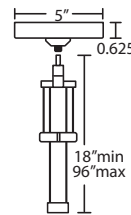

1XA Adjustable Pendant + Monopoint Flat Canopy

- Easy cord adjuster, just squeeze and move up/down
- Pendant Shade and Cord/Socket Set, plus Flat Canopy
- 1x electronic 60W dimmable transformer, fits partially in junction box
- 8' Field-adjustable bare silver-color braided cable
- Swivel/pivot feature, suitable for use on sloped ceilings
- Quick-Connect Jack provided
- Integral Quick-Connect adapter
- Bronze or Satin Nickel metal finishes