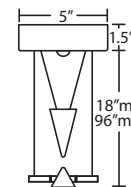

Also Available: Fixed-Connect Adj. Pendant

1AC 1 Light Adjustable Pendant

- Adjustable "pull up & down" feature utilizes a solid brass weight as a counter-balance.
- NOT suitable for use on sloped ceilings
- 1x electronic 60W dimmable 120V transformer
- 8' Silver-color braided cable
- Installs to standard 4" octagonal junction box
- Provided with 35W Halogen lamp
- Bronze or Brushed Steel metal finishes

Project Information:

MORE MOUNTING OPTIONS:

- Besa quick-connect canopies, order separately

3Lt Linear: T23BQ

3Lt Round: T23XQ

3Lt Lrg. Rnd: T23XL

6Lt Round: T26XQ

1Lt Dome: T21MQ

3Lt Bar: T23VQ

4Lt Bar: T24VQ

- Besa Monorail system, order separately