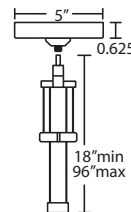

1XA Adjustable Pendant + Monopoint Flat Canopy

- Easy cord adjuster, just squeeze and move up/down
- Pendant Shade and Cord/Socket Set, plus Flat Canopy
- 1x electronic 60W dimmable transformer, fits partially in junction box
- 8' Field-adjustable bare silver-color braided cable
- Swivel/pivot feature, suitable for use on sloped ceilings
- Quick-Connect Jack provided
- Integral Quick-Connect adapter
- Bronze or Satin Nickel metal finishes