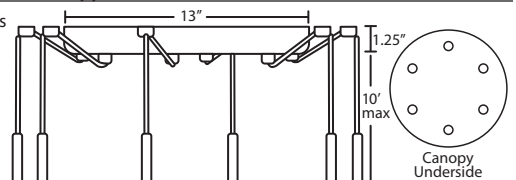

6 Light Round Canopy

- 6x stemhooks included