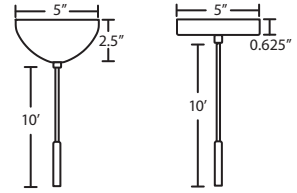

ORDERING:

Cord Fixture	Decor	Lamping	Metal Finish
1JC 1 Lt. Dome	477607 Opal Matte	( ) 100W A19 Incand.	BR Bronze
1JT 1 Lt. Flat	477619 Carrera	F1 1x 18W TBX	SN Satin Nickel
3JB 3 Lt. Linear	477699 Opal-Frost	X* 27W GU-24 max	
3JC 3 Lt. Round	4776VM Vanilla Matte	<i>F1 avail. on 1JC/1TC only</i>	
3JV 3 Lt. Bar		<i>*Lamp QTY</i>	
3JW 3 Lt. Lrg. Rnd.			
6JC 6 Lt. Round			

Stem Fixture
1TC 1 Lt. CFL Dome
1TT 1 Lt. Flat

PENDANT OPTIONS:

1 Light Canopy

- Dome style (allows install without cutting cord), or Flat style