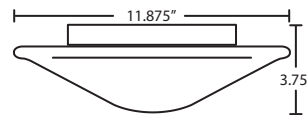

Luma 12 Slim: #9095

1	C	S	-	9	0	9	5	3	9	-	L
Fixture				Decor						Lamping	
1CS 1 Light				909539 Opal Glossy/Clear						D1 1x 13W Quad 120V	
										M1 1x 13W Quad 277V	
										V1 1x 13W GU-24 120V