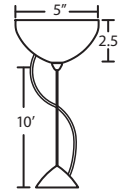

SB-CFL: Self-ballasted GU-24 lampholders. 27W max, 120V.

Lamps not included.

DIFFUSER

Shade shall be handcrafted glass in various decors.

Diameter of 14.5" and height of 11.375"

SUSPENSION

Cable-hung: 1x 10' aircraft-quality stainless steel cable support with 10' AWM-type cord. Jacket tint coordinates with metal finish. 5" Dia. dome canopy is plated stamped steel. Bronze or Satin Nickel.

Stem-mount: 4 connectable stem sections (3", 6", 12" and 18" lengths) plus telescoping piece for up to 3" adjustment, 10' max. 5" Dia. canopy (with swivel) and stem sections are plated steel. Bronze or Satin Nickel

REV 7/10

ORDERING:

| 1x Cable Fixture | Decor | Lamping | Metal Finish |
|---------------------------|-----------------------------|---------------------------|------------------------|
| 1KX 1 Lt. Dome | 477507 Opal Matte | () 150W A21 Incand. | BR Bronze |
| | 477519 Carrera | H1 1x 26W TBX | SN Satin Nickel |
| Stem Fixture | 477599 Opal-Frost | X1 27W GU-24 max | |
| 1TC 1 Lt. CFL Dome | 4775VM Vanilla Matte | <i>H1 on 1KX/1TC only</i> | |
| 1TT 1 Lt. Flat | | | |

PENDANT OPTIONS:

Cable-hung

- 1x Cable, 1x Lampholder
- Suitable for sloped ceilings

Stem-mount Options

- Flat style for incandescent, Dome style for CFL
- Swivel at canopy, suitable for sloped ceilings
- Includes 4 connectable sections (1x 3", 1x 6", 1x 12", 1x 18") plus telescoping piece for up to 3" adjustment