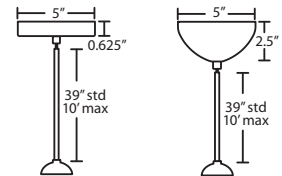

SB-CFL: Self-ballasted GU-24 lampholders. 27W max, 120V.

Lamps not included.

DIFFUSER

Shade shall be handcrafted glass in various decors.

Diameter of 14.5" and height of 11.375"

SUSPENSION

Cable-hung: 1x 10' aircraft-quality stainless steel cable support with 10' AWM-type cord. Jacket tint coordinates with metal finish. 5" Dia. dome canopy is plated stamped steel. Bronze or Satin Nickel.

Stem-mount: 4 connectable stem sections (3", 6", 12" and 18" lengths) plus telescoping piece for up to 3" adjustment, 10' max. 5" Dia. canopy (with swivel) and stem sections are plated steel. Bronze or Satin Nickel

PENDANT OPTIONS:

Cable-hung

- 1x Cable, 1x Lampholder
- Suitable for sloped ceilings

Stem-mount Options

- Flat style for incandescent, Dome style for CFL
- Swivel at canopy, suitable for sloped ceilings
- Includes 4 connectable sections (1x 3", 1x 6", 1x 12", 1x 18") plus telescoping piece for up to 3" adjustment

Project Information:

ADDITIONAL STEM SECTIONS:

Additional connecting stems are available to increase overall length, up to a maximum 10'.

- T203-SN** or **T203-BR** 3" Section
- T206-SN** or **T206-BR** 6" Section
- T212-SN** or **T212-BR** 12" Section
- T218-SN** or **T218-BR** 18" Section