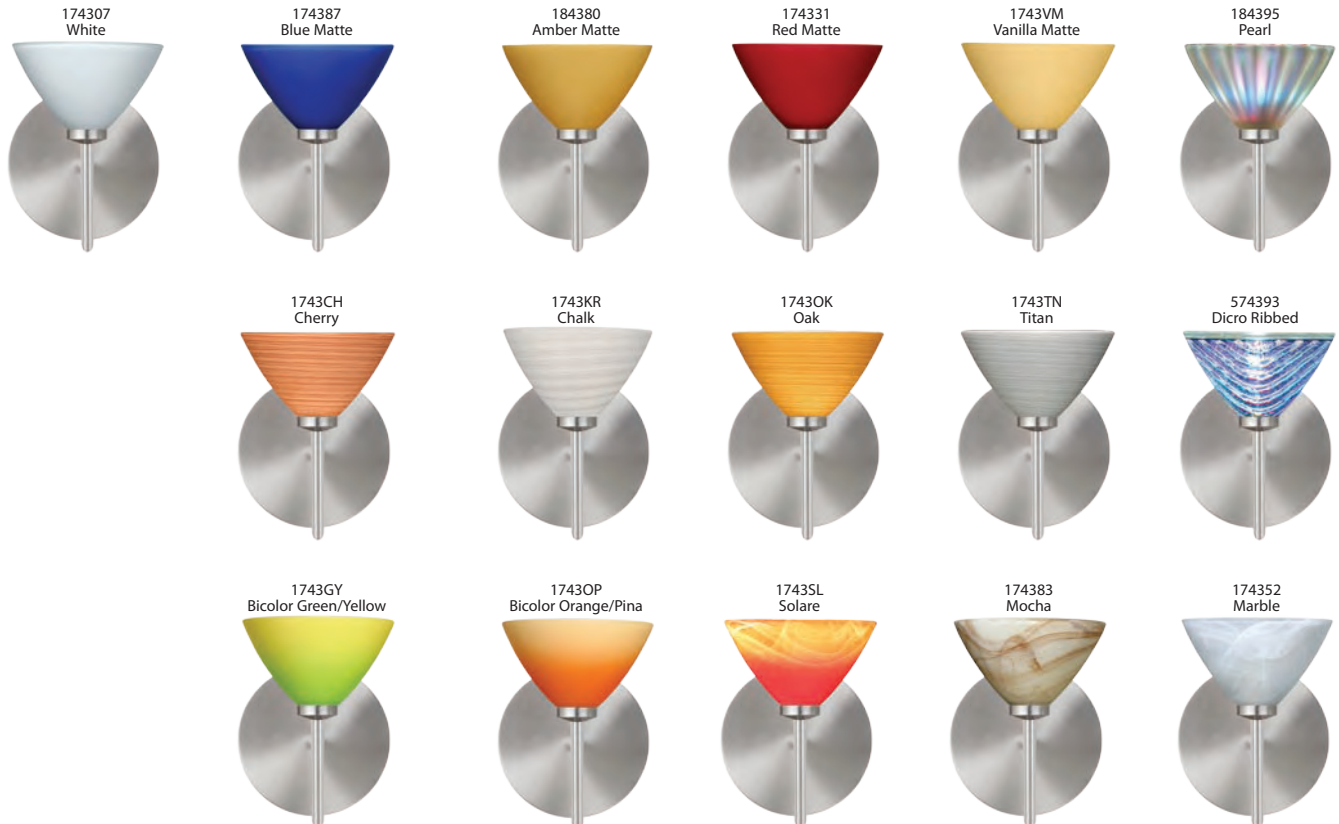

SPECIFICATIONS:

DESCRIPTION

2-4 light vanity luminaires featuring handcrafted glass.
Multilight version of 1SW Domi sconce.

LAMPING

40W Low-pressure G9 Halogen 120V lamps, included.
Suitable for use in an open fixture. Dimmable with
standard incandescent dimmer.

DIFFUSER

Shade shall be handcrafted glass of various decors.
5.0" Dia. x 2.875" H, spaced 7.875" apart on center.

CONSTRUCTION

Fixture utilizes metal arm assembly and stamped steel body, with plated
finish. Decorative finials can be removed for downlighting applications.
Decorative outlet box cover optional when not required.

METAL FINISH

Fixture shall be finished in Bronze, Polish Nickel or Satin Nickel.

MOUNTING

Installs directly to a 4" octagonal outlet box, with 1.75" left or right offset.
Canopy allows direct wiring without outlet box, where armored cable or
non-metallic sheathed cable is employed, and the decorative outlet box
cover is not required. Orient upward or downward, wall-mount only.

LABELS

UL or ETL Listed. Suitable for Damp Locations (interior use only).

For ordering information, see next page

All dimensions provided are nominal.
Allowance must be made for dimensional tolerance in handcrafted glasses.

REV 7/10