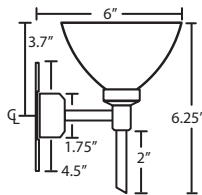

DIFFUSER

Shade shall be handcrafted glass of various decors.
5.0" Dia. x 2.875" H, spaced 7.875" apart on center.

CONSTRUCTION

Fixture utilizes metal arm assembly and stamped steel body, with plated
finish. Decorative finials can be removed for downlighting applications.
Decorative outlet box cover optional when not required.

METAL FINISH

Fixture shall be finished in Bronze, Polish Nickel or Satin Nickel.

MOUNTING

Installs directly to a 4" octagonal outlet box, with 1.75" left or right offset.
Canopy allows direct wiring without outlet box, where armored cable or
non-metallic sheathed cable is employed, and the decorative outlet box
cover is not required. Orient upward or downward, wall-mount only.

LABELS

UL or ETL Listed. Suitable for Damp Locations (interior use only).

For ordering information, see next page

All dimensions provided are nominal.
Allowance must be made for dimensional tolerance in handcrafted glasses.

2SW: 14.625" L

3SW: 22.5" L

4SW: 30.375" L

Canopy allows direct wiring without outlet box, where armored cable or non-metallic sheathed cable is employed, and the decorative outlet box cover is not required. Orient upward or downward, wall-mount only.