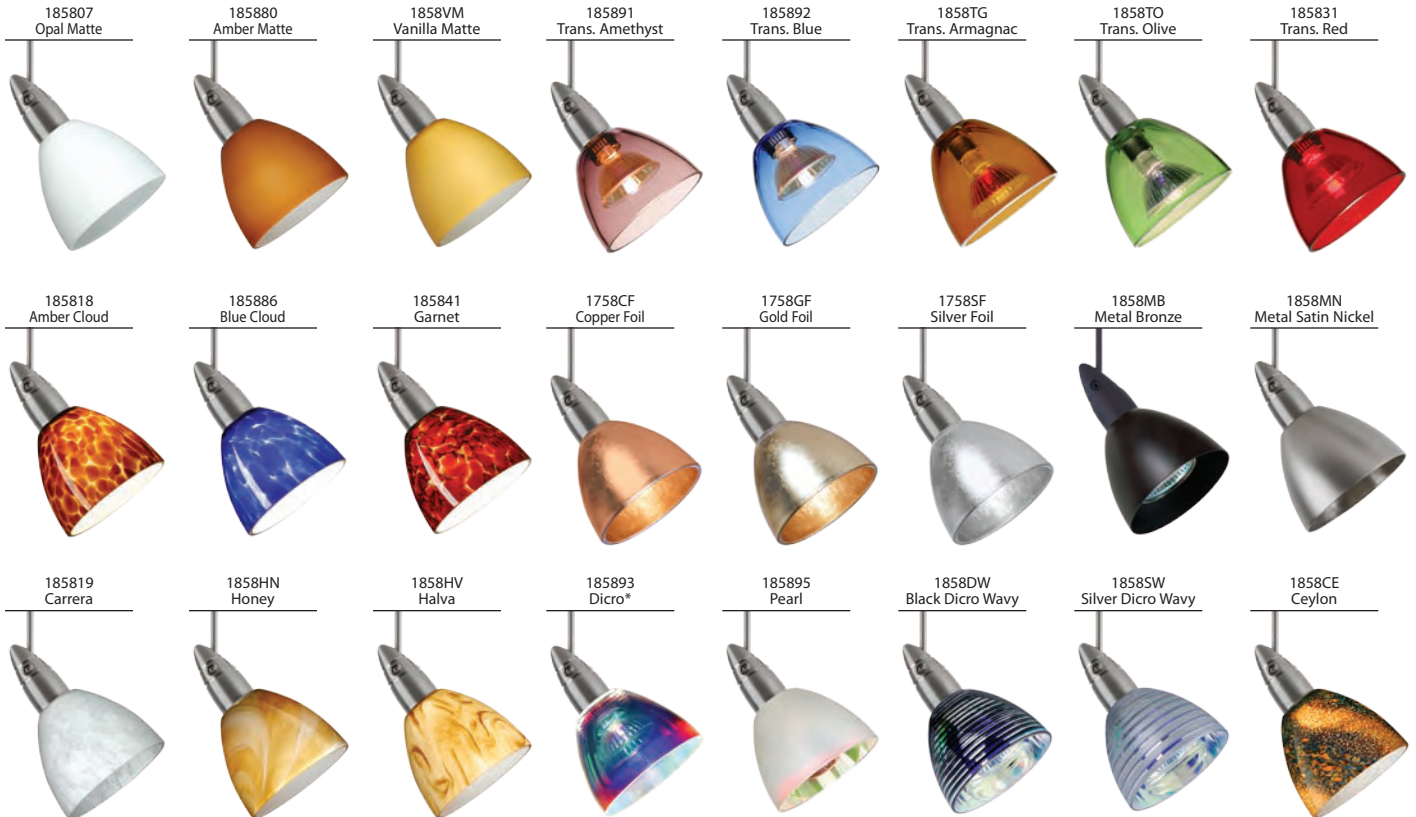

Integral Quick-Connect jack is compatible with Besa Rail Adapter, or Besa Quick-Connect canopies (order separately).

ELEMENT OPTIONS

Refer to next page. Available as either a Quick-Connect element only, with Rail Adapter for use with Besa Monorail, or with 1 light Quick-Connect canopy. Longer stem options are also available.

METAL FINISH

Available in Bronze or Satin Nickel.

LABELS

UL or ETL Listed. Suitable for Dry Locations (interior use only).

1858VB
Black Dicro Vine

For ordering information, see next page

All dimensions provided are nominal.
Allowance must be made for dimensional tolerance in handcrafted glasses.

*Dicro glass is shown lit.
Appears mirror-like when unlit.

REV 7/10

ORDERING:

Quick-Connect Options	Decor	Stem Options	Metal Finish
SP Jack Only	1758CF Copper Foil	() Standard	BR Bronze
RSP Rail-Ready	1758GF Gold Foil	SP06 6"	SN Satin Nickel
1SP 1 Lt Flat	1758SF Silver Foil	SP12 12"	
	185807 Opal Matte	SP18 18"	
	185818 Amber Cloud		
	185819 Carrera		
	185831 Trans. Red		
	185841 Garnet		
	185880 Amber Matte		
	185886 Blue Cloud		
	185891 Trans. Amethyst		
	185892 Trans. Blue		
	185893 Dicro		
	185895 Pearl		
	1858CE Ceylon		
	1858DW Black Dicro Wavy		
	1858HN Honey		
	1858HV Halva		
	1858MB Metal Bronze		
	1858MN Metal Satin Nickel		
	1858SW Silver Dicro Wavy		
	1858TG Trans. Armagnac		
	1858TO Trans. Olive		
	1858VB Black Dicro Vine		
	1858VM Vanilla Matte		