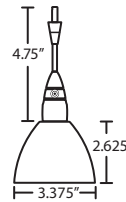

For ordering information, see next page

All dimensions provided are nominal.
Allowance must be made for dimensional tolerance in handcrafted glasses.

*Dicro glass is shown lit.
Appears mirror-like when unlit.

REV 7/10