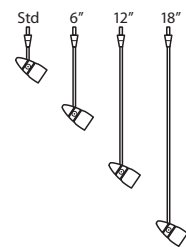

SPOTLIGHT OPTIONS:

SP Spotlight Element Only

- Spotlight Fixture with Shade
- Quick-Connect Jack integral
- Compatible with Besa Canopies and Rail Adapter

RSP Spotlight + Rail Adapter

READY FOR RAIL

- Spotlight Fixture with Shade, plus Rail Adapter
- Quick-Connect Jack integral
- Compatible with Besa Monorail System

1SP Spotlight + Monopoint Flat Canopy

- Spotlight Fixture with Shade, plus Flat Canopy
- Quick-Connect Jack integral
- Integral Quick-Connect adapter
- 1x electronic 60W transformer fits partially in junction box

Longer Stem Options

Besa spotlights have a standard stem 1.5" long. For a spotlight with a longer drop, order a stem length of 6", 12" or 18".

Note: These are NOT field installable. The complete unit is built at the factory.

Available options are

- **SP06** 6" stem adds 3.625" to overall length
- **SP12** 12" stem adds 9.625" to overall length
- **SP18** 18" stem adds 15.625" to overall length

Project Information: