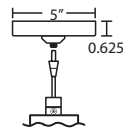

1SP Spotlight + Monopoint Flat Canopy

- Spotlight Fixture with Shade, plus Flat Canopy
- Quick-Connect Jack integral
- Integral Quick-Connect adapter
- 1x electronic 60W transformer fits partially in junction box

Longer Stem Options

Besa spotlights have a standard stem 1.5" long. For a spotlight with a longer drop, order a stem length of 6", 12" or 18".

Note: These are NOT field installable. The complete unit is built at the factory.

Available options are

- **SP06** 6" stem adds 3.625" to overall length
- **SP12** 12" stem adds 9.625" to overall length
- **SP18** 18" stem adds 15.625" to overall length