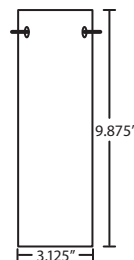

Glass:

For ordering information, see next page

All dimensions provided are nominal.
Allowance must be made for dimensional tolerance in handcrafted glasses.

REV 7/10