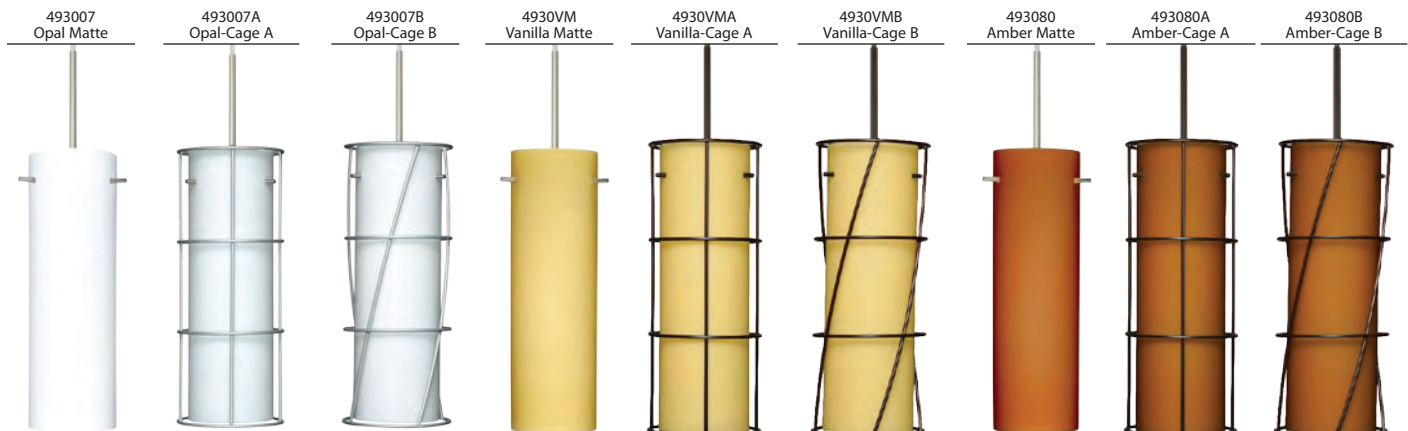

location:
DAMP
interior

SPECIFICATIONS:

DESCRIPTION

Cord-hung pendant with handcrafted glass diffuser.

LAMPING

B Series: 40W B10 Candelabra base (E12) Incandescent 120V, or 50W Xenon. Lamps not included.

Q Series: 40W G9 Low-pressure Halogen 120V, *included*
Lamp is suitable for use in an open fixture.

METAL FINISH

Canopy, glass retainer hardware and sleeve shall be finished in either Bronze or Satin Nickel.

MOUNTING

Installs directly to a 4" octagonal ceiling box.
Suitable for sloped ceilings.

LABELS

UL or ETL Listed. Suitable for
Damp Locations (interior use only).
Consult factory concerning lower wattage
labeling for energy requirements.

4930CE
Ceylon

493086
Blue Cloud

493019
Carrera

4930HN
Honey

493018
Amber Cloud

493041
Garnet

Glass:

For ordering information, see next page

All dimensions provided are nominal.
Allowance must be made for dimensional tolerance in handcrafted glasses.

REV 7/10

ORDERING:

B Series: E12 Lamp	Decor	Metal Finish
1BC 1 Lt. Dome	493007 Opal Matte	BR Bronze
1BT 1 Lt. Flat	493007A Opal-Cage A	SN Satin Nickel
3BB 3 Lt. Linear	493007B Opal-Cage B	
3BC 3 Lt. Round	493018 Amber Cloud	
3BV 3 Lt. Bar	493019 Carrera	
3BW 3 Lt. Lrg. Rnd.	493041 Garnet	
6BC 6 Lt. Round	493080 Amber Matte	
	493080A Amber-Cage A	
	493080B Amber-Cage B	
<u>Q Series: Halogen</u>		
1QC 1 Lt. Dome	493086 Blue Cloud	
1QT 1 Lt. Flat	4930CE Ceylon	
3QB 3 Lt. Linear	4930HN Honey	
3QC 3 Lt. Round	4930VM Vanilla Matte	
3QV 3 Lt. Bar	4930VMA Vanilla-Cage A	
3QW 3 Lt. Lrg. Rnd.	4930VMB Vanilla-Cage B	
6QC 6 Lt. Round		