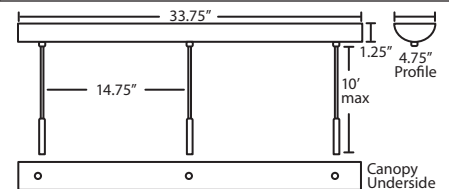

METAL FINISH

Canopy, glass retainer hardware and sleeve shall be finished in either Bronze or Satin Nickel.

MOUNTING

Installs directly to a 4" octagonal ceiling box.
Suitable for sloped ceilings.

LABELS

UL or ETL Listed. Suitable for
Damp Locations (interior use only).
Consult factory concerning lower wattage
labeling for energy requirements.

All dimensions provided are nominal.
Allowance must be made for dimensional tolerance in handcrafted glasses.

REV 7/10

ORDERING:

B Series: E12 Lamp	Decor	Metal Finish
1BC 1 Lt. Dome	493007 Opal Matte	BR Bronze
1BT 1 Lt. Flat	493007A Opal-Cage A	SN Satin Nickel
3BB 3 Lt. Linear	493007B Opal-Cage B	
3BC 3 Lt. Round	493018 Amber Cloud	
3BV 3 Lt. Bar	493019 Carrera	
3BW 3 Lt. Lrg. Rnd.	493041 Garnet	
6BC 6 Lt. Round	493080 Amber Matte	
	493080A Amber-Cage A	
	493080B Amber-Cage B	
<u>Q Series: Halogen</u>		
1QC 1 Lt. Dome	493086 Blue Cloud	
1QT 1 Lt. Flat	4930CE Ceylon	
3QB 3 Lt. Linear	4930HN Honey	
3QC 3 Lt. Round	4930VM Vanilla Matte	
3QV 3 Lt. Bar	4930VMA Vanilla-Cage A	
3QW 3 Lt. Lrg. Rnd.	4930VMB Vanilla-Cage B	
6QC 6 Lt. Round		

PENDANT OPTIONS:

1 Light Canopy

- Dome style (allows install without cutting cord), or Flat style

3 Light Round Canopy

- 3x stemhooks included

3 Light Linear Canopy

- 2x stemhooks included

3 Light Large Round Canopy

- 3x stemhooks included

3 Light Bar Canopy

- Some offset installation possible

6 Light Round Canopy

- 6x stemhooks included

Project Information:

CORD SLEEVES:

If concealing the cord is desired, order our 0.25" dia. metal sleeves. Each sleeve is 18" long and may be field cut.