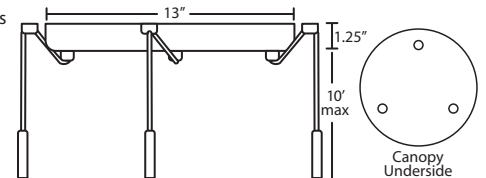

METAL FINISH

Canopy, glass retainer hardware and sleeve shall be finished in either Bronze or Satin Nickel.

MOUNTING

Installs directly to a 4" octagonal ceiling box.
Suitable for sloped ceilings.

LABELS

UL or ETL Listed. Suitable for
Damp Locations (interior use only).
Consult factory concerning lower wattage
labeling for energy requirements.

All dimensions provided are nominal.
Allowance must be made for dimensional tolerance in handcrafted glasses.

REV 7/10

ORDERING:

B Series: E12 Lamp	Decor	Metal Finish
1BC 1 Lt. Dome	493007 Opal Matte	BR Bronze
1BT 1 Lt. Flat	493007A Opal-Cage A	SN Satin Nickel
3BB 3 Lt. Linear	493007B Opal-Cage B	
3BC 3 Lt. Round	493018 Amber Cloud	
3BV 3 Lt. Bar	493019 Carrera	
3BW 3 Lt. Lrg. Rnd.	493041 Garnet	
6BC 6 Lt. Round	493080 Amber Matte	
	493080A Amber-Cage A	
	493080B Amber-Cage B	
<u>Q Series: Halogen</u>		
1QC 1 Lt. Dome	493086 Blue Cloud	
1QT 1 Lt. Flat	4930CE Ceylon	
3QB 3 Lt. Linear	4930HN Honey	
3QC 3 Lt. Round	4930VM Vanilla Matte	
3QV 3 Lt. Bar	4930VMA Vanilla-Cage A	
3QW 3 Lt. Lrg. Rnd.	4930VMB Vanilla-Cage B	
6QC 6 Lt. Round		

PENDANT OPTIONS:

1 Light Canopy

- Dome style (allows install without cutting cord), or Flat style

3 Light Round Canopy

- 3x stemhooks included

3 Light Linear Canopy

- 2x stemhooks included

3 Light Large Round Canopy

- 3x stemhooks included

3 Light Bar Canopy

- Some offset installation possible

6 Light Round Canopy

- 6x stemhooks included

Project Information:

CORD SLEEVES:

If concealing the cord is desired, order our 0.25" dia. metal sleeves. Each sleeve is 18" long and may be field cut.