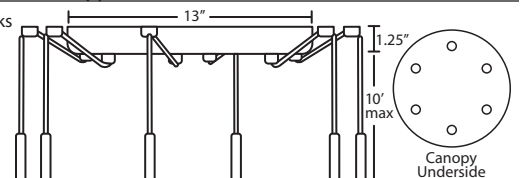

METAL FINISH

Canopy, glass retainer hardware and sleeve shall be finished in either Bronze or Satin Nickel.

MOUNTING

Installs directly to a 4" octagonal ceiling box.
Suitable for sloped ceilings.

LABELS

UL or ETL Listed. Suitable for
Damp Locations (interior use only).
Consult factory concerning lower wattage
labeling for energy requirements.

PENDANT OPTIONS:

1 Light Canopy

- Dome style (allows install without cutting cord), or Flat style

3 Light Round Canopy

- 3x stemhooks included

3 Light Linear Canopy

- 2x stemhooks included

3 Light Large Round Canopy

- 3x stemhooks included

3 Light Bar Canopy

- Some offset installation possible

6 Light Round Canopy

- 6x stemhooks included

Project Information:

CORD SLEEVES:

If concealing the cord is desired, order our 0.25" dia. metal sleeves. Each sleeve is 18" long and may be field cut.

T118-SN Satin Nickel
T118-BR Bronze

LONGER CORD LENGTHS:

Longer cord length of 15' can be ordered. Add an "L" to the end of the item number, i.e. 1BC-4477CS-SNL.