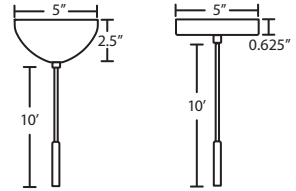

All dimensions provided are nominal.
Allowance must be made for dimensional tolerance in handcrafted glasses.

REV 7/10

ORDERING:

B Series: E12 Lamp	Decor	Metal Finish
1BC 1 Lt. Dome	493007 Opal Matte	BR Bronze
1BT 1 Lt. Flat	493007A Opal-Cage A	SN Satin Nickel
3BB 3 Lt. Linear	493007B Opal-Cage B	
3BC 3 Lt. Round	493018 Amber Cloud	
3BV 3 Lt. Bar	493019 Carrera	
3BW 3 Lt. Lrg. Rnd.	493041 Garnet	
6BC 6 Lt. Round	493080 Amber Matte	
	493080A Amber-Cage A	
	493080B Amber-Cage B	
<u>Q Series: Halogen</u>		
1QC 1 Lt. Dome	493086 Blue Cloud	
1QT 1 Lt. Flat	4930CE Ceylon	
3QB 3 Lt. Linear	4930HN Honey	
3QC 3 Lt. Round	4930VM Vanilla Matte	
3QV 3 Lt. Bar	4930VMA Vanilla-Cage A	
3QW 3 Lt. Lrg. Rnd.	4930VMB Vanilla-Cage B	
6QC 6 Lt. Round		

PENDANT OPTIONS:

1 Light Canopy

- Dome style (allows install without cutting cord), or Flat style

3 Light Round Canopy

- 3x stemhooks included

3 Light Linear Canopy

- 2x stemhooks included

3 Light Large Round Canopy

- 3x stemhooks included

3 Light Bar Canopy

- Some offset installation possible

6 Light Round Canopy

- 6x stemhooks included

Project Information:

CORD SLEEVES:

If concealing the cord is desired, order our 0.25" dia. metal sleeves. Each sleeve is 18" long and may be field cut.