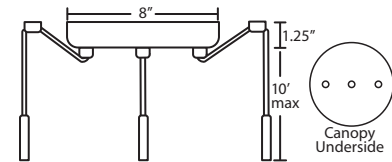

METAL FINISH

Canopy, glass retainer hardware and sleeve shall be finished in either Bronze or Satin Nickel.

MOUNTING

Installs directly to a 4" octagonal ceiling box.
Suitable for sloped ceilings.

LABELS

UL or ETL Listed. Suitable for
Damp Locations (interior use only).
Consult factory concerning lower wattage
labeling for energy requirements.

All dimensions provided are nominal.
Allowance must be made for dimensional tolerance in handcrafted glasses.

REV 7/10

ORDERING:

B Series: E12 Lamp	Decor	Metal Finish
1BC 1 Lt. Dome	493007 Opal Matte	BR Bronze
1BT 1 Lt. Flat	493007A Opal-Cage A	SN Satin Nickel
3BB 3 Lt. Linear	493007B Opal-Cage B	
3BC 3 Lt. Round	493018 Amber Cloud	
3BV 3 Lt. Bar	493019 Carrera	
3BW 3 Lt. Lrg. Rnd.	493041 Garnet	
6BC 6 Lt. Round	493080 Amber Matte	
	493080A Amber-Cage A	
	493080B Amber-Cage B	
<u>Q Series: Halogen</u>		
1QC 1 Lt. Dome	493086 Blue Cloud	
1QT 1 Lt. Flat	4930CE Ceylon	
3QB 3 Lt. Linear	4930HN Honey	
3QC 3 Lt. Round	4930VM Vanilla Matte	
3QV 3 Lt. Bar	4930VMA Vanilla-Cage A	
3QW 3 Lt. Lrg. Rnd.	4930VMB Vanilla-Cage B	
6QC 6 Lt. Round		

PENDANT OPTIONS:

1 Light Canopy

- Dome style (allows install without cutting cord), or Flat style

3 Light Round Canopy

- 3x stemhooks included

3 Light Linear Canopy

- 2x stemhooks included

3 Light Large Round Canopy

- 3x stemhooks included

3 Light Bar Canopy

- Some offset installation possible

6 Light Round Canopy

- 6x stemhooks included

Project Information:

CORD SLEEVES:

If concealing the cord is desired, order our 0.25" dia. metal sleeves. Each sleeve is 18" long and may be field cut.