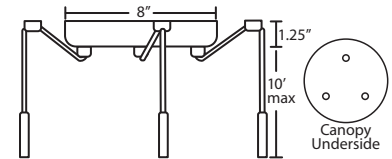

METAL FINISH

Canopy, glass retainer hardware and sleeve shall be finished in either Bronze or Satin Nickel.

MOUNTING

Installs directly to a 4" octagonal ceiling box.
Suitable for sloped ceilings.

LABELS

UL or ETL Listed. Suitable for
Damp Locations (interior use only).
Consult factory concerning lower wattage
labeling for energy requirements.

All dimensions provided are nominal.
Allowance must be made for dimensional tolerance in handcrafted glasses.

REV 7/10

ORDERING:

B Series: E12 Lamp	Decor	Metal Finish
1BC 1 Lt. Dome	493007 Opal Matte	BR Bronze
1BT 1 Lt. Flat	493007A Opal-Cage A	SN Satin Nickel
3BB 3 Lt. Linear	493007B Opal-Cage B	
3BC 3 Lt. Round	493018 Amber Cloud	
3BV 3 Lt. Bar	493019 Carrera	
3BW 3 Lt. Lrg. Rnd.	493041 Garnet	
6BC 6 Lt. Round	493080 Amber Matte	
	493080A Amber-Cage A	
	493080B Amber-Cage B	
<u>Q Series: Halogen</u>		
1QC 1 Lt. Dome	493086 Blue Cloud	
1QT 1 Lt. Flat	4930CE Ceylon	
3QB 3 Lt. Linear	4930HN Honey	
3QC 3 Lt. Round	4930VM Vanilla Matte	
3QV 3 Lt. Bar	4930VMA Vanilla-Cage A	
3QW 3 Lt. Lrg. Rnd.	4930VMB Vanilla-Cage B	
6QC 6 Lt. Round		

PENDANT OPTIONS:

1 Light Canopy

- Dome style (allows install without cutting cord), or Flat style

3 Light Round Canopy

- 3x stemhooks included

3 Light Linear Canopy

- 2x stemhooks included

3 Light Large Round Canopy

- 3x stemhooks included

3 Light Bar Canopy

- Some offset installation possible

6 Light Round Canopy

- 6x stemhooks included

Project Information:

CORD SLEEVES:

If concealing the cord is desired, order our 0.25" dia. metal sleeves. Each sleeve is 18" long and may be field cut.