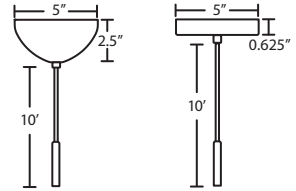

Glass:

For ordering information, see next page

All dimensions provided are nominal. Allowance must be made for dimensional tolerance in handcrafted glasses.

ORDERING:

B Series: E12 Lamp	Decor	Metal Finish
1BC 1 Lt. Dome	150907 Opal Matte	BR Bronze
1BT 1 Lt. Flat	150918 Amber Cloud	SN Satin Nickel
3BB 3 Lt. Linear	150919 Carrera	
3BC 3 Lt. Round	150941 Garnet	
3BV 3 Lt. Bar	150980 Amber Matte	
3BW 3 Lt. Lrg. Rnd.	150986 Blue Cloud	
6BC 6 Lt. Round	1509CE Ceylon	
	1509CH Cherry	
	1509CM Cobalt Blue Matte	
Q Series: Halogen	1509HN Honey	
1QC 1 Lt. Dome	1509KR Chalk	
1QT 1 Lt. Flat	1509OK Oak	
3QB 3 Lt. Linear	1509RM Ruby Matte	
3QC 3 Lt. Round	1509TN Titan	
3QV 3 Lt. Bar	1509VM Vanilla Matte	
3QW 3 Lt. Lrg. Rnd.		
6QC 6 Lt. Round		

PENDANT OPTIONS:

1 Light Canopy

- Dome style (allows install without cutting cord), or Flat style

3 Light Round Canopy

- 3x stemhooks included

3 Light Linear Canopy

- 2x stemhooks included

3 Light Large Round Canopy

- 3x stemhooks included

3 Light Bar Canopy

- Some offset installation possible

6 Light Round Canopy

- 6x stemhooks included

Project Information:

CORD SLEEVES:

If concealing the cord is desired, order our 0.25" dia. metal sleeves. Each sleeve is 18" long and may be field cut.