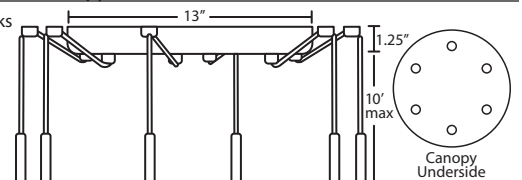

PENDANT OPTIONS:

1 Light Canopy

- Dome style (allows install without cutting cord), or Flat style

3 Light Round Canopy

- 3x stemhooks included

3 Light Linear Canopy

- 2x stemhooks included

3 Light Large Round Canopy

- 3x stemhooks included

3 Light Bar Canopy

- Some offset installation possible

6 Light Round Canopy

- 6x stemhooks included

Project Information:

CORD SLEEVES:

If concealing the cord is desired, order our 0.25" dia. metal sleeves. Each sleeve is 18" long and may be field cut.

- T118-SN** Satin Nickel
- T118-BR** Bronze

LONGER CORD LENGTHS:

Longer cord length of 15' can be ordered. Add an "L" to the end of the item number, i.e. 1BC-4477CS-SNL.