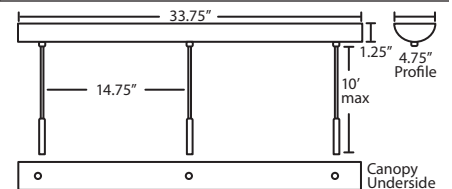

Glass:

For ordering information, see next page

All dimensions provided are nominal. Allowance must be made for dimensional tolerance in handcrafted glasses.

ORDERING:

B Series: E12 Lamp	Decor	Metal Finish
1BC 1 Lt. Dome	150907 Opal Matte	BR Bronze
1BT 1 Lt. Flat	150918 Amber Cloud	SN Satin Nickel
3BB 3 Lt. Linear	150919 Carrera	
3BC 3 Lt. Round	150941 Garnet	
3BV 3 Lt. Bar	150980 Amber Matte	
3BW 3 Lt. Lrg. Rnd.	150986 Blue Cloud	
6BC 6 Lt. Round	1509CE Ceylon	
	1509CH Cherry	
	1509CM Cobalt Blue Matte	
Q Series: Halogen	1509HN Honey	
1QC 1 Lt. Dome	1509KR Chalk	
1QT 1 Lt. Flat	1509OK Oak	
3QB 3 Lt. Linear	1509RM Ruby Matte	
3QC 3 Lt. Round	1509TN Titan	
3QV 3 Lt. Bar	1509VM Vanilla Matte	
3QW 3 Lt. Lrg. Rnd.		
6QC 6 Lt. Round		

PENDANT OPTIONS:

1 Light Canopy

- Dome style (allows install without cutting cord), or Flat style

3 Light Round Canopy

- 3x stemhooks included

3 Light Linear Canopy

- 2x stemhooks included

3 Light Large Round Canopy

- 3x stemhooks included

3 Light Bar Canopy

- Some offset installation possible

6 Light Round Canopy

- 6x stemhooks included

Project Information:

CORD SLEEVES:

If concealing the cord is desired, order our 0.25" dia. metal sleeves. Each sleeve is 18" long and may be field cut.