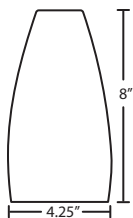

Both options are dimmable with standard incandescent dimmer.

DIFFUSER

Shade shall be handcrafted glass of various decors. 4.25" Dia. x 8.0" H

CORD

Standard is 10' SVT-type, complete with 5" decorative sleeve at the socketholder. Jacket coordinates with metal finish. Longer 15' SVT cord length available, see next page.

MOUNTING

Installs directly to a 4" octagonal ceiling box. Suitable for sloped ceilings.

LABELS

UL or ETL Listed. Suitable for Damp Locations (interior use only). Consult factory concerning lower wattage labeling for energy requirements.

Glass:

For ordering information, see next page

All dimensions provided are nominal. Allowance must be made for dimensional tolerance in handcrafted glasses.

ORDERING:

B Series: E12 Lamp	Decor	Metal Finish
1BC 1 Lt. Dome	150907 Opal Matte	BR Bronze
1BT 1 Lt. Flat	150918 Amber Cloud	SN Satin Nickel
3BB 3 Lt. Linear	150919 Carrera	
3BC 3 Lt. Round	150941 Garnet	
3BV 3 Lt. Bar	150980 Amber Matte	
3BW 3 Lt. Lrg. Rnd.	150986 Blue Cloud	
6BC 6 Lt. Round	1509CE Ceylon	
	1509CH Cherry	
	1509CM Cobalt Blue Matte	
Q Series: Halogen	1509HN Honey	
1QC 1 Lt. Dome	1509KR Chalk	
1QT 1 Lt. Flat	1509OK Oak	
3QB 3 Lt. Linear	1509RM Ruby Matte	
3QC 3 Lt. Round	1509TN Titan	
3QV 3 Lt. Bar	1509VM Vanilla Matte	
3QW 3 Lt. Lrg. Rnd.		
6QC 6 Lt. Round		

- T118-SN** Satin Nickel
- T118-BR** Bronze

LONGER CORD LENGTHS:

Longer cord length of 15' can be ordered. Add an "L" to the end of the item number, i.e. 1BC-4477CS-SNL.