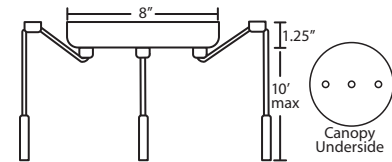

Glass:

For ordering information, see next page

All dimensions provided are nominal. Allowance must be made for dimensional tolerance in handcrafted glasses.

ORDERING:

B Series: E12 Lamp	Decor	Metal Finish
1BC 1 Lt. Dome	150907 Opal Matte	BR Bronze
1BT 1 Lt. Flat	150918 Amber Cloud	SN Satin Nickel
3BB 3 Lt. Linear	150919 Carrera	
3BC 3 Lt. Round	150941 Garnet	
3BV 3 Lt. Bar	150980 Amber Matte	
3BW 3 Lt. Lrg. Rnd.	150986 Blue Cloud	
6BC 6 Lt. Round	1509CE Ceylon	
	1509CH Cherry	
	1509CM Cobalt Blue Matte	
Q Series: Halogen	1509HN Honey	
1QC 1 Lt. Dome	1509KR Chalk	
1QT 1 Lt. Flat	1509OK Oak	
3QB 3 Lt. Linear	1509RM Ruby Matte	
3QC 3 Lt. Round	1509TN Titan	
3QV 3 Lt. Bar	1509VM Vanilla Matte	
3QW 3 Lt. Lrg. Rnd.		
6QC 6 Lt. Round		

PENDANT OPTIONS:

1 Light Canopy

- Dome style (allows install without cutting cord), or Flat style

3 Light Round Canopy

- 3x stemhooks included

3 Light Linear Canopy

- 2x stemhooks included

3 Light Large Round Canopy

- 3x stemhooks included

3 Light Bar Canopy

- Some offset installation possible

6 Light Round Canopy

- 6x stemhooks included

Project Information:

CORD SLEEVES:

If concealing the cord is desired, order our 0.25" dia. metal sleeves. Each sleeve is 18" long and may be field cut.