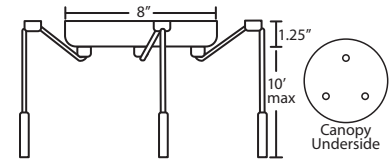

Glass:

For ordering information, see next page

All dimensions provided are nominal. Allowance must be made for dimensional tolerance in handcrafted glasses.

ORDERING:

B Series: E12 Lamp	Decor	Metal Finish
1BC 1 Lt. Dome	150907 Opal Matte	BR Bronze
1BT 1 Lt. Flat	150918 Amber Cloud	SN Satin Nickel
3BB 3 Lt. Linear	150919 Carrera	
3BC 3 Lt. Round	150941 Garnet	
3BV 3 Lt. Bar	150980 Amber Matte	
3BW 3 Lt. Lrg. Rnd.	150986 Blue Cloud	
6BC 6 Lt. Round	1509CE Ceylon	
	1509CH Cherry	
	1509CM Cobalt Blue Matte	
Q Series: Halogen	1509HN Honey	
1QC 1 Lt. Dome	1509KR Chalk	
1QT 1 Lt. Flat	1509OK Oak	
3QB 3 Lt. Linear	1509RM Ruby Matte	
3QC 3 Lt. Round	1509TN Titan	
3QV 3 Lt. Bar	1509VM Vanilla Matte	
3QW 3 Lt. Lrg. Rnd.		
6QC 6 Lt. Round		

PENDANT OPTIONS:

1 Light Canopy

- Dome style (allows install without cutting cord), or Flat style

3 Light Round Canopy

- 3x stemhooks included

3 Light Linear Canopy

- 2x stemhooks included

3 Light Large Round Canopy

- 3x stemhooks included

3 Light Bar Canopy

- Some offset installation possible

6 Light Round Canopy

- 6x stemhooks included

Project Information:

CORD SLEEVES:

If concealing the cord is desired, order our 0.25" dia. metal sleeves. Each sleeve is 18" long and may be field cut.