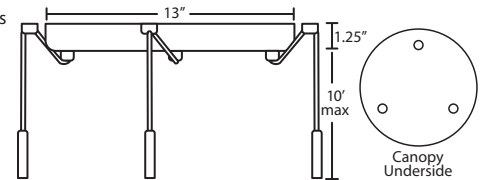

Glass:

For ordering information, see next page

All dimensions provided are nominal. Allowance must be made for dimensional tolerance in handcrafted glasses.

ORDERING:

B Series: E12 Lamp	Decor	Metal Finish
1BC 1 Lt. Dome	150907 Opal Matte	BR Bronze
1BT 1 Lt. Flat	150918 Amber Cloud	SN Satin Nickel
3BB 3 Lt. Linear	150919 Carrera	
3BC 3 Lt. Round	150941 Garnet	
3BV 3 Lt. Bar	150980 Amber Matte	
3BW 3 Lt. Lrg. Rnd.	150986 Blue Cloud	
6BC 6 Lt. Round	1509CE Ceylon	
	1509CH Cherry	
	1509CM Cobalt Blue Matte	
Q Series: Halogen	1509HN Honey	
1QC 1 Lt. Dome	1509KR Chalk	
1QT 1 Lt. Flat	1509OK Oak	
3QB 3 Lt. Linear	1509RM Ruby Matte	
3QC 3 Lt. Round	1509TN Titan	
3QV 3 Lt. Bar	1509VM Vanilla Matte	
3QW 3 Lt. Lrg. Rnd.		
6QC 6 Lt. Round		

PENDANT OPTIONS:

1 Light Canopy

- Dome style (allows install without cutting cord), or Flat style

3 Light Round Canopy

- 3x stemhooks included

3 Light Linear Canopy

- 2x stemhooks included

3 Light Large Round Canopy

- 3x stemhooks included

3 Light Bar Canopy

- Some offset installation possible

6 Light Round Canopy

- 6x stemhooks included

Project Information:

CORD SLEEVES:

If concealing the cord is desired, order our 0.25" dia. metal sleeves. Each sleeve is 18" long and may be field cut.