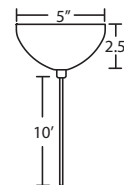

Also Available: Fixed-Connect Pendant

1XC 1 Light Pendant

NO CORD CUTTING REQUIRED

- Suitable for use on sloped ceilings
- 1x electronic 60W dimmable 120V transformer
- Installs to standard 4" octagonal junction box
- Bronze or Satin Nickel metal finishes
- **OPTIONAL:** 277V transformer
  For commercial applications, contact factory

3Ft. CORD LENGTH:

For 36" cord, add an "3" to the end of the item number, i.e. 1XP-174352-SN3.

4Ft. CORD LENGTH:

For 48" cord, add an "4" to the end of the item number, i.e. 1XP-174352-SN4.

15Ft. CORD LENGTH:

For longer 15' cord, add an "L" to the end of the item number, i.e. 1XP-174352-SNL.

Project Information:

MORE MOUNTING OPTIONS:

- Besa quick-connect canopies, order separately

3Lt Linear: T23BQ

3Lt Round: T23XQ

3Lt Lrg. Rnd: T23XL

6Lt Round: T26XQ

1Lt Dome: T21MQ

3Lt Bar: T23VQ

4Lt Bar: T24VQ

- Besa Monorail system, order separately