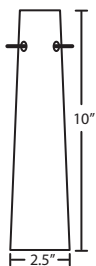

**DIFFUSER**

Shade shall be handcrafted glass of various decors.  
Diameter of 2.5" and height of 10"

**CORD**

Standard cord is 10' field-adjustable coaxial type with teflon jacket  
and decorative sleeve at the socketholder. Jacket tint coordinates  
with metal finish. Cords also available in 36", 48" or 15' lengths.

**ELEMENT OPTIONS**

Refer to next page. Available as Quick-Connect element only,  
or with Rail Adapter for use with Besa Monorail, or with 1 light  
Quick-Connect canopy.

**LABELS**

ETL or UL Listed. Suitable for Dry Locations (interior use only).

**Glass Dimensions:**

5674CM  
Cobalt Blue Matte

5674RM  
Ruby Matte

567407  
Opal Matte

5674VM  
Vanilla Matte

567418  
Amber Cloud

567441  
Garnet

5674CE  
Ceylon