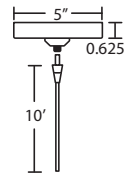

1XP Pendant + Monopoint Flat Canopy

- Pendant Shade and Cord/Socket Set, plus Flat Canopy
- 1x electronic 60W dimmable transformer, fits partially in junction box
- 10' Field-adjustable braided coaxial-type cord with a teflon jacket (clear or bronze tint coordinates with metal finish)
- Quick-Connect Jack provided
- Integral Quick-Connect adapter
- Bronze or Satin Nickel metal finishes