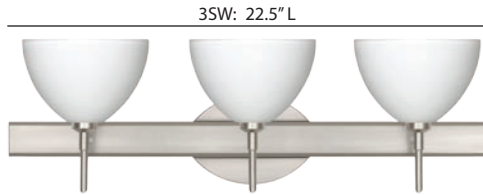

SPECIFICATIONS:

DESCRIPTION

2-4 light vanity luminaires featuring handcrafted glass.
Multilight version of 1SW Brella sconce.

LAMPING

40W Low-pressure G9 Halogen 120V lamp, included.
Suitable for use in an open fixture. Dimmable with
standard incandescent dimmer.

DIFFUSER

Shade shall be handcrafted glass of various decors.
6.0" Dia. x 4.0" H, spaced 7.875" apart on center.

CONSTRUCTION

Fixture utilizes metal arm assembly and stamped steel body, with plated
finish. Decorative finials can be removed for downlighting applications.
Decorative outlet box cover optional when not required.

METAL FINISH

Fixture shall be finished in Bronze, Polish Nickel or Satin Nickel.

MOUNTING

Installs directly to a 4" octagonal outlet box, with 1.75" left or right offset.
Canopy allows direct wiring without outlet box, where armored cable or
non-metallic sheathed cable is employed, and the decorative outlet box
cover is not required. Orient upward or downward, wall-mount only.

For ordering information, see next page

All dimensions provided are nominal.
Allowance must be made for dimensional tolerance in handcrafted glasses.

REV 7/10

ORDERING:

Fixture	Decor	Metal Finish
2SW 2 Light	467907 White	BR Bronze
3SW 3 Light	467952 Marble	PN Polished Nickel
4SW 4 Light	467983 Mocha	SN Satin Nickel
	4679CH Cherry	
	4679GY Bicolor Green/Yellow	
	4679KR Chalk	
	4679OK Oak	
	4679OP Bicolor Orange/Pina	
	4679SL Solare	
	4679TN Titan	
	4679VM Vanilla Matte	