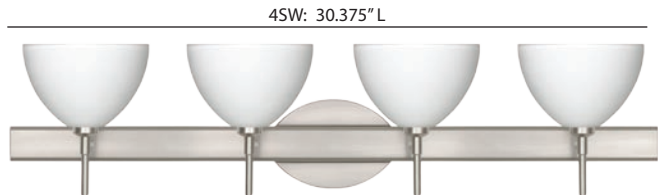

SPECIFICATIONS:

DESCRIPTION

2-4 light vanity luminaires featuring handcrafted glass.
Multilight version of 1SW Brella sconce.

LAMPING

40W Low-pressure G9 Halogen 120V lamp, included.
Suitable for use in an open fixture. Dimmable with
standard incandescent dimmer.

DIFFUSER

Shade shall be handcrafted glass of various decors.
6.0" Dia. x 4.0" H, spaced 7.875" apart on center.

CONSTRUCTION

Fixture utilizes metal arm assembly and stamped steel body, with plated
finish. Decorative finials can be removed for downlighting applications.
Decorative outlet box cover optional when not required.

METAL FINISH

Fixture shall be finished in Bronze, Polish Nickel or Satin Nickel.

MOUNTING

Installs directly to a 4" octagonal outlet box, with 1.75" left or right offset.
Canopy allows direct wiring without outlet box, where armored cable or
non-metallic sheathed cable is employed, and the decorative outlet box
cover is not required. Orient upward or downward, wall-mount only.

For ordering information, see next page

All dimensions provided are nominal.
Allowance must be made for dimensional tolerance in handcrafted glasses.

REV 7/10

ORDERING:

Fixture	Decor	Metal Finish
2SW 2 Light	467907 White	BR Bronze
3SW 3 Light	467952 Marble	PN Polished Nickel
4SW 4 Light	467983 Mocha	SN Satin Nickel
	4679CH Cherry	
	4679GY Bicolor Green/Yellow	
	4679KR Chalk	
	4679OK Oak	
	4679OP Bicolor Orange/Pina	
	4679SL Solare	
	4679TN Titan	
	4679VM Vanilla Matte	