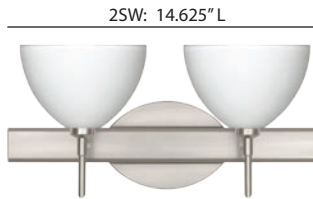

SPECIFICATIONS:

DESCRIPTION

2-4 light vanity luminaires featuring handcrafted glass.
Multilight version of 1SW Brella sconce.

LAMPING

40W Low-pressure G9 Halogen 120V lamp, included.
Suitable for use in an open fixture. Dimmable with
standard incandescent dimmer.

DIFFUSER

Shade shall be handcrafted glass of various decors.
6.0" Dia. x 4.0" H, spaced 7.875" apart on center.

CONSTRUCTION

Fixture utilizes metal arm assembly and stamped steel body, with plated
finish. Decorative finials can be removed for downlighting applications.
Decorative outlet box cover optional when not required.

METAL FINISH

Fixture shall be finished in Bronze, Polish Nickel or Satin Nickel.

MOUNTING

Installs directly to a 4" octagonal outlet box, with 1.75" left or right offset.
Canopy allows direct wiring without outlet box, where armored cable or
non-metallic sheathed cable is employed, and the decorative outlet box
cover is not required. Orient upward or downward, wall-mount only.

For ordering information, see next page

All dimensions provided are nominal.
Allowance must be made for dimensional tolerance in handcrafted glasses.

REV 7/10

ORDERING:

Fixture	Decor	Metal Finish
2SW 2 Light	467907 White	BR Bronze
3SW 3 Light	467952 Marble	PN Polished Nickel
4SW 4 Light	467983 Mocha	SN Satin Nickel
	4679CH Cherry	
	4679GY Bicolor Green/Yellow	
	4679KR Chalk	
	4679OK Oak	
	4679OP Bicolor Orange/Pina	
	4679SL Solare	
	4679TN Titan	
	4679VM Vanilla Matte	