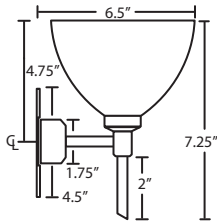

DIFFUSER

Shade shall be handcrafted glass of various decors.
6.0" Dia. x 4.0" H, spaced 7.875" apart on center.

CONSTRUCTION

Fixture utilizes metal arm assembly and stamped steel body, with plated
finish. Decorative finials can be removed for downlighting applications.
Decorative outlet box cover optional when not required.

METAL FINISH

Fixture shall be finished in Bronze, Polish Nickel or Satin Nickel.

MOUNTING

Installs directly to a 4" octagonal outlet box, with 1.75" left or right offset.
Canopy allows direct wiring without outlet box, where armored cable or
non-metallic sheathed cable is employed, and the decorative outlet box
cover is not required. Orient upward or downward, wall-mount only.

For ordering information, see next page

All dimensions provided are nominal.
Allowance must be made for dimensional tolerance in handcrafted glasses.

REV 7/10

ORDERING:

Fixture	Decor	Metal Finish
2SW 2 Light	467907 White	BR Bronze
3SW 3 Light	467952 Marble	PN Polished Nickel
4SW 4 Light	467983 Mocha	SN Satin Nickel
	4679CH Cherry	
	4679GY Bicolor Green/Yellow	
	4679KR Chalk	
	4679OK Oak	
	4679OP Bicolor Orange/Pina	
	4679SL Solare	
	4679TN Titan	
	4679VM Vanilla Matte	