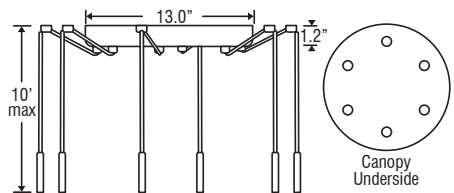

6JC: 6 Light Round

- 6x stemhooks included

WIREFORM ACCESSORIES:

Item Number	Style	A	B
C7224A-BR	A (straight) Bronze		
C7224A-SL	A (straight) Silver		
C7224B-BR	B (curved) Bronze		
C7224B-SL	B (curved) Silver		

METAL & CORD FINISHES:

Project Information:

ORDERING:

Canopy Style	Opt.	Glass Decor	Metal Finish
1JC 1 Lt Dome	X GU24	722407 Opal Matte	BR Bronze
1JT 1 Lt Flat	max 27W*	722408 Wheat	SN Satin Nickel
3JB 3 Lt Linear		722414 Stripes-Black	
3JC 3 Lt Round		722499 Opal-Frost	
3JV 3 Lt Bar		7224GS Stripes-Armagnac	
6JC 6 Lt Round		7224WS Stripes-White	

1 Lt Dome Std CFL

1JF 18W TBX

1JH 26W TBX

Standard lamping is incandescent.

- To order with self-ballasted GU-24 CFL lampholders, add the option code where indicated.
- For 1 Lt. pendant with 4-pin CFL and non-dimming ballast in the dome canopy, order using a CFL canopy style as indicated.

*26W or 27W lamps may be provided