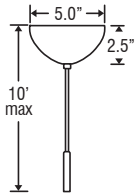

CANOPY OPTIONS:

1JC: 1 Light Dome

- Allows easy install, without cutting cord
- Also 1JF and 1JH