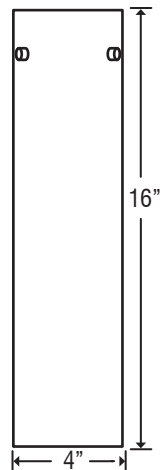

Wheat • Satin Nickel

Also Available:

"Wireform" accessories enhance the appearance of Besa glass pendants. Pendants ordered separately. See ordering information on next page.