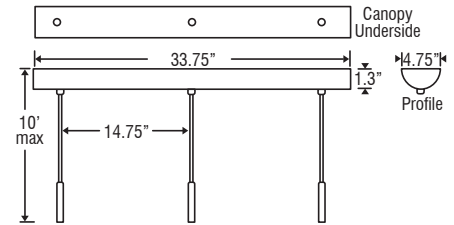

J Series 120V Midi Pendant: Stilo

**DAMP
INTERIOR**

CANOPY OPTIONS:

1JC: 1 Light Dome

- Allows easy install, without cutting cord
- Also 1JF and 1JH

1JT: 1 Light Flat

3JV: 3 Light Bar

- Some offset installation possible