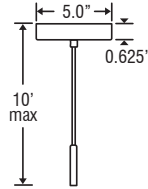

1JT: 1 Light Flat