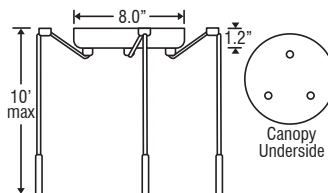

3JC: 3 Light Round

- 3x stemhooks included