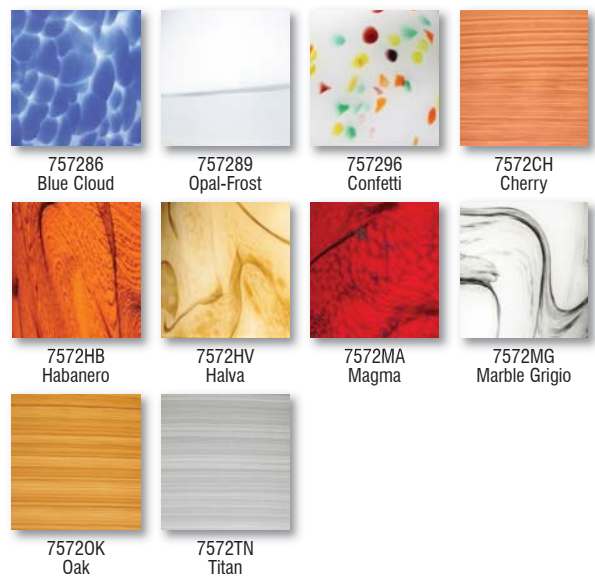

GLASS DECORS:

For ordering information, see page back.

Glass dimensions provided are nominal. Allowance must be made for dimensional tolerance in handcrafted glasses.

REVISED 10/07