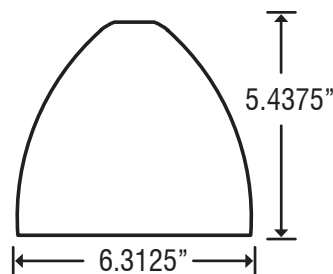

SPECIFICATIONS:

DESCRIPTION

Cord-hung mini pendant with handcrafted glass.

LAMPING

B Series (Incandescent) provides a candelabra socket for a 40W max G16½ Incandescent lamp (not included). Can also accept 50W max E12 Xenon lamp.

Q Series (Halogen) provides a G9 socket. 40W frosted G9 lamp is included. Lamp is suitable for use in an open fixture.

DIFFUSER

Shade shall be handcrafted glass of various decors. Diameter of 6.3125" and height of 5.4375"

CORD

Standard cord is 10' 3-wire 18GA SVT, complete with 5" decorative sleeve at the socketholder. Cord color is clear for Satin Nickel finish and bronze for Bronze finish. Cords also available in 15' length. Additional 18" long cord sleeves may be ordered separately.

METAL FINISH

Canopy, Shade Fitter and Sleeve shall be finished in either Bronze or Satin Nickel.

CANOPY OPTIONS

Refer to back page for options. Available on 1, 3 or 6 light fixed-connect canopies.

MOUNTING

Installs directly to a 4" round or octagonal ceiling box. Suitable for sloped ceilings.

LABELS

UL listed. Suitable for Damp Locations (interior use only).

GLASS DECORS:

For ordering information, see page back.

Glass dimensions provided are nominal. Allowance must be made for dimensional tolerance in handcrafted glasses.

REVISED 10/07