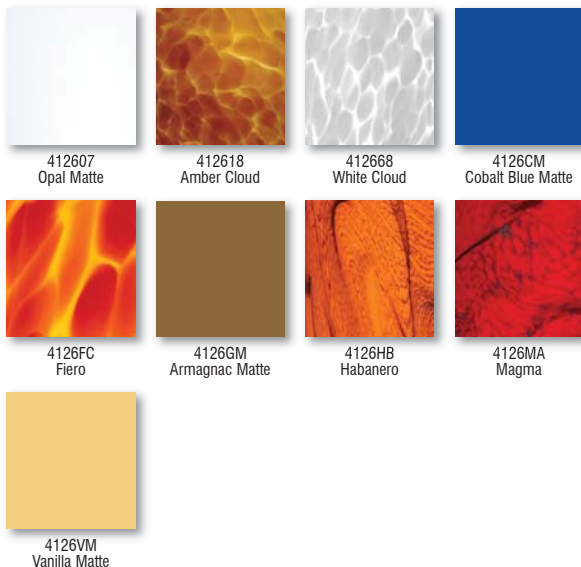

For ordering information, see page back.

Glass dimensions provided are nominal. Allowance must be made for dimensional tolerance in handcrafted glasses.

REVISED 11/08