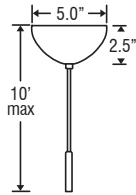

Standard cord is 10' SVT-type, complete with 5" decorative sleeve at the socketholder. Cord color is Clear for Satin Nickel finish and Bronze for Bronze finish. Cords also available in 15' length. Additional 18" long cord sleeves may be ordered separately.

Glass dimensions provided are nominal. Allowance must be made for dimensional tolerance in handcrafted glasses.

REVISED 11/08

J Series 120V Midi Pendant: Pera

**DAMP
INTERIOR**

CANOPY OPTIONS:

1JC: 1 Light Dome

- Allows easy install, without cutting cord
- Also 1JF

1JT: 1 Light Flat

3JV: 3 Light Bar

- Some offset installation possible

3JB: 3 Light Linear

- 2x stemhooks included

3JC: 3 Light Round

- 3x stemhooks included