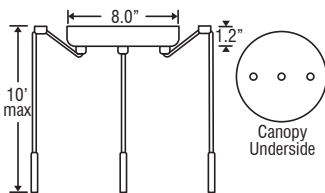

- Allows easy install, without cutting cord
- Also 1JF

1JT: 1 Light Flat

3JV: 3 Light Bar

- Some offset installation possible

3JB: 3 Light Linear

- 2x stemhooks included

3JC: 3 Light Round

- 3x stemhooks included