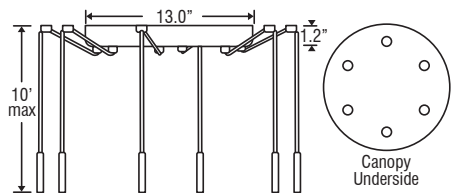

6JC: 6 Light Round

- 6x stemhooks included

ORDERING:

Canopy Style	Opt.	Glass Decor	Metal Finish
1JC 1 Lt Dome	X GU24	412607 Opal Matte	BR Bronze
1JT 1 Lt Flat	max 27W*	412618 Amber Cloud	SN Satin Nickel
3JB 3 Lt Linear		412668 White Cloud	
3JC 3 Lt Round		4126CM Cobalt Blue Matte	
3JV 3 Lt Bar		4126FC Fiero	
6JC 6 Lt Round		4126GM Armagnac Matte	
		4126HB Habanero	
1 Lt Dome Std CFL		4126MA Magma	
1JF 18W TBX		4126VM Vanilla Matte	

METAL & CORD FINISHES:

Project Information:

Standard lamping is incandescent.

- To order with self-ballasted GU-24 CFL lampholders, add the option code where indicated.
- For 1 Lt. pendant with 4-pin CFL and non-dimming ballast in the dome canopy, order using a CFL canopy style as indicated.

*26W or 27W lamps may be provided