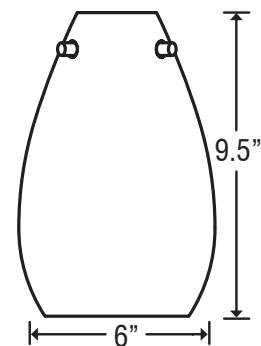

For ordering information, see page back.

Glass dimensions provided are nominal. Allowance must be made for dimensional tolerance in handcrafted glasses.

REVISED 11/08