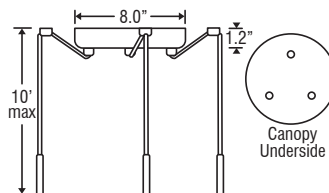

- Allows easy install, without cutting cord
- Also 1JF

1JT: 1 Light Flat

3JV: 3 Light Bar

- Some offset installation possible

3JB: 3 Light Linear

- 2x stemhooks included

3JC: 3 Light Round

- 3x stemhooks included