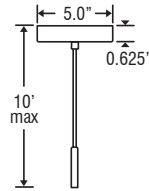

Glass dimensions provided are nominal. Allowance must be made for dimensional tolerance in handcrafted glasses.

REVISED 11/08

J Series 120V Midi Pendant: Pera

**DAMP
INTERIOR**

CANOPY OPTIONS:

1JC: 1 Light Dome

- Allows easy install, without cutting cord
- Also 1JF

1JT: 1 Light Flat

3JV: 3 Light Bar

- Some offset installation possible

3JB: 3 Light Linear

- 2x stemhooks included

3JC: 3 Light Round

- 3x stemhooks included