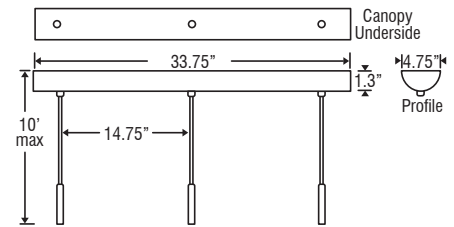

- Allows easy install, without cutting cord
- Also 1JF

1JT: 1 Light Flat

3JV: 3 Light Bar

- Some offset installation possible

3JB: 3 Light Linear

- 2x stemhooks included

3JC: 3 Light Round

- 3x stemhooks included